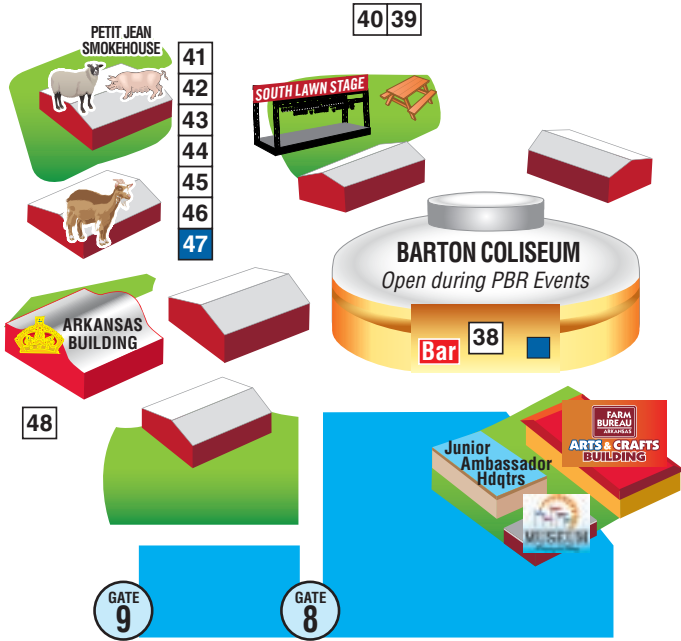

FOOD VENDOR MAP

1. Beer, Coke, Bottled Drinks	14. Homemade 2 ft. Mega Corn Dogs	27. Roasted Corn, Baked Potatoes	40. Turkey Legs, Meatballs & Taters
2. American & Mexican Buffet	15. Grater Taters, Blooming Onion	28. Hand Dipped Corn Dogs	41. Deep Fried Pork Loin
3. Sirloin Burgers & 2 ft. Big Dog	16. Skillet Fried Steak & Potatoes	29. Cotton Candy, Candy Apples	42. Corn Dogs, Nachos & Fries
4. Chicken On A Stick, Bird Dog	17. Armadillo Eggs, Sausage Corn Dog	30. Gator, Fried Pickle On A Stick	43. Iced Tea, Fruit Punch
5. Root Beer Float, Chocolate Float	18. Chicken Taco, Burritos, Nachos	31. Boudin, Cajun Sausage On A Stick	44. Cotton Candy, Candy Apples
6. Ribs, Chicken & Pork Chops	19. Coca Cola Bottled Drinks	32. Iced Tea, Fruit Punch	45. Funnel Cakes, Shaved Ice
7. Hamburgers, Hot Dogs	20. Lemonade Shake-Up	33. Hubcap Burgers, Pig Lickers	46. Pineapple Whip, Ice Cream
8. Caramel Apples, Taffy, Nut Rolls	21. Dippin' Dots, Ice Cream/Yogurt	34. Gyros, Pitas & Greek Salads	47. Hamburgers, Fries, Frito Pie
9. Roasted Pecans & Almonds	22. Beef/Chicken Kabobs, Turkey Legs	35. Spaghetti & Meatballs On A Stick	48. Snow Cones, Nachos
10. Pig Skins & Kettle Corn	23. Funnel Cakes, Red Velvet Cakes	36. Cotton Candy, Candy Apples	
11. Fried Snickers, Fried Twinkies	24. Eggrolls, Smoothie Drinks	37. Ice Cream, Funnel Cakes	
12. Pineapple Whip, Sundaes	25. Shaved Ice, Hot Dogs, Nachos	38. Hamburgers, Hot Dogs, Pizza	
13. Bacon Bomber, Apple Pie Fries	26. Sliced & Whole Pizza, Veggie Pizza	39. Chicken On A Stick, Bird Dog	

■ Beer ■ Cocktails & Wine