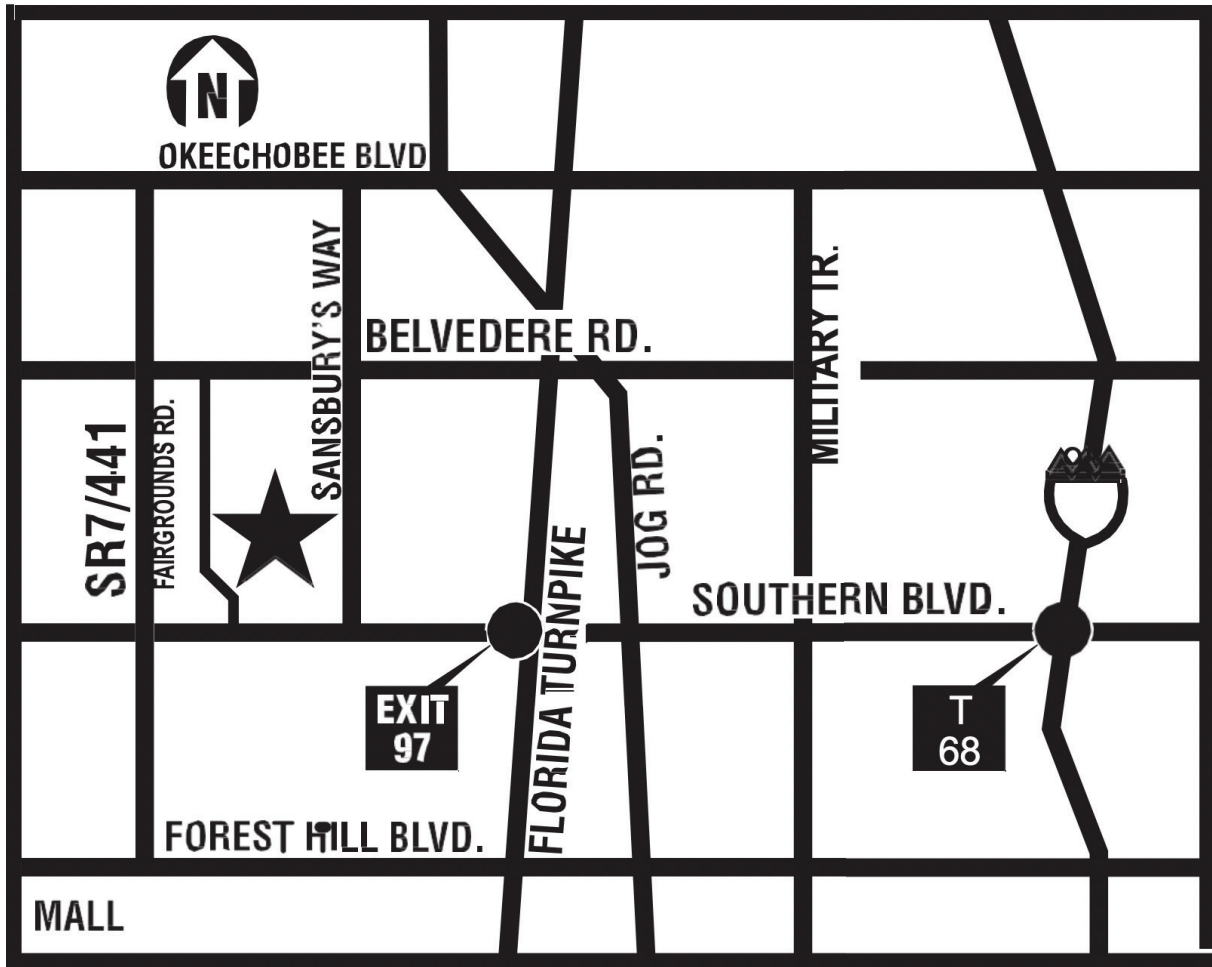

Physical Address:
9067 Southern Boulevard, West Palm Beach, Florida 33411

Directions to the Fairgrounds:

The South Florida Fair is located off Southern Boulevard in West Palm Beach, FL 1.5 miles west of the Florida Turnpike and 1 mile east of 441/SR7.

From I-95:

Exit #68 at Southern Blvd. Go west approximately 7 miles to Sansbury's Way. Exhibitors Gate 4/6 is on Sansbury's Way, south of the amphitheatre.

From Turnpike:

Exit #97 in West Palm Beach. Go west 1.5 miles to Sansbury's Way. Gate 4/6 is on Sansbury's Way, south of the amphitheatre.

Public Entrances are inside Gates 3 or 12.