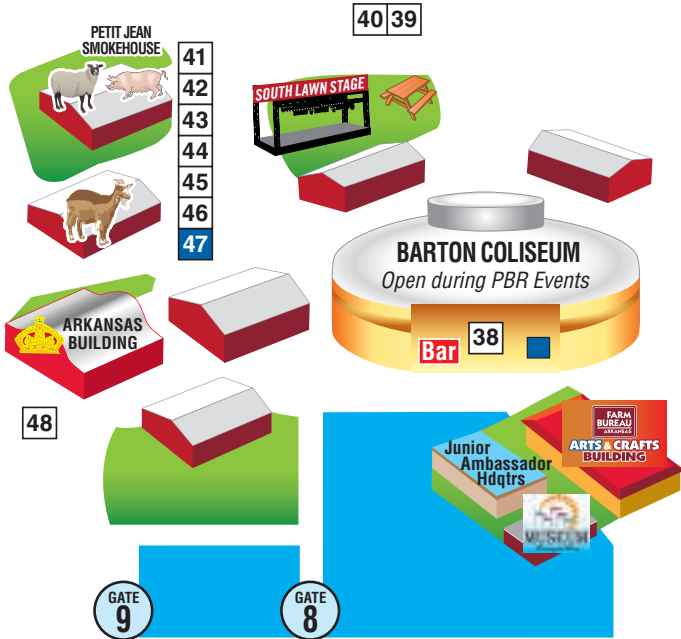

FOOD VENDOR MAP

1. Beer, Coke, Bottled Drinks	14. Homemade 2 ft. Mega Corn Dogs	27. Roasted Corn, Baked Potatoes	40. Turkey Legs, Meatballs & Taters
2. American & Mexican Buffet	15. Grater Taters, Blooming Onion	28. Hand Dipped Corn Dogs	41. Deep Fried Pork Loin
3. Sirloin Burgers & 2 ft. Big Dog	16. Skillet Fried Steak & Potatoes	29. Cotton Candy, Candy Apples	42. Corn Dogs, Nachos & Fries
4. Chicken On A Stick, Bird Dog	17. Armadillo Eggs, Sausage Corn Dog	30. Gator, Fried Pickle On A Stick	43. Iced Tea, Fruit Punch
5. Root Beer Float, Chocolate Float	18. Chicken Taco, Burritos, Nachos	31. Boudin, Cajun Sausage On A Stick	44. Cotton Candy, Candy Apples
6. Ribs, Chicken & Pork Chops	19. Coca Cola Bottled Drinks	32. Iced Tea, Fruit Punch	45. Funnel Cakes, Shaved Ice
7. Hamburgers, Hot Dogs	20. Lemonade Shake-Up	33. Hubcap Burgers, Pig Lickers	46. Pineapple Whip, Ice Cream
8. Caramel Apples, Taffy, Nut Rolls	21. Dippin' Dots, Ice Cream/Yogurt	34. Gyros, Pitas & Greek Salads	47. Hamburgers, Fries, Frito Pie
9. Roasted Pecans & Almonds	22. Beef/Chicken Kabobs, Turkey Legs	35. Spaghetti & Meatballs On A Stick	48. Snow Cones, Nachos
10. Pig Skins & Kettle Corn	23. Funnel Cakes, Red Velvet Cakes	36. Cotton Candy, Candy Apples	
11. Fried Snickers, Fried Twinkies	24. Eggrolls, Smoothie Drinks	37. Ice Cream, Funnel Cakes	
12. Pineapple Whip, Sundaes	25. Shaved Ice, Hot Dogs, Nachos	38. Hamburgers, Hot Dogs, Pizza	
13. Bacon Bomber, Apple Pie Fries	26. Sliced & Whole Pizza, Veggie Pizza	39. Chicken On A Stick, Bird Dog	

Beer Cocktails & Wine