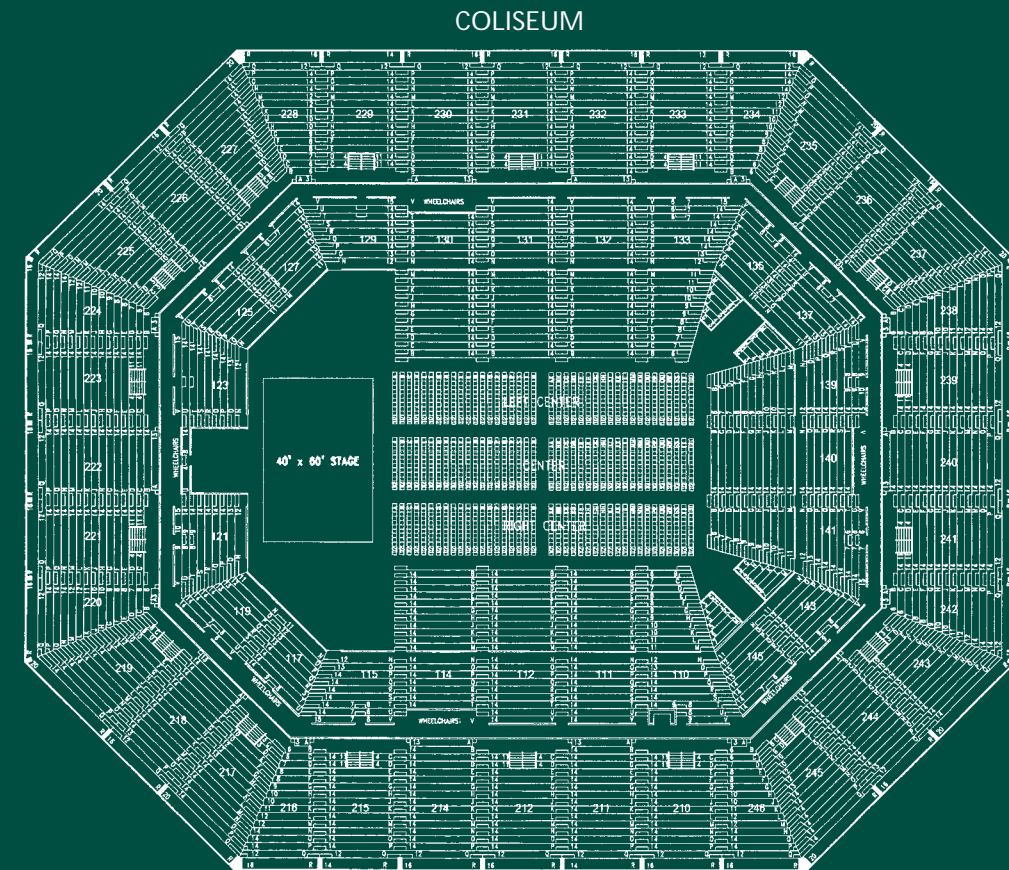

West Virginia's premier arena for performance and exhibition.

Charleston Civic Center Coliseum is the region's largest and most modern entertainment and event complex. Over 30,000 square feet of space and seating for up to 13,500 make it the premier venue for trade shows, conventions, staging concerts, sporting events and attractions of the grandest proportions.

WELL POSITIONED FOR MAXIMUM MARKET ACCESS

The Charleston Civic Center Coliseum offers strategic market access. Three interstates converge in Charleston. The Charleston/Huntington MSA is in the nation's top 50.

Seating Capacities	
End Stage	11,519 @ 270° 13,247 @ 360°
In The Round	13,600
Basketball	12,337
Banquet	1,600
Coliseum Floor	140' x 196'
Electrical	(1) 800 amp (3) 400 amp (1) 200 amp
Floor Load	Unlimited
Height	58' to low steel 75' to high steel

Loading Docks	(2)	Docks with load levelers (9'x9' door size)
	(1)	Drive-in ramp (13' high x 16' wide)
Type of Stage	Wenger (4' to 6' height)	
Spotlights	(4)	Xenon Super Trouper
	(4)	Carbon Arc Super Trouper
Intercoms	Clear-com to each spotlight	
Dressing Rooms		
Star	(4)	
Teams	(4)	
Officials	(1)	
Trainers	(1)	
Media Lounge	(1)	
Exhibit Booths	(160)	10' x 10' booth spaces
Box Office	TicketMaster (in-house)	
Stage Hands	IATSE Local 271	