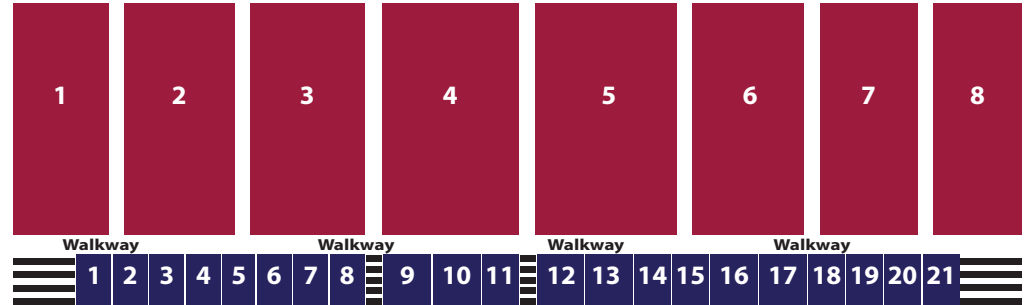

BUFFALO.com GRANDSTAND

Erie County Fair · Hamburg, NY
Truck & Tractor Pull & Ultimate Night of Destruction

West Grandstand

Gate B

East Grandstand

**Seating in diagram not to scale*

West Boxes

East Boxes