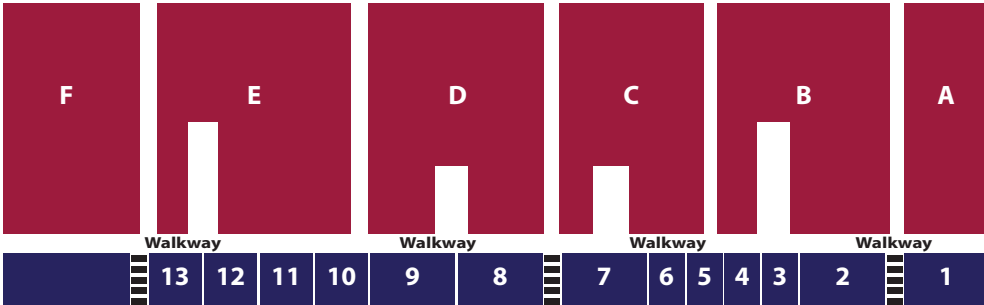

BUFFALO.com GRANDSTAND

Erie County Fair · Hamburg, NY
Truck & Tractor Pull & Ultimate Night of Destruction

West Grandstand

Gate B

East Grandstand

**Seating in diagram not to scale*

West Boxes

East Boxes