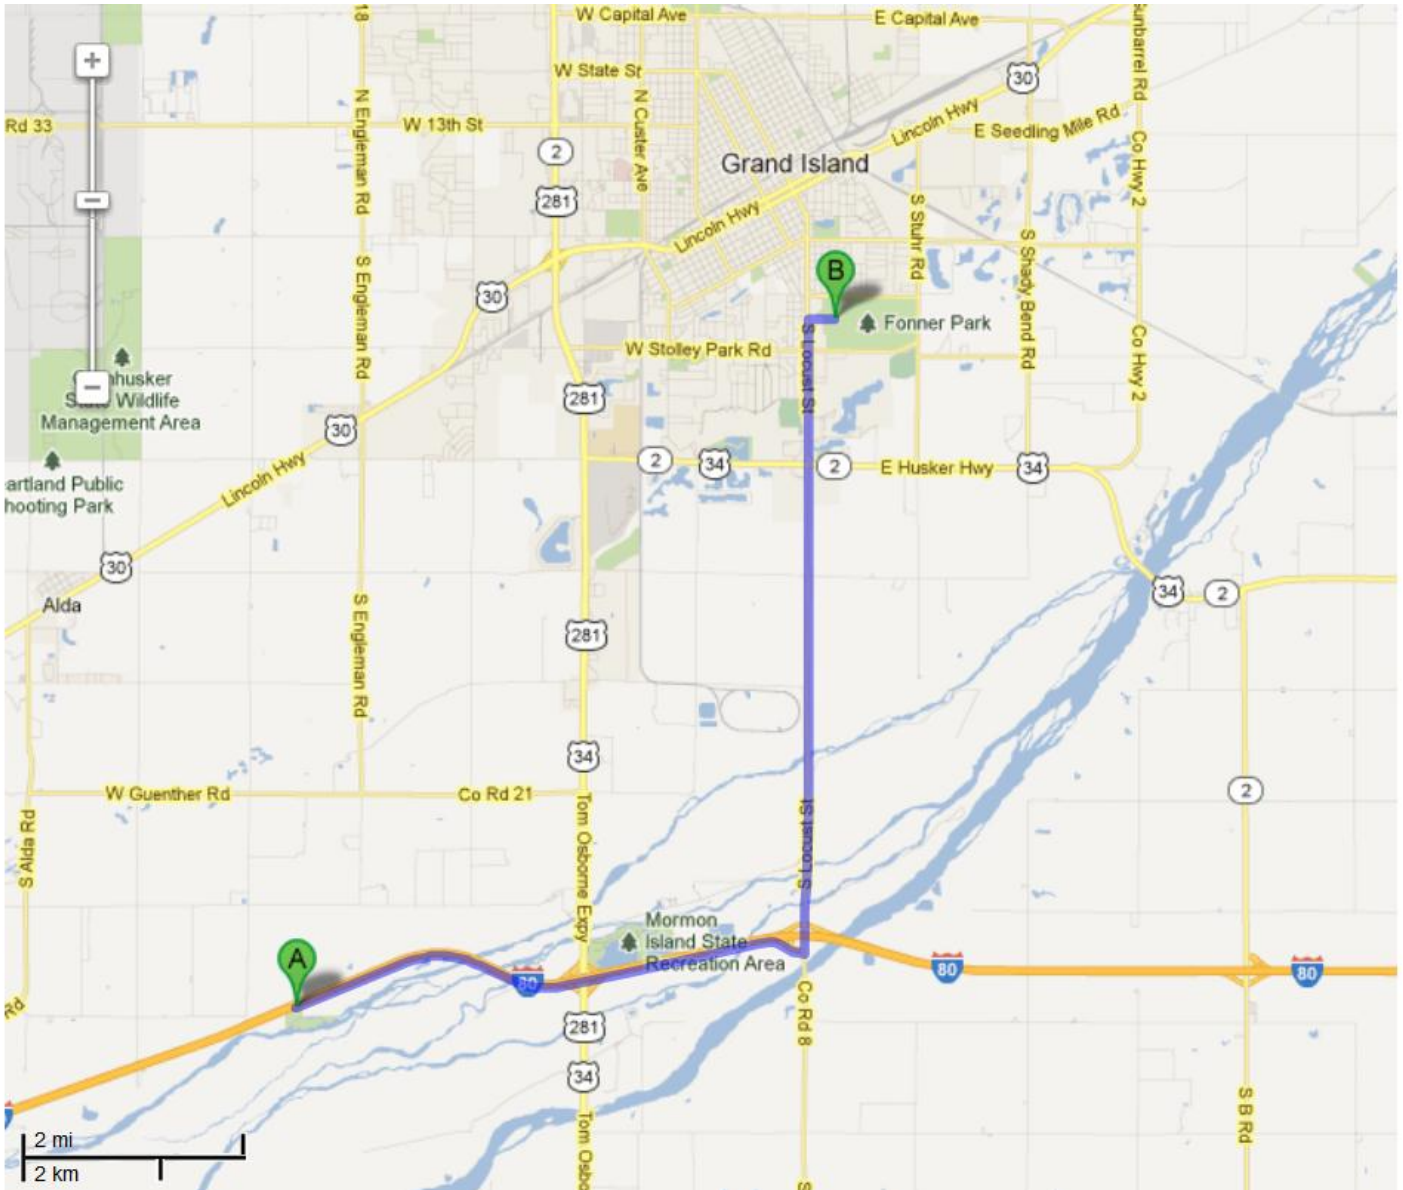

# Eastbound I-80

I-80 E

1. Head **east** on **I-80 E** toward **Exit 312**  
About 4 mins

go 4.3 mi  
total 4.3 mi

2. Take exit **314** for **Locust St** toward **Grand Island**

go 0.5 mi  
total 4.8 mi

3. Turn left onto **Co Rd 8/S Locust St**  
Continue to follow S Locust St  
About 11 mins

go 5.7 mi  
total 10.5 mi

4. Turn right onto **State Fair Boulevard**  
**Restricted usage road**  
About 46 secs

go 0.2 mi  
total 10.8 mi

Unknown road