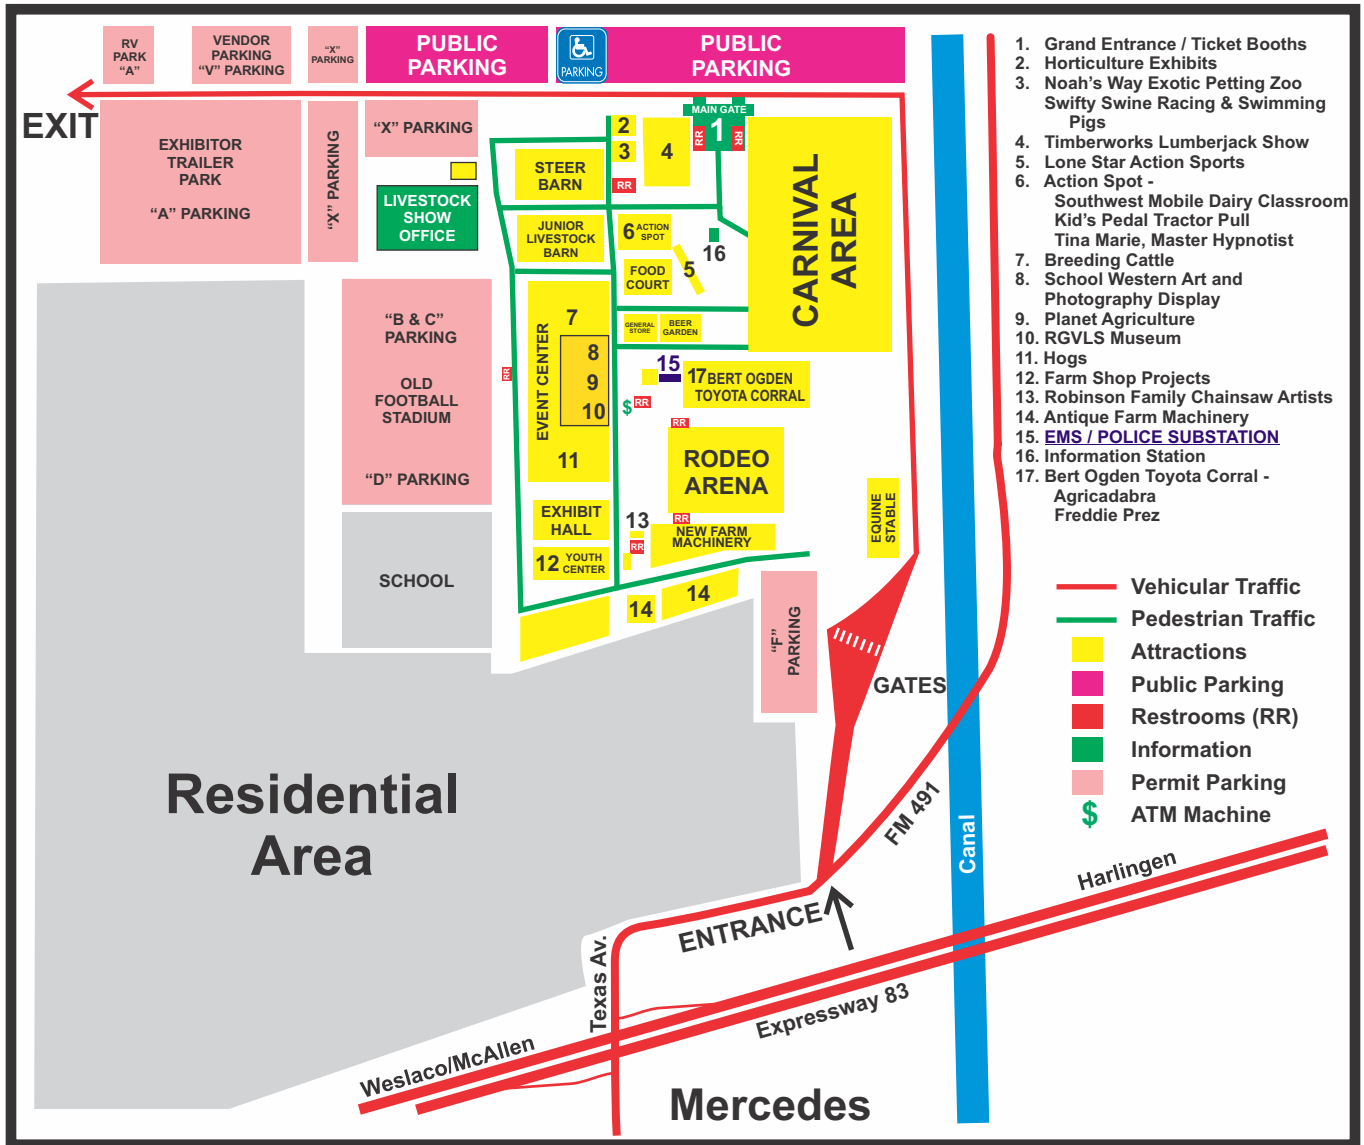

Tuesday, March 17

- 8:00 AM - Judging of Market Rabbits followed by Showmanship - Steer Barn Arena
- 9:00 AM - Open/Youth Horse Show - Performance Events - Rodeo Arena
- 10:00 AM - 10:30 PM - School Western Art and Photography Displays - sponsored by Payne Auto Group - Event Center
- 10:00 AM - 10:30 PM - Planet Agriculture - sponsored by Knapp Medical Center - Event Center
- 10:00 AM - 10:00 PM - Noah's Way Exotic Petting Zoo - sponsored by Dargel Boats - North of Action Spot
- 10:00 AM - 10:30 PM - 4-H & FFA Farm Shop Exhibits - sponsored by Weldinghouse, Inc. - Youth Center
- 11:00 AM - Midnight - Harley Davidson Beer Garden Open
- NOON - Live Demonstration - Antique Farm Machinery
- NOON - Swifty Swine Racing & Swimming Pigs - sponsored by Santex Truck Centers - North Show Grounds
- NOON - The Splat Attack with Freddie Prez - sponsored by Magic Valley Electric Cooperative - Bert Ogden Toyota Country Corral
- NOON - 10:30 PM - Exhibit Hall Open
- 12:30 PM - Agracadabra - sponsored by Magic Valley Electric Cooperative and Southwest Dairy Farmers - Bert Ogden Toyota Country Corral
- 12:30 PM - Walking with Dinosaurs - Strolling Act - Sponsored by: La Joya Area Federal Credit Union
- 1:00 PM - Southwest Mobile Dairy Classroom - Action Spot

1. Grand Entrance / Ticket Booths
2. Horticulture Exhibits
3. Noah's Way Exotic Petting Zoo
Swiftly Swine Racing & Swimming Pigs
4. Timberworks Lumberjack Show
5. Lone Star Action Sports
6. Action Spot -
Southwest Mobile Dairy Classroom
Kid's Pedal Tractor Pull
Tina Marie, Master Hypnotist
7. Breeding Cattle
8. School Western Art and
Photography Display
9. Planet Agriculture
10. RGVLS Museum
11. Hogs
12. Farm Shop Projects
13. Robinson Family Chainsaw Artists
14. Antique Farm Machinery
15. EMS / POLICE SUBSTATION
16. Information Station
17. Bert Ogden Toyota Corral -
Agricadabra
Freddie Prez