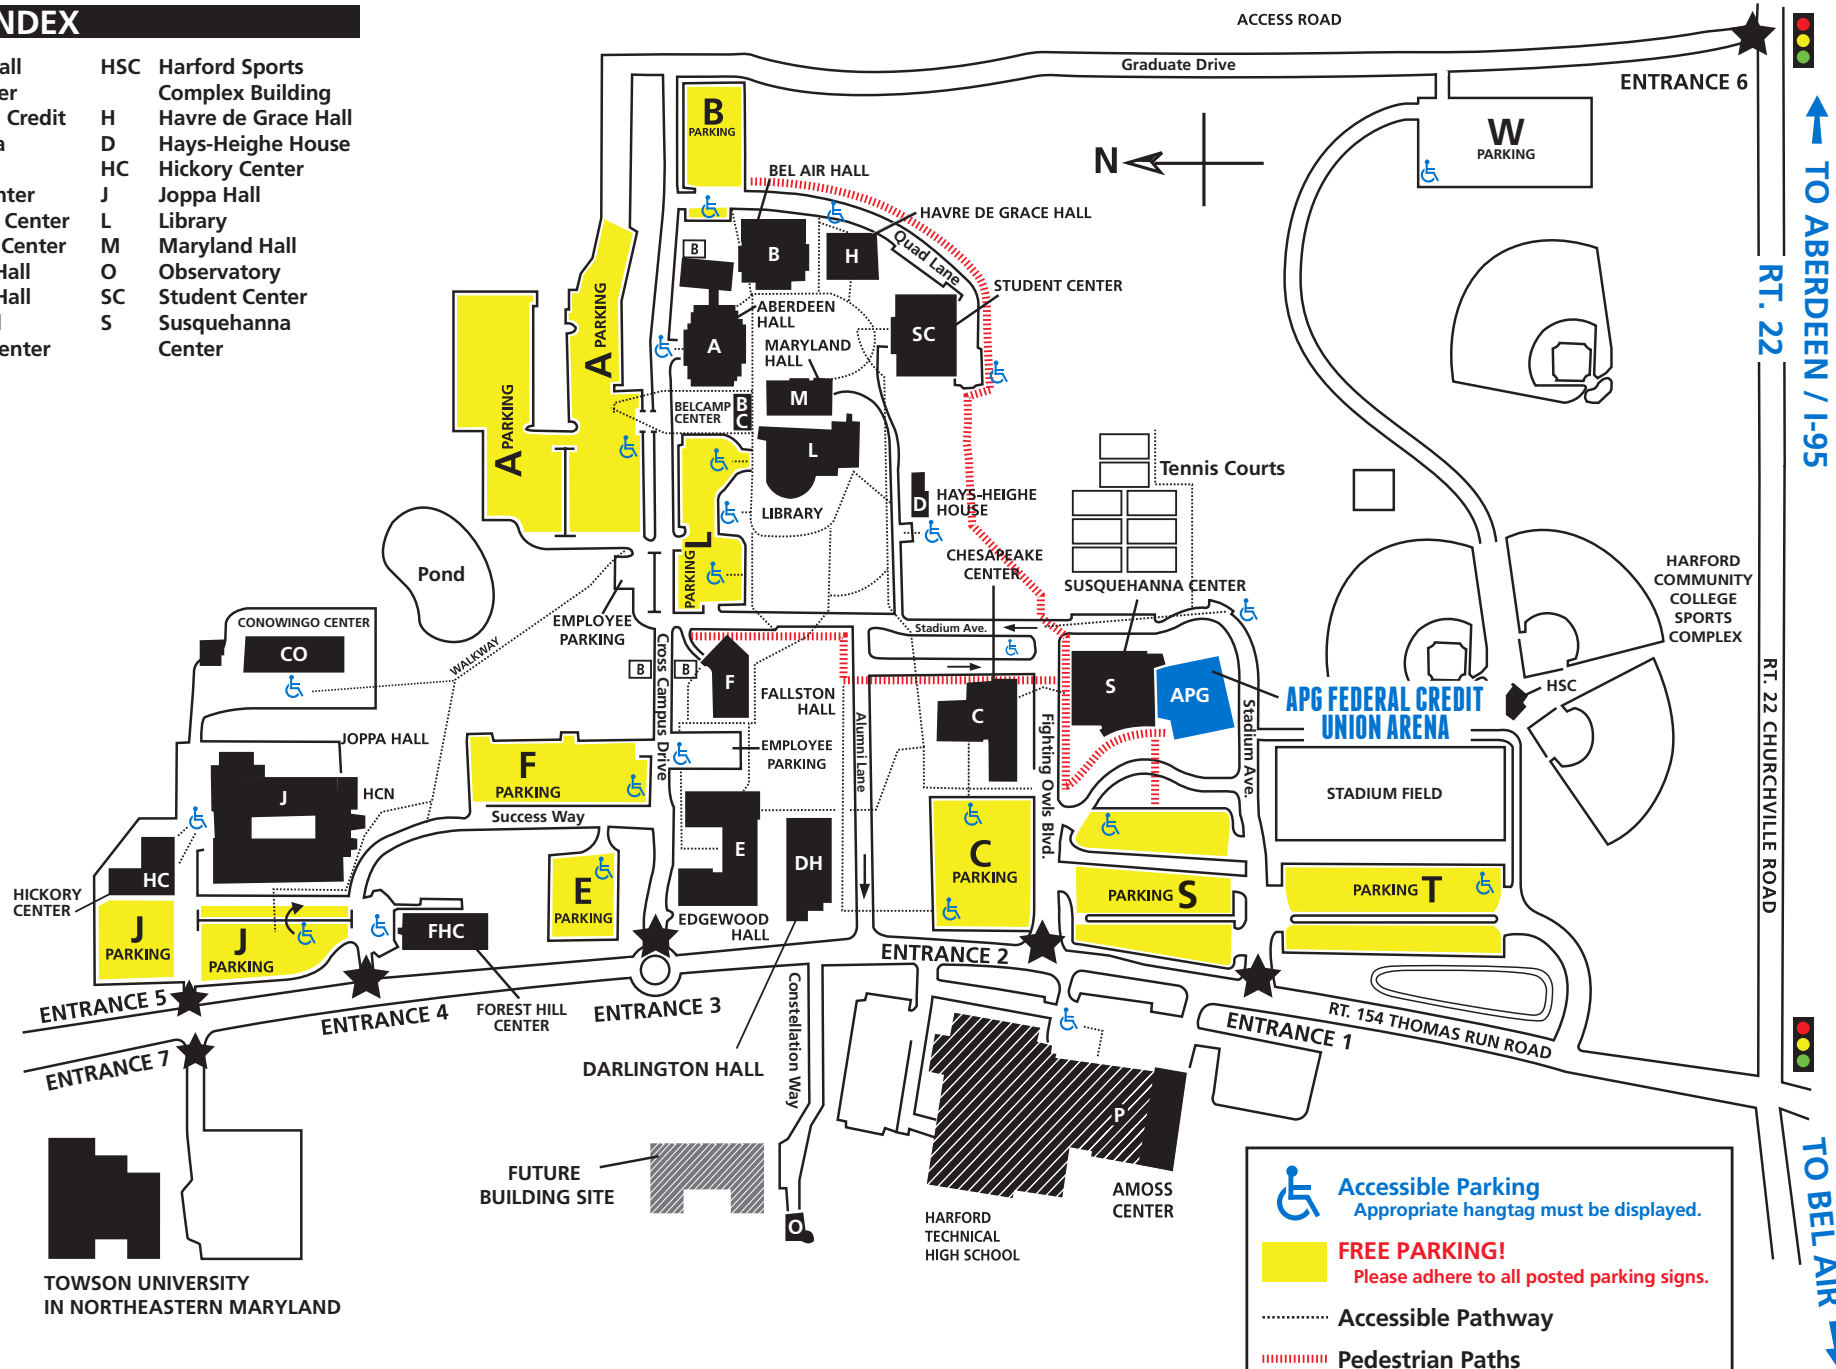

## BUILDING INDEX

A	Aberdeen Hall	HSC	Harford Sports Complex Building
P	Amoss Center	H	Havre de Grace Hall
APG	APG Federal Credit Union Arena	D	Hays-Heighe House
B	Bel Air Hall	HC	Hickory Center
BC	Belcamp Center	J	Joppa Hall
C	Chesapeake Center	L	Library
CO	Conowingo Center	M	Maryland Hall
DH	Darlington Hall	O	Observatory
E	Edgewood Hall	SC	Student Center
F	Fallston Hall	S	Susquehanna Center
FHC	Forest Hill Center		

TOWSON UNIVERSITY  
IN NORTHEASTERN MARYLAND

## PLAN AHEAD

Benefits to parking in lots A, B, E, F, L, & J for an event:

- Easier access to the traffic circle and Graduate Drive when leaving
- Graduate Drive and Rt. 22 intersect at a traffic light.
- Enjoy the beautiful campus while getting those extra steps in.
- Avoid the stress of congestion near the venue entrance.