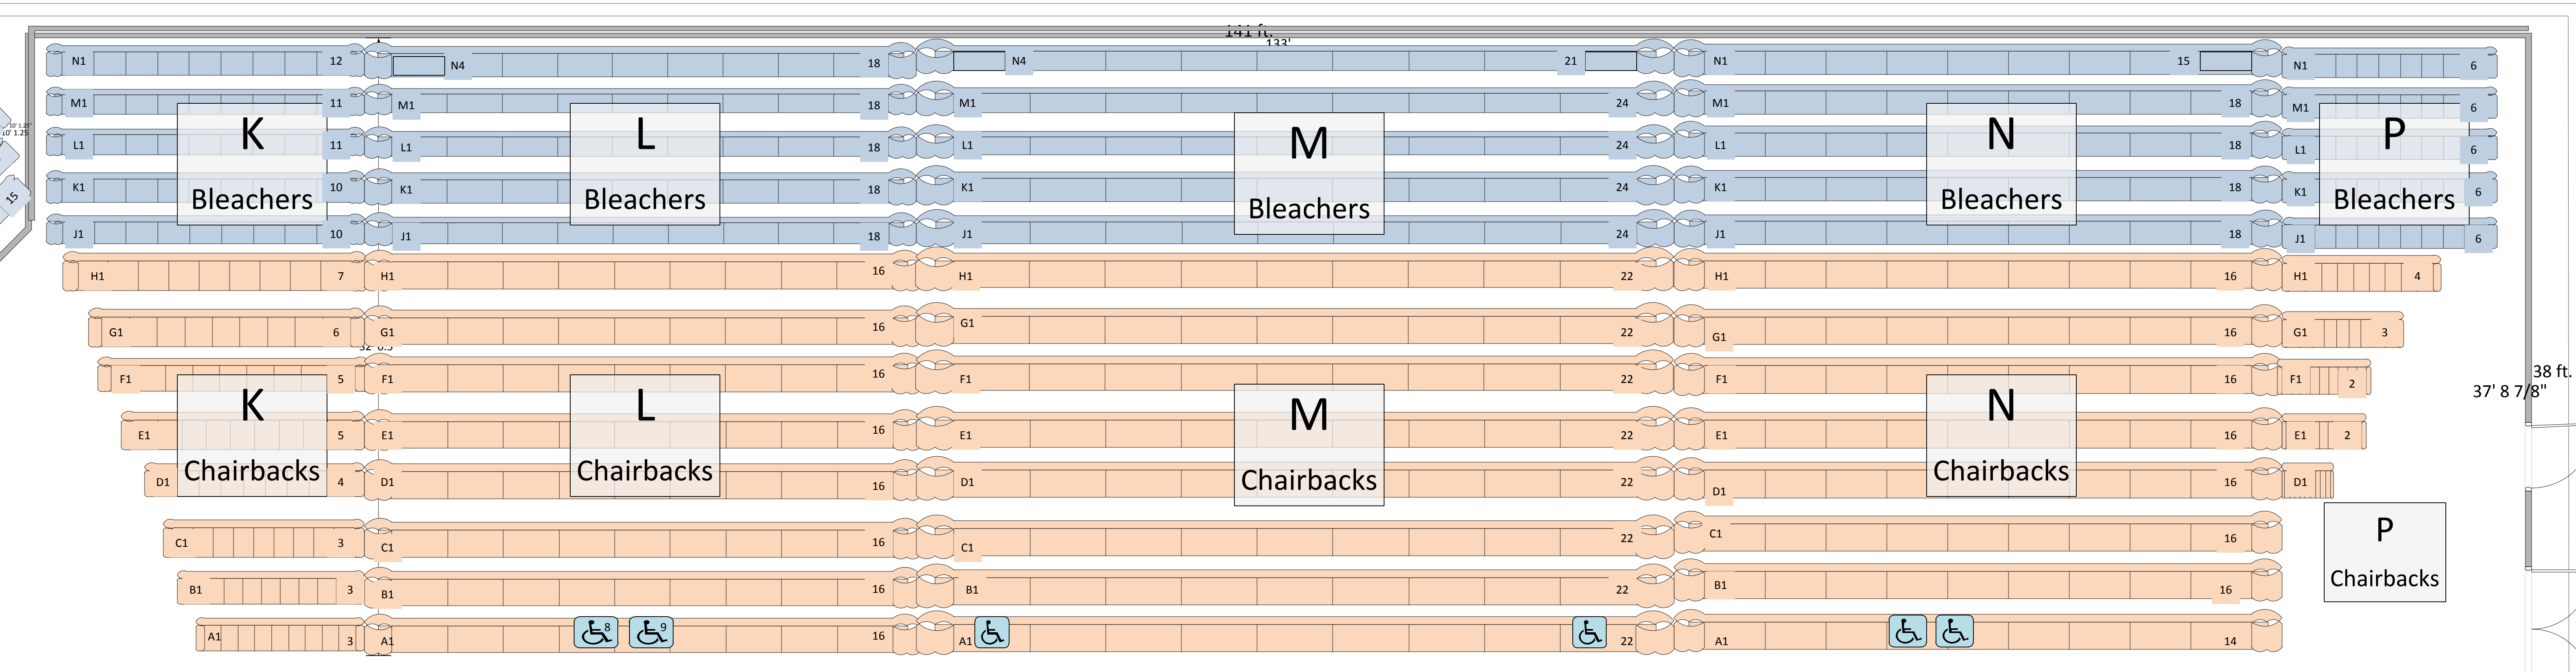

Arena - 1 Side Extended Upper Level

LOBBY

CONCOURSE LEVEL

70 ft. 8 in.

46 ft. 4 in.

16 ft. 6.5 in.

24 ft. 4.25 in.

MERCHANDISE

CONCOURSE LEVEL

MERCHANDISE

CONCOURSE LEVEL

87 ft. 5 in.

86' 1"

11' 10"

11' 10"

11' 7"

23' 6.53"

126 ft. 3 in.

CONCOURSE LEVEL

157 ft.

37' 8 7/8"

38 ft.

56' 8 1/4"

57 ft.

32 ft.

6 ft. 6 in.