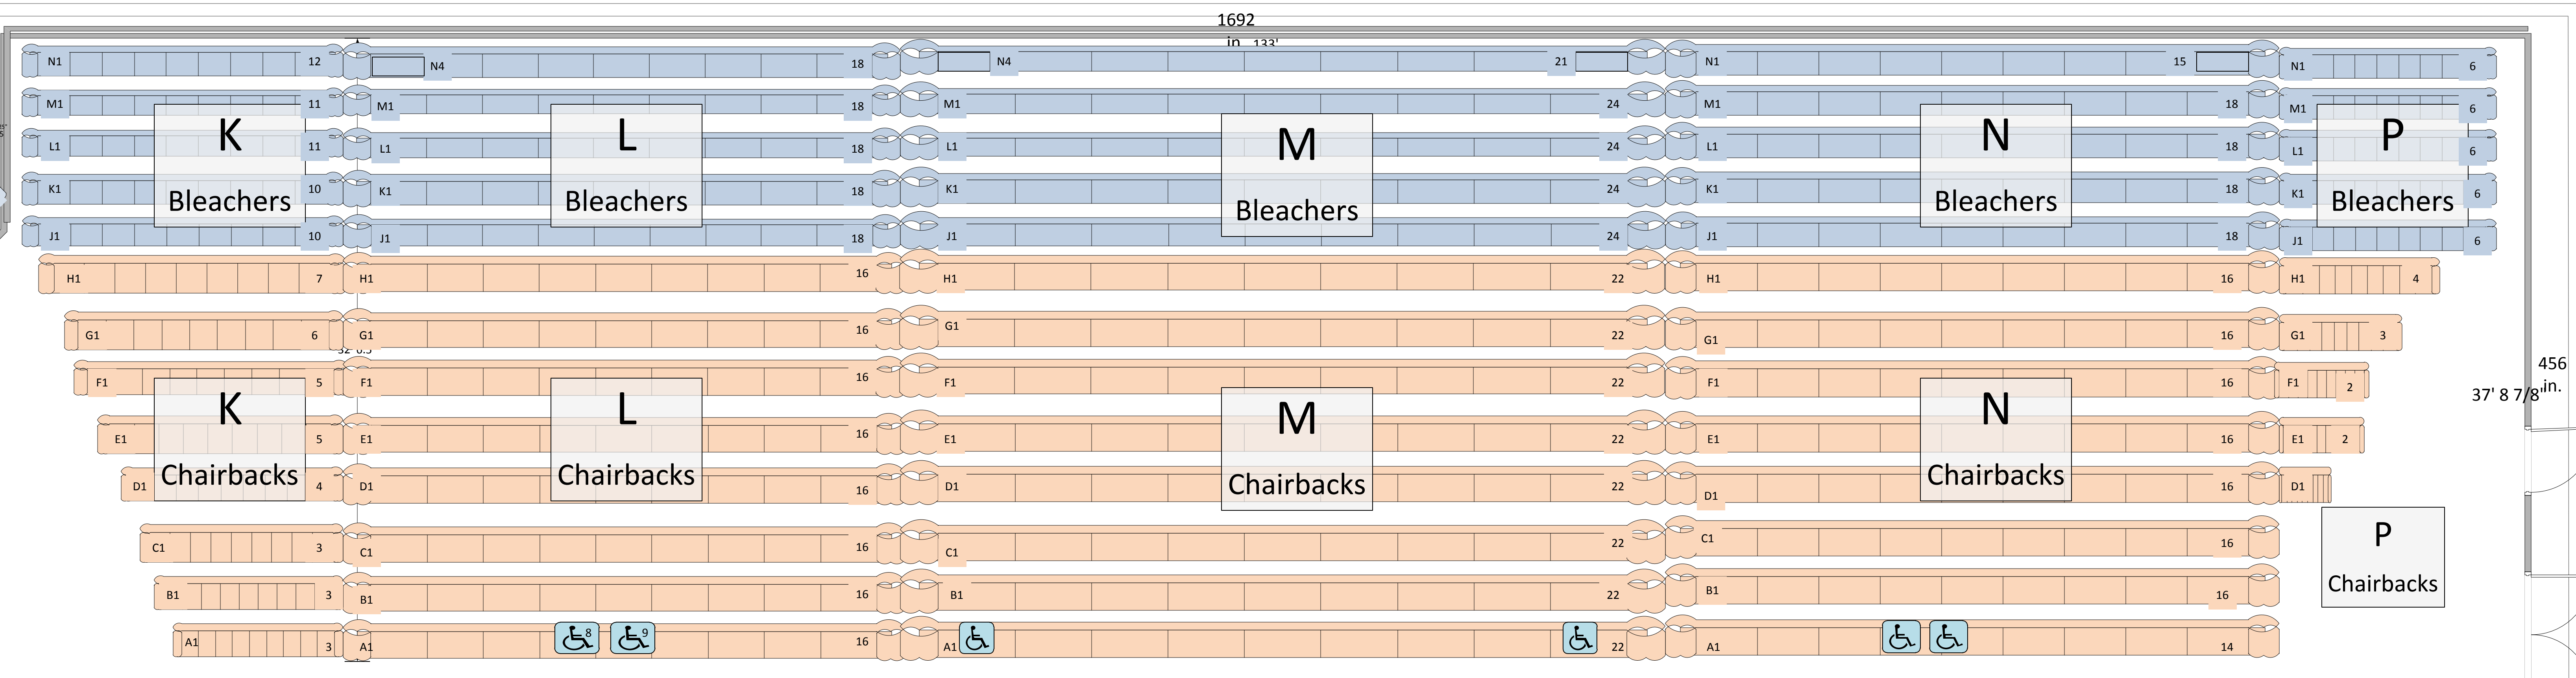

Arena - 2 Sides Extended Upper Level

LOBBY

CONCOURSE LEVEL

556 in.

198.5 in.

MERCHANDISE

CONCOURSE LEVEL

MERCHANDISE

CONCOURSE LEVEL

CONCOURSE LEVEL

292.25 in.

222.5 in.

24' 4.25"

11' 10"

23' 6.53"

11' 7"

12459 in.

1884 in.

1236 in.