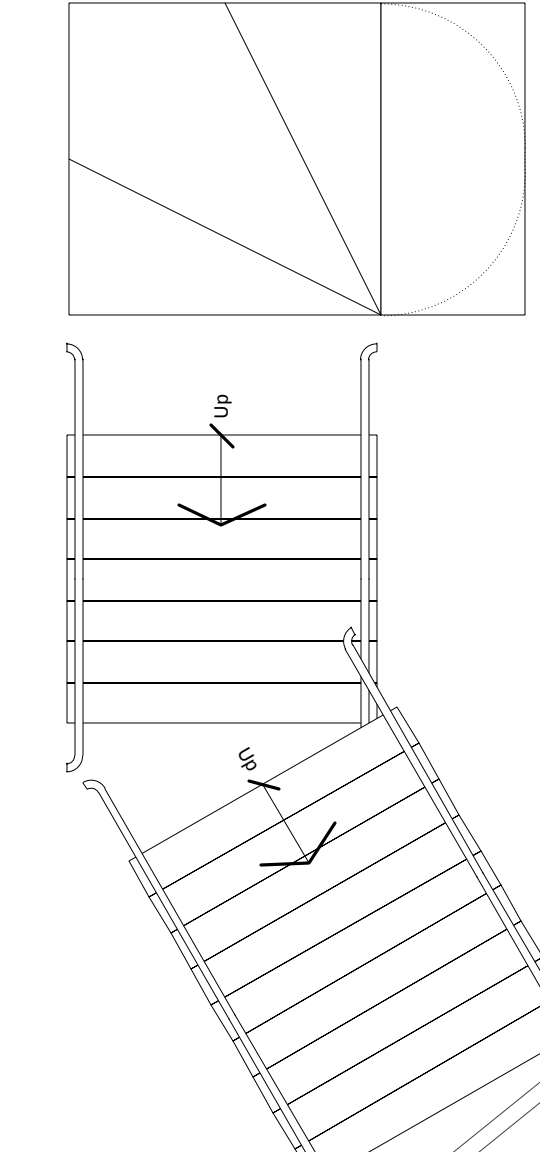

# Arena - Half House Concert Upper Level

LOBBY

CONCOURSE LEVEL

70 ft. 8 in.

46 ft. 4 in.

16 ft. 6.5 in.

24 ft. 4.25 in.

CONCOURSE LEVEL

MERCHANDISE

CONCOURSE LEVEL

MERCHANDISE

DRAWING NOT TO SCALE

Back of stage aligns with L/M Staircase

28'-0"

9'-6"

9'-0"

2'-0"

48'-0"

64'-0"

56'-8 1/2"

57 ft.

145 ft.

6 ft. 6 in.

126 ft. 3 in.