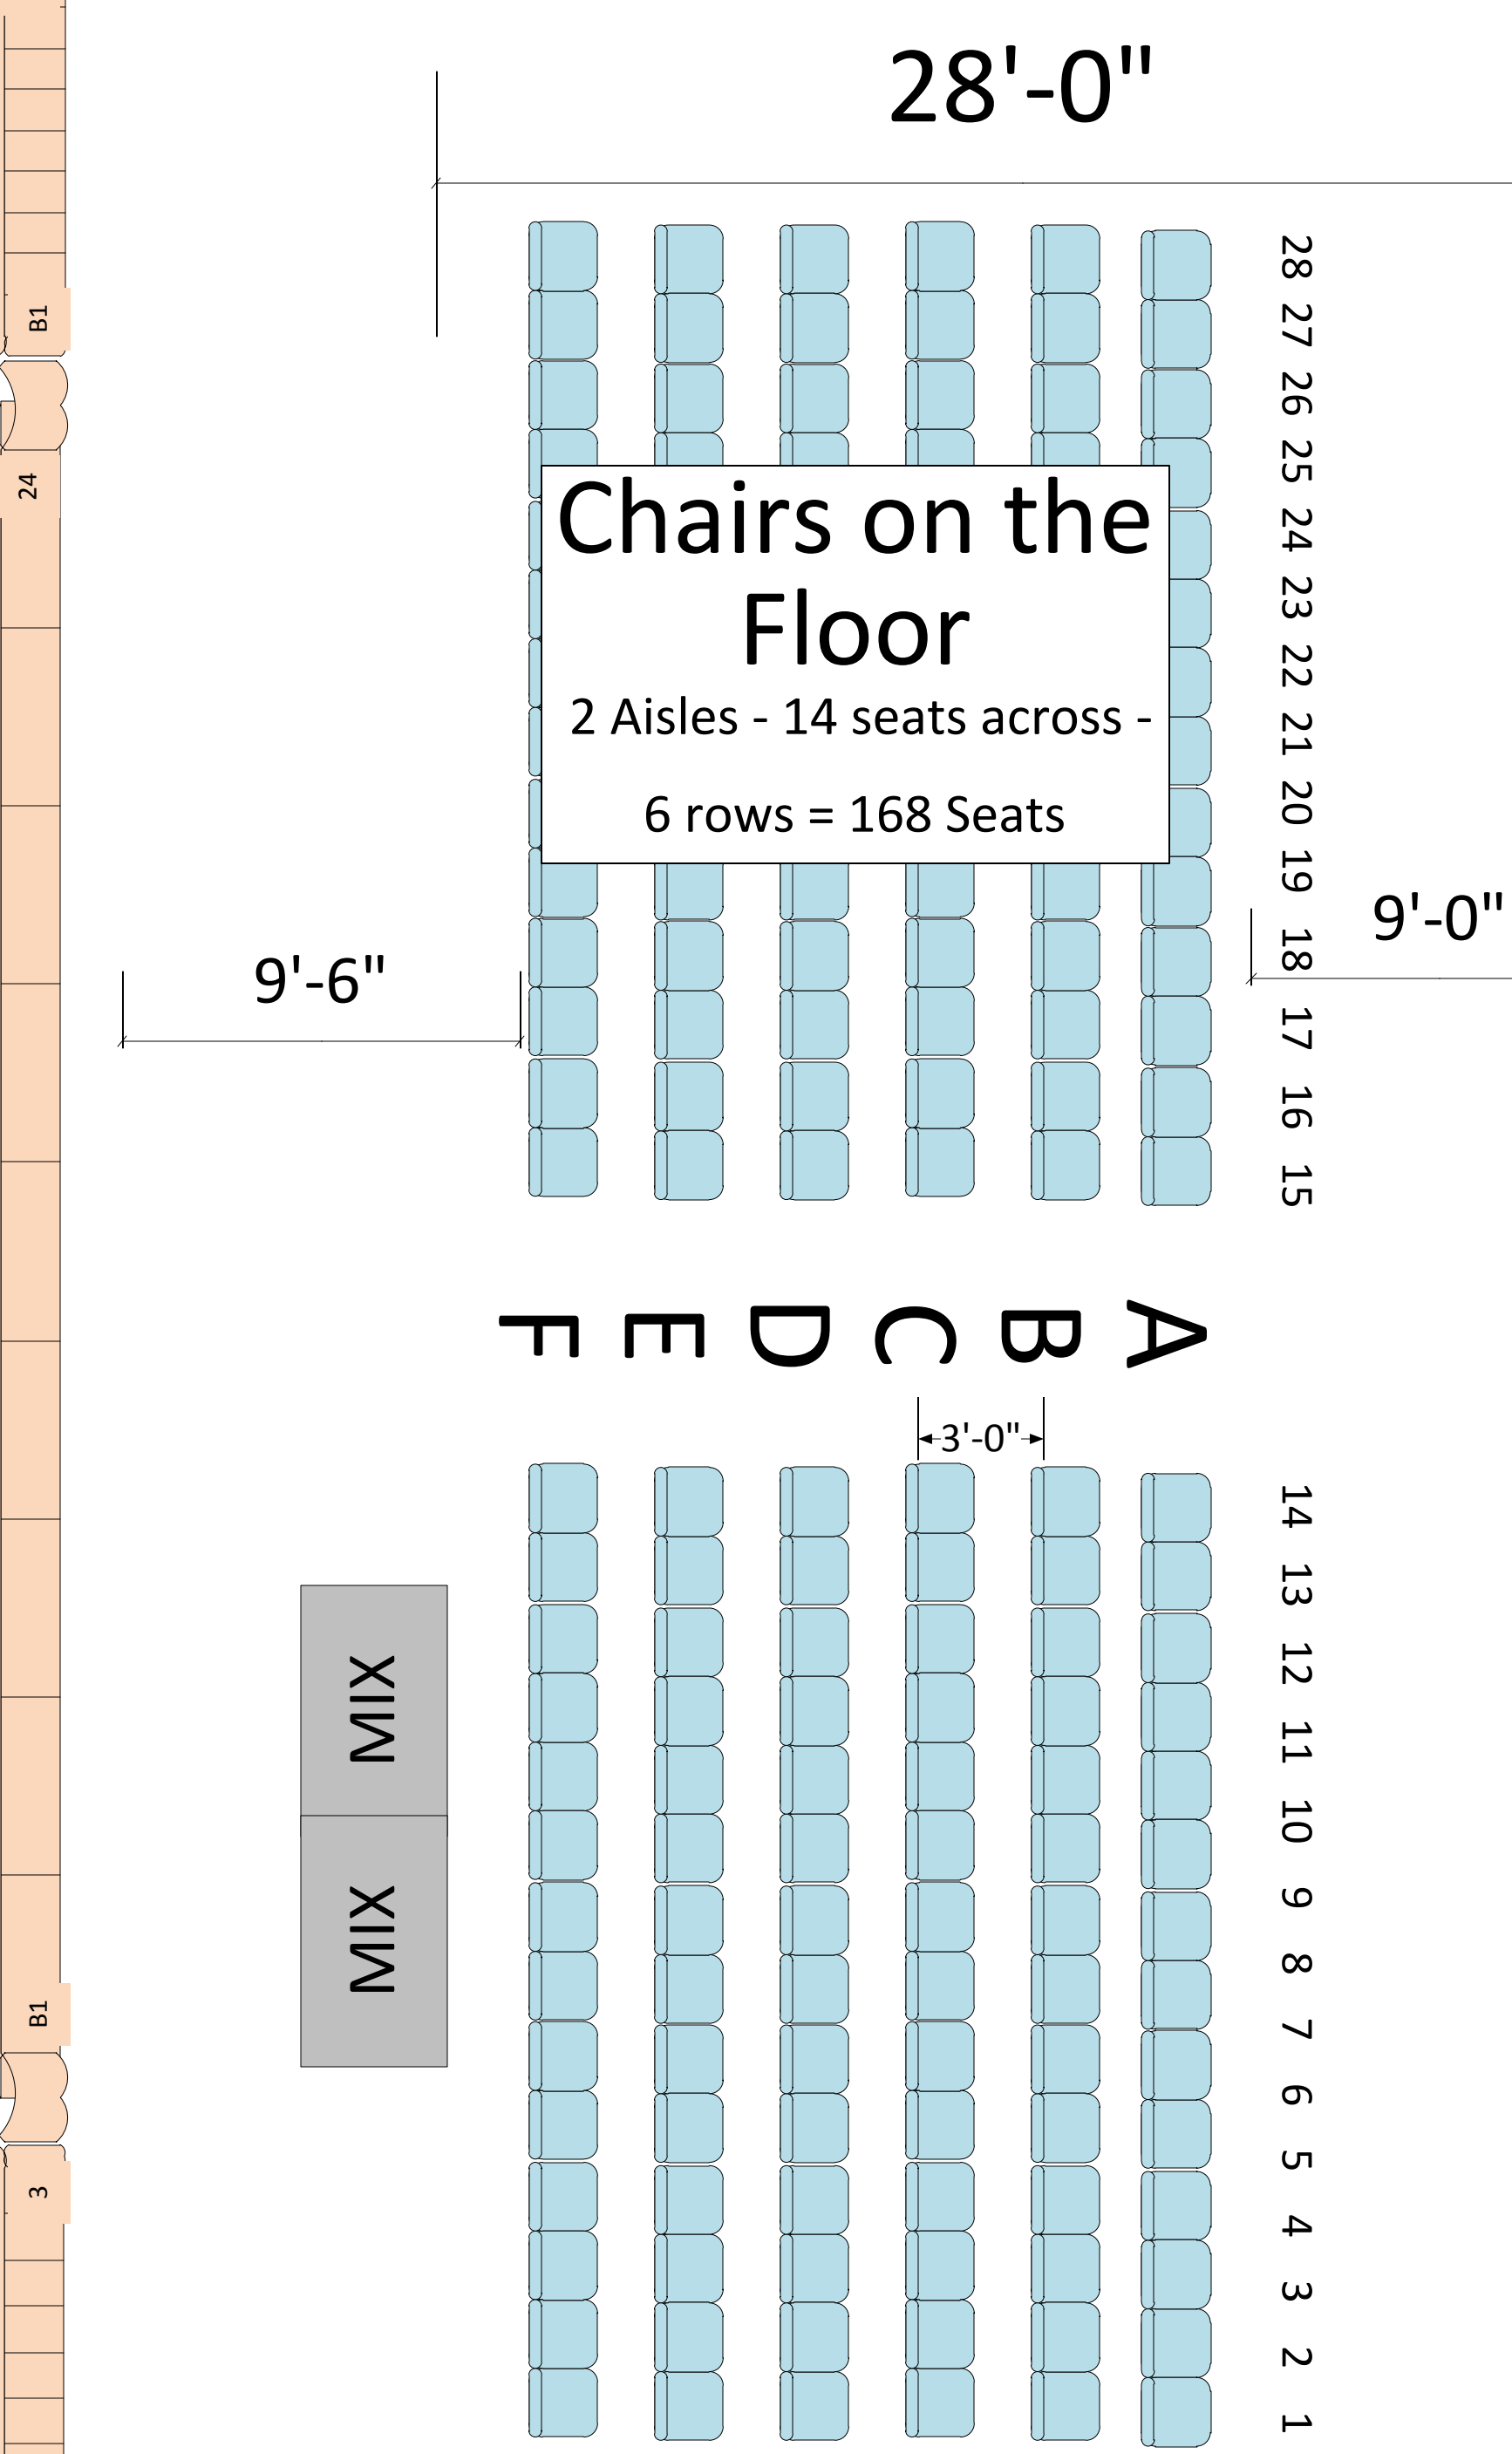

# Arena - Half House Concert Upper Level

LOBBY

CONCOURSE LEVEL

70 ft. 8 in.

46 ft. 4 in.

16 ft. 6.5 in.

24 ft. 4.25 in.

CONCOURSE LEVEL

MERCHANDISE

CONCOURSE LEVEL

MERCHANDISE

DRAWING NOT TO SCALE

Back of stage aligns with L/M Staircase

28'-0"

9'-6"

9'-0"

2'-0"

48'-0"

64'-0"

56'-8 1/2"

57 ft.

145 ft.

6 ft. 6 in.

126 ft. 3 in.

CONCOURSE LEVEL