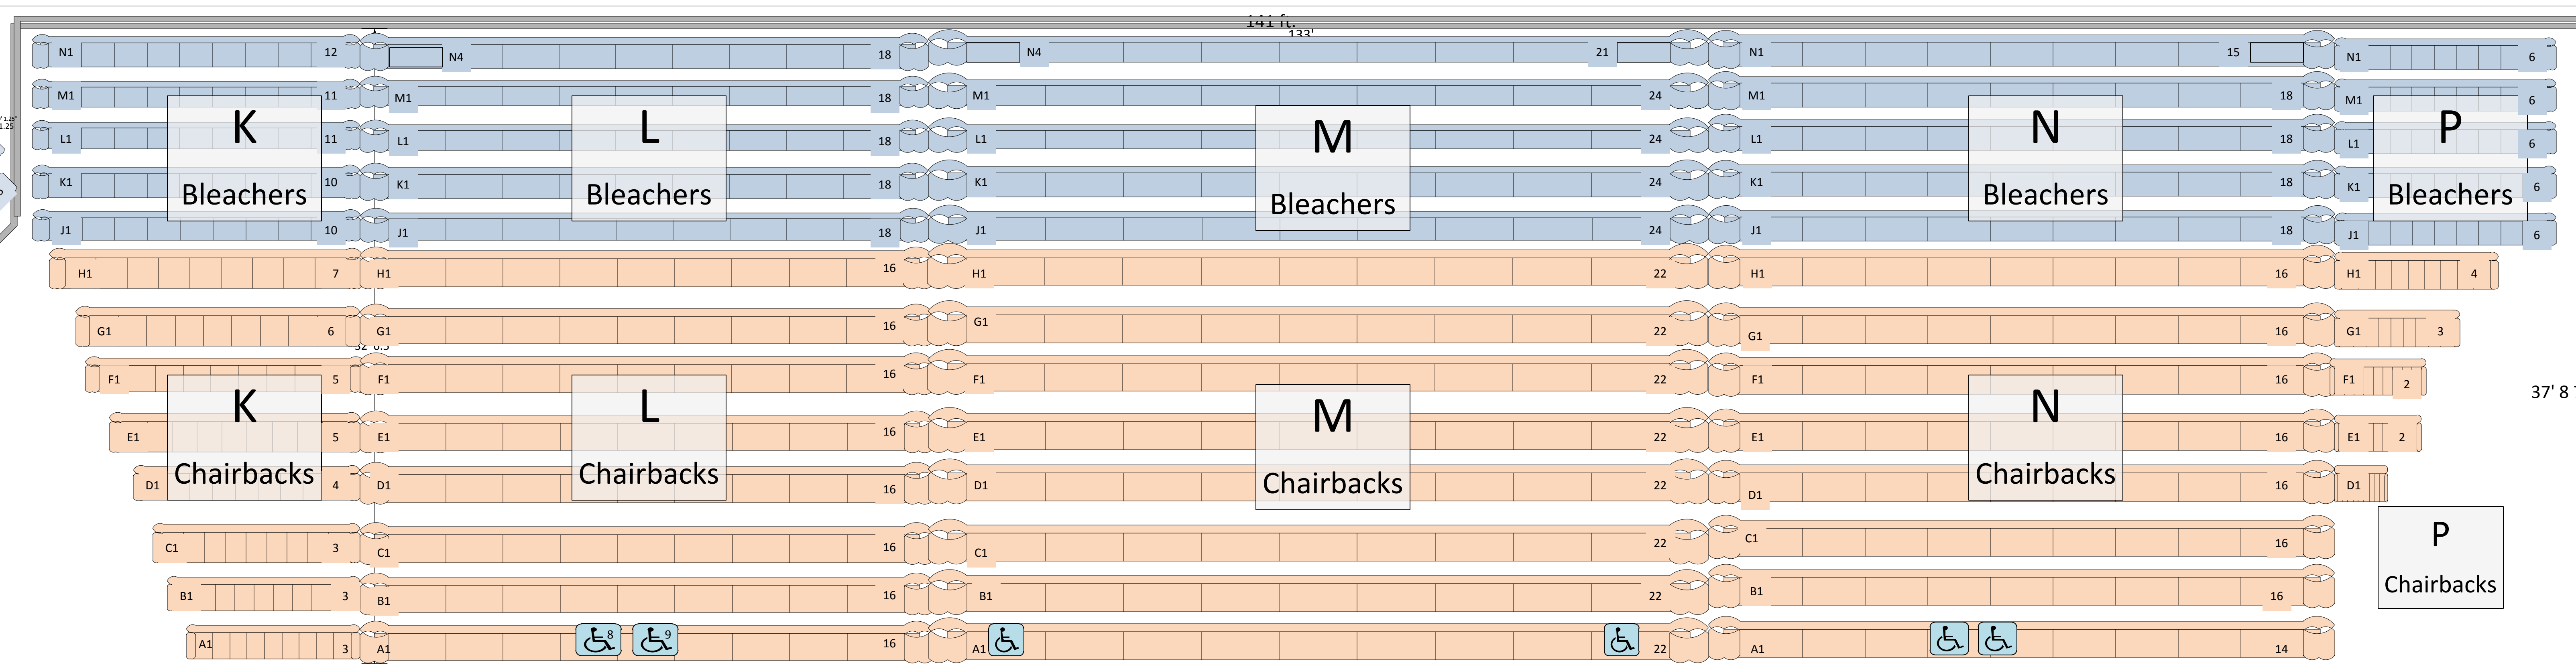

# Arena - Half House Concert Upper Level

LOBBY

CONCOURSE LEVEL

70 ft. 8 in.

46 ft. 4 in.

16 ft. 6.5 in.

24 ft. 4.25 in.

CONCOURSE LEVEL

MERCHANDISE

CONCOURSE LEVEL

MERCHANDISE

DRAWING NOT TO SCALE

Back of stage aligns with L/M Staircase

28'-0"

9'-6"

9'-0"

2'-0"

48'-0"

64'-0"

56'-8 1/2"

57 ft.

145 ft.

6 ft. 6 in.

126 ft. 3 in.

CONCOURSE LEVEL