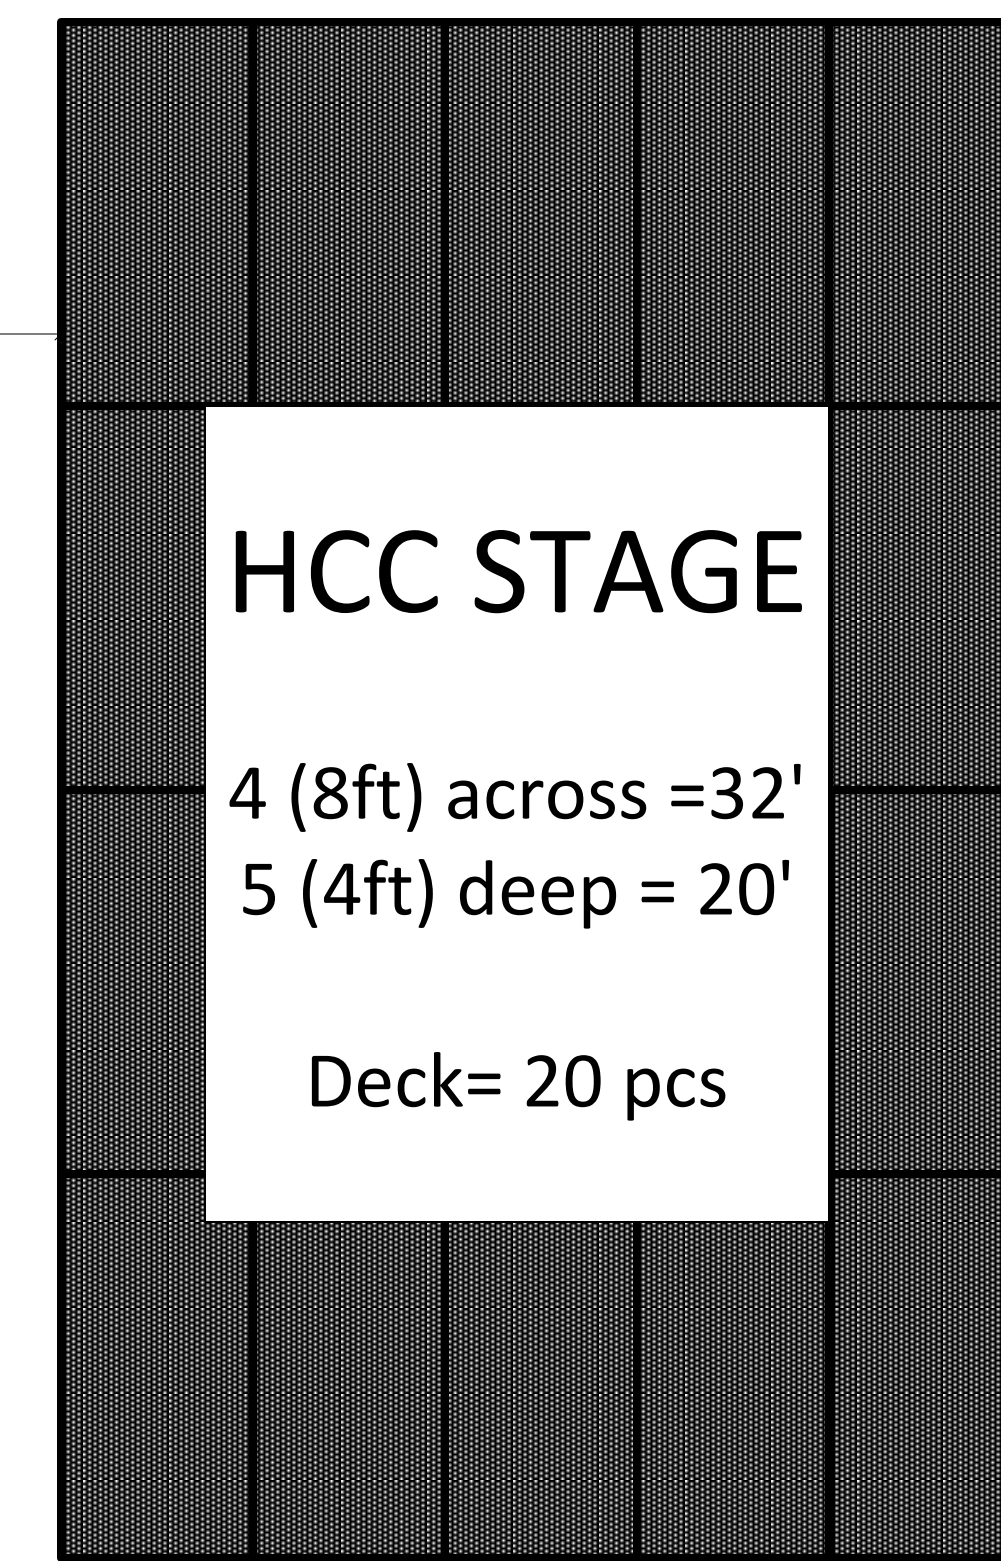

# Arena - Half House Concert Upper Level

LOBBY

CONCOURSE LEVEL

70 ft. 8 in.

46 ft. 4 in.

16 ft. 6.5 in.

24 ft. 4.25 in.

CONCOURSE LEVEL

MERCHANDISE

CONCOURSE LEVEL

MERCHANDISE

DRAWING NOT TO SCALE

Back of stage aligns with L/M Staircase

28'-0"

9'-6"

9'-0"

2'-0"

48'-0"

64'-0"

56'-8 1/2"

57 ft.

145 ft.

6 ft. 6 in.

126 ft. 3 in.

CONCOURSE LEVEL