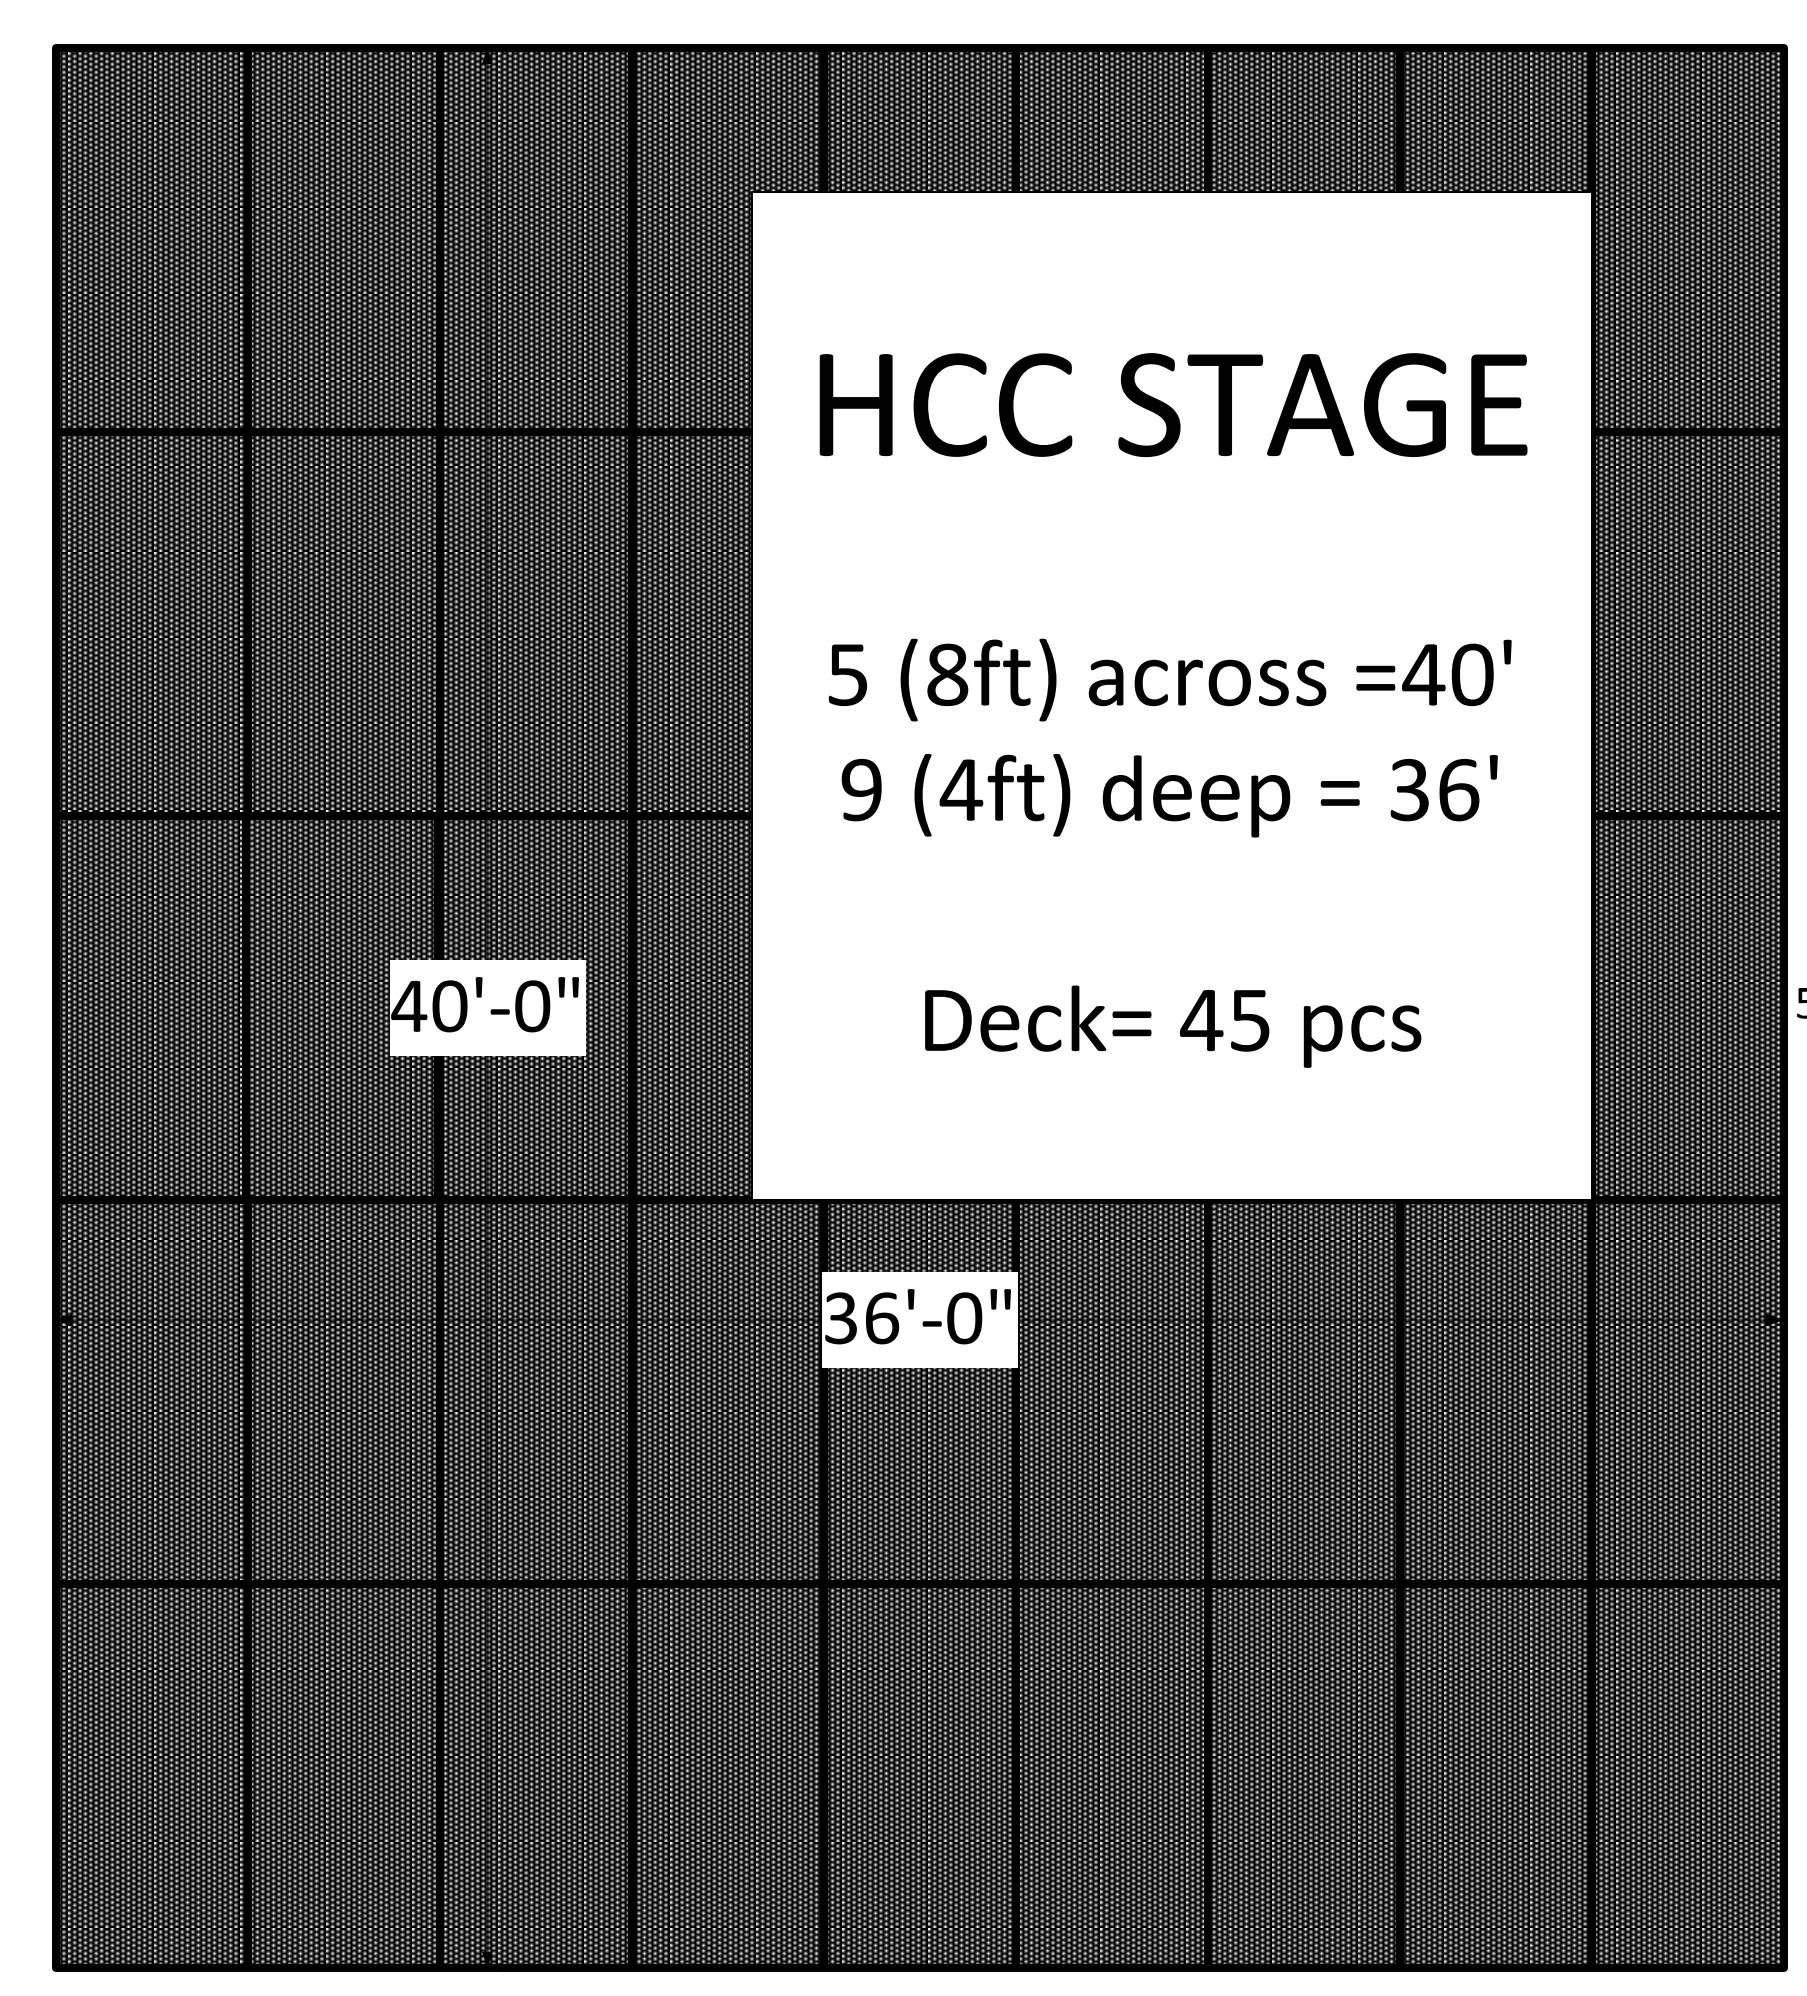

Arena - Half Standing Floor Upper Level

LOBBY

CONCOURSE LEVEL

CONCOURSE LEVEL

CONCOURSE LEVEL

MERCHANDISE

CONCOURSE LEVEL

MERCHANDISE

70 ft. 8 in.

46 ft. 4 in.

16 ft. 6.5 in.

24 ft. 4.25 in.

6 ft. 6 in.

126 ft. 3 in.

22 ft long
52 ft wide
Mix: 16 ft d x 12 ft w

HCC STAGE
5 (8ft) across = 40'
9 (4ft) deep = 36'
Deck= 45 pcs

145 ft.

38 ft.

37' 8 7/8"

56' 8 1/2"

57 ft.

32 ft.

11' 10"

23' 6.53"

11' 7"

157 ft.