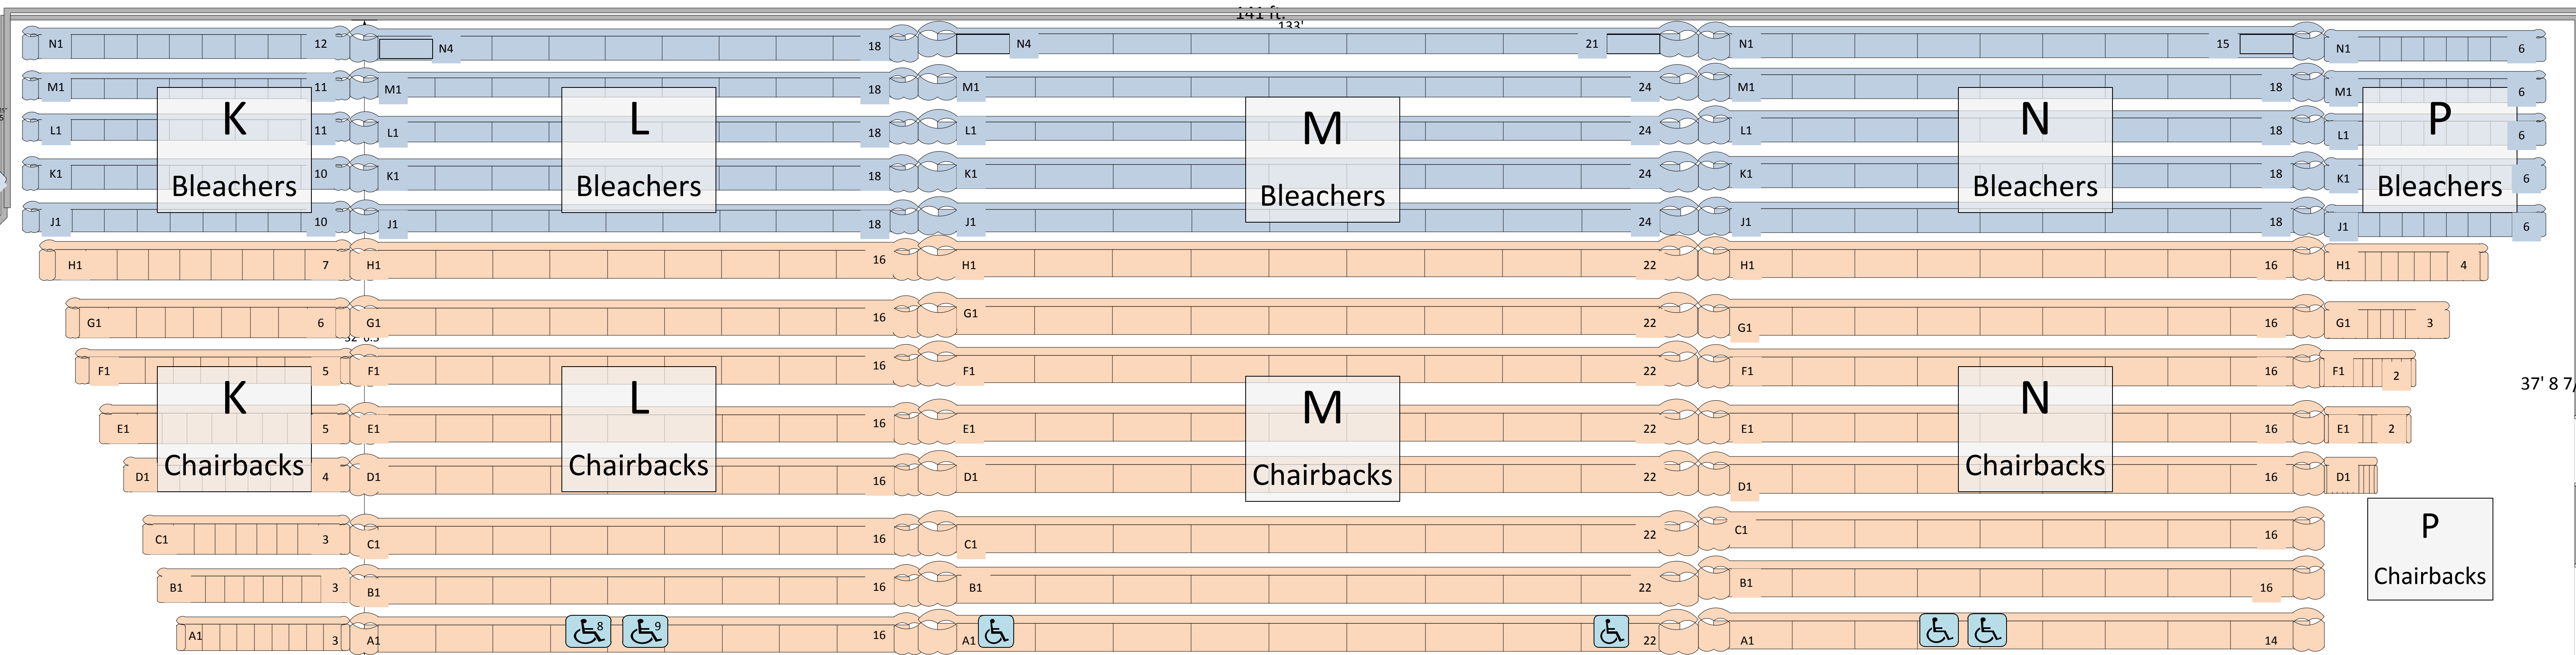

Arena - Half Standing Floor Upper Level

LOBBY

CONCOURSE LEVEL

CONCOURSE LEVEL

CONCOURSE LEVEL

MERCHANDISE

CONCOURSE LEVEL

MERCHANDISE

70 ft. 8 in.

46 ft. 4 in.

16 ft. 6.5 in.

24 ft. 4.25 in.

6 ft. 6 in.

126 ft. 3 in.

22 ft long
52 ft wide
Mix: 16 ft d x 12 ft w

HCC STAGE
5 (8ft) across = 40'
9 (4ft) deep = 36'
Deck= 45 pcs

145 ft.

38 ft.

37' 8 7/8"

56' 8 1/2"

57 ft.

32 ft.

11' 10"

23' 6.53"

11' 7"

157 ft.