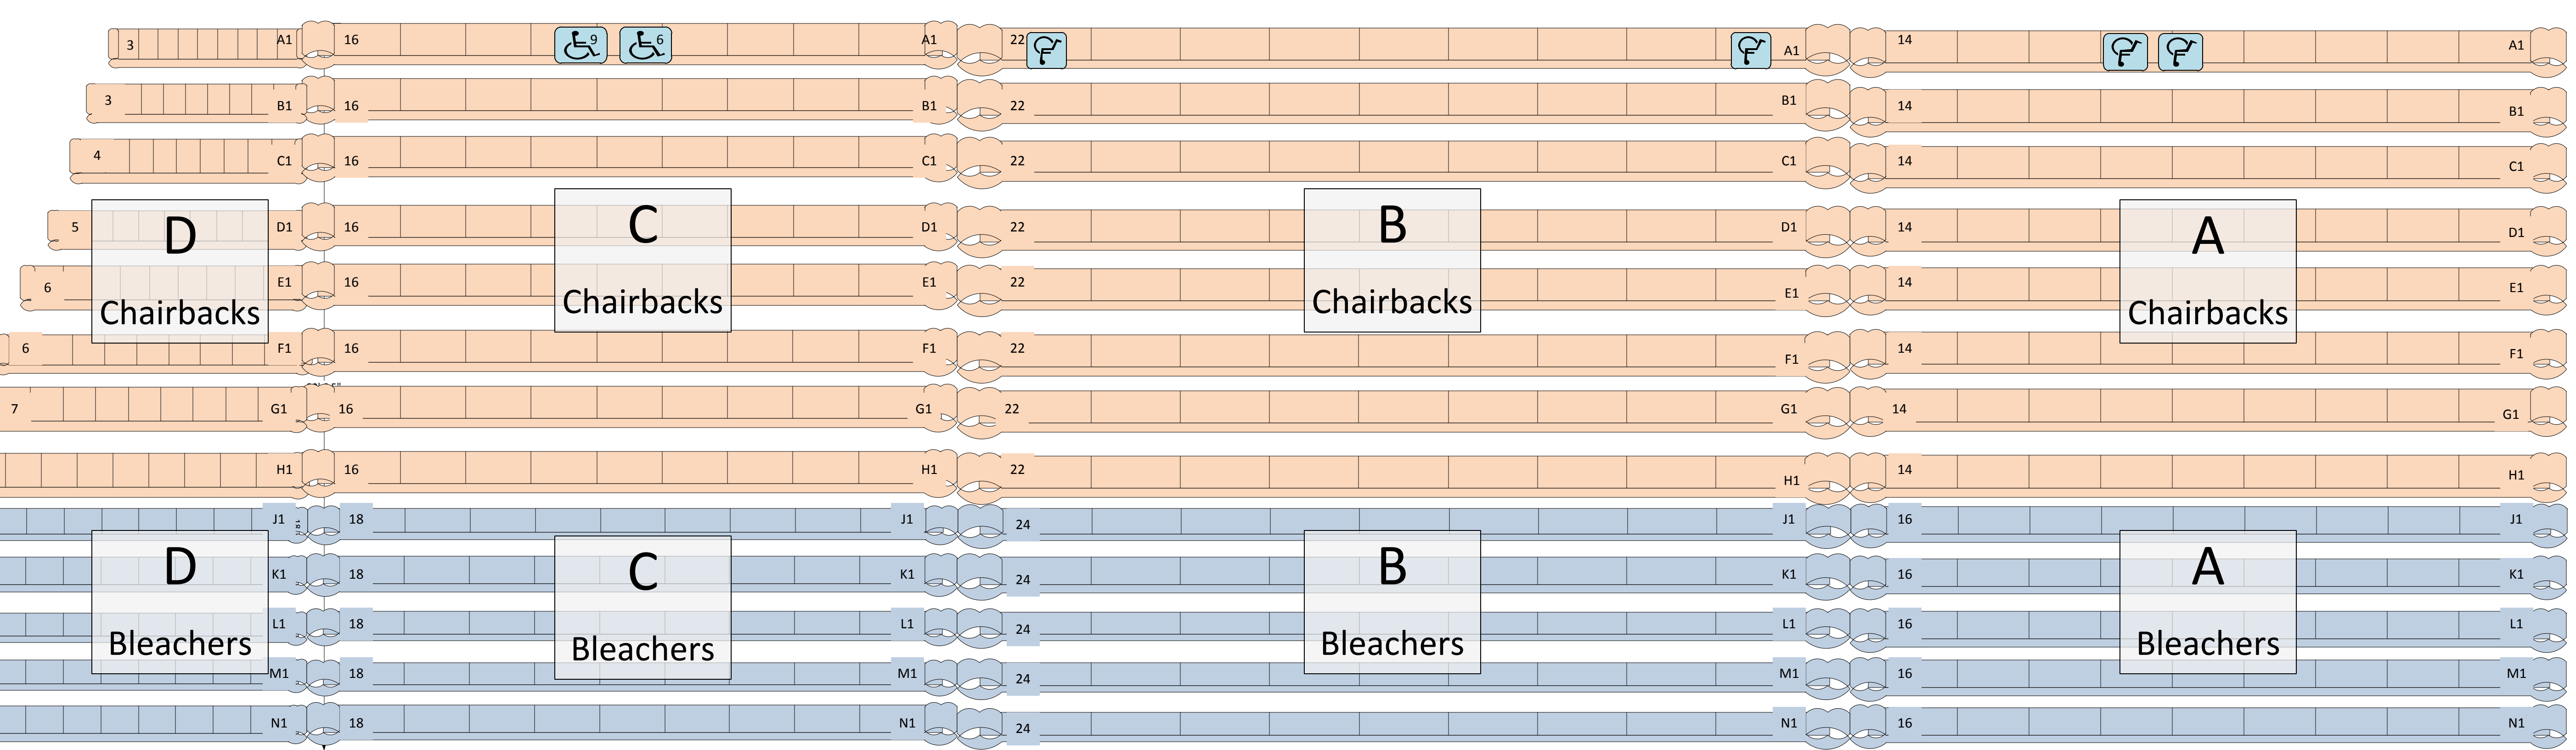

Arena - Half Standing Floor Upper Level

LOBBY

CONCOURSE LEVEL

CONCOURSE LEVEL

CONCOURSE LEVEL

MERCHANDISE

CONCOURSE LEVEL

MERCHANDISE

70 ft. 8 in.

46 ft. 4 in.

16 ft. 6.5 in.

24 ft. 4.25 in.

6 ft. 6 in.

126 ft. 3 in.

22 ft long
52 ft wide
Mix: 16 ft d x 12 ft w

HCC STAGE
5 (8ft) across = 40'
9 (4ft) deep = 36'
Deck= 45 pcs

145 ft.

38 ft.

37' 8 7/8"

56' 8 1/2"

57 ft.

32 ft.

11' 10"

23' 6.53"

11' 7"

157 ft.