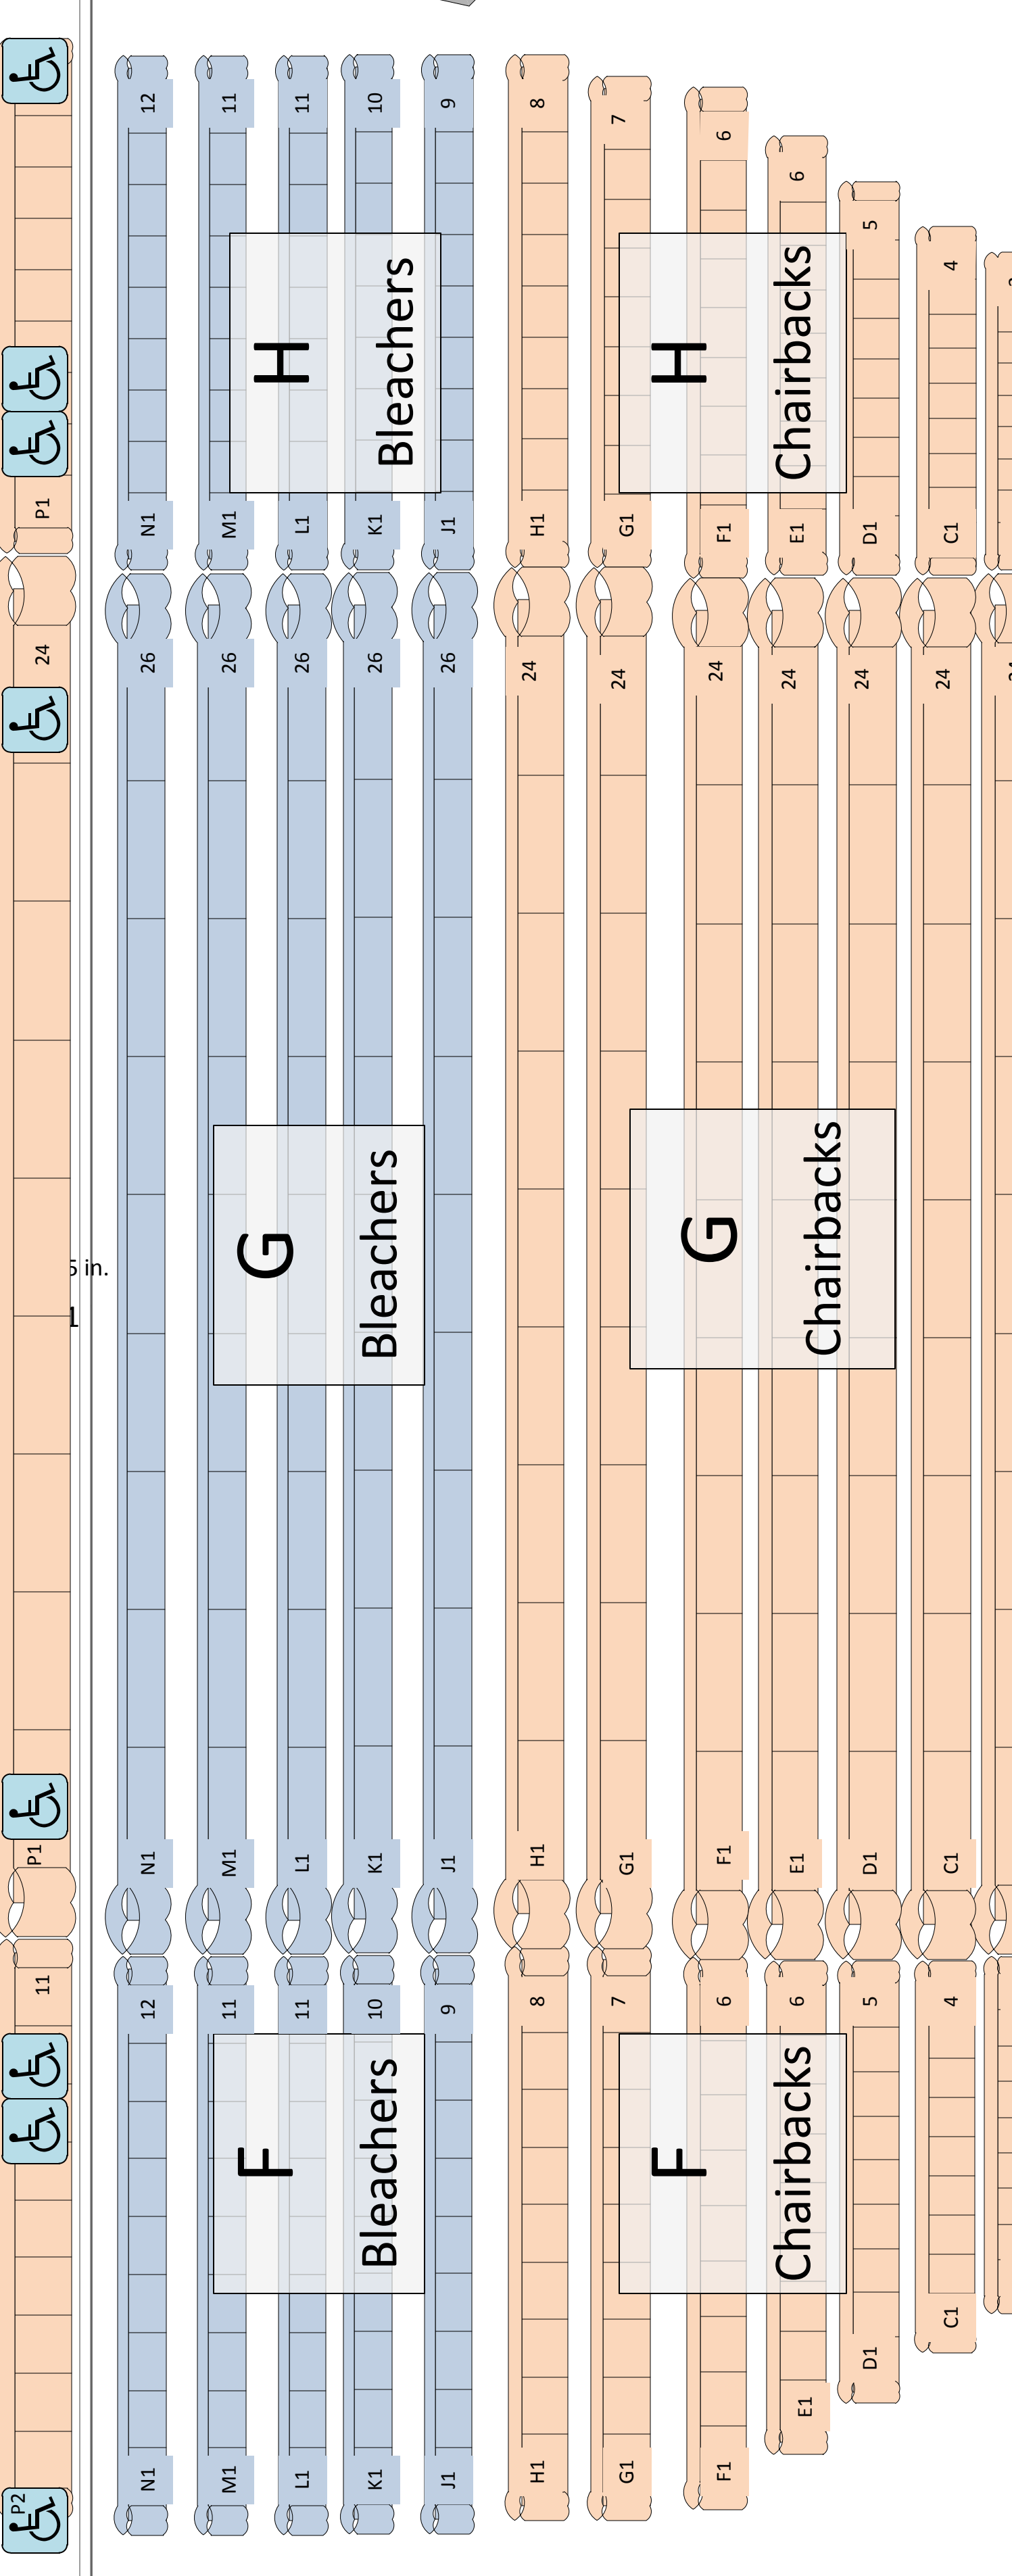

Arena - Half Standing Floor Upper Level

LOBBY

CONCOURSE LEVEL

CONCOURSE LEVEL

CONCOURSE LEVEL

MERCHANDISE

CONCOURSE LEVEL

MERCHANDISE

70 ft. 8 in.

46 ft. 4 in.

16 ft. 6.5 in.

24 ft. 4.25 in.

6 ft. 6 in.

126 ft. 3 in.

22 ft long
52 ft wide
Mix: 16 ft d x 12 ft w

HCC STAGE
5 (8ft) across = 40'
9 (4ft) deep = 36'
Deck= 45 pcs

145 ft.

38 ft.

37' 8 7/8"

56' 8 1/2"

57 ft.

32 ft.

11' 10"

23' 6.53"

11' 7"

157 ft.