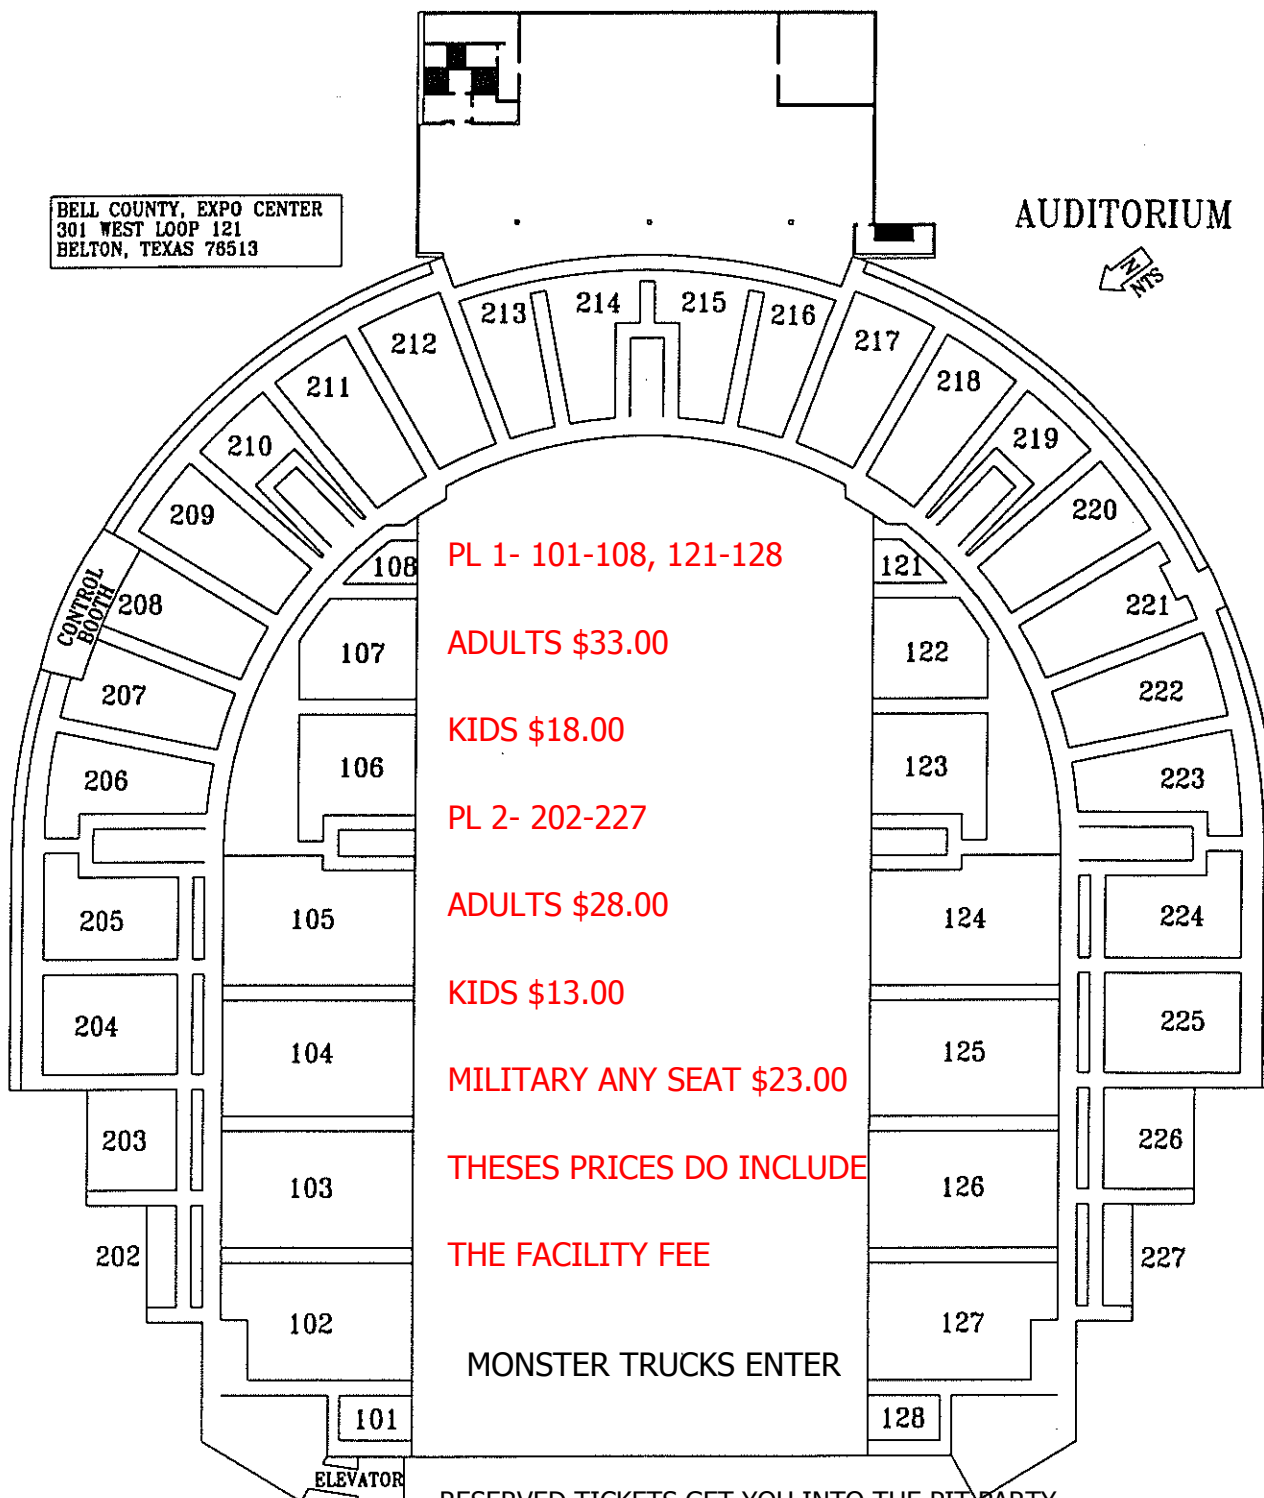

MONSTER TRUCK SHOW

JANUARY 19 & 20, 2018

SHOW TIME 7:30PM EACH NIGHT

BELL COUNTY, EXPO CENTER
301 WEST LOOP 121
BELTON, TEXAS 78513

AUDITORIUM

PL 1- 101-108, 121-128

ADULTS \$33.00

KIDS \$18.00

PL 2- 202-227

ADULTS \$28.00

KIDS \$13.00

MILITARY ANY SEAT \$23.00

THESES PRICES DO INCLUDE

THE FACILITY FEE

MONSTER TRUCKS ENTER

RESERVED TICKETS GET YOU INTO THE PIT PARTY