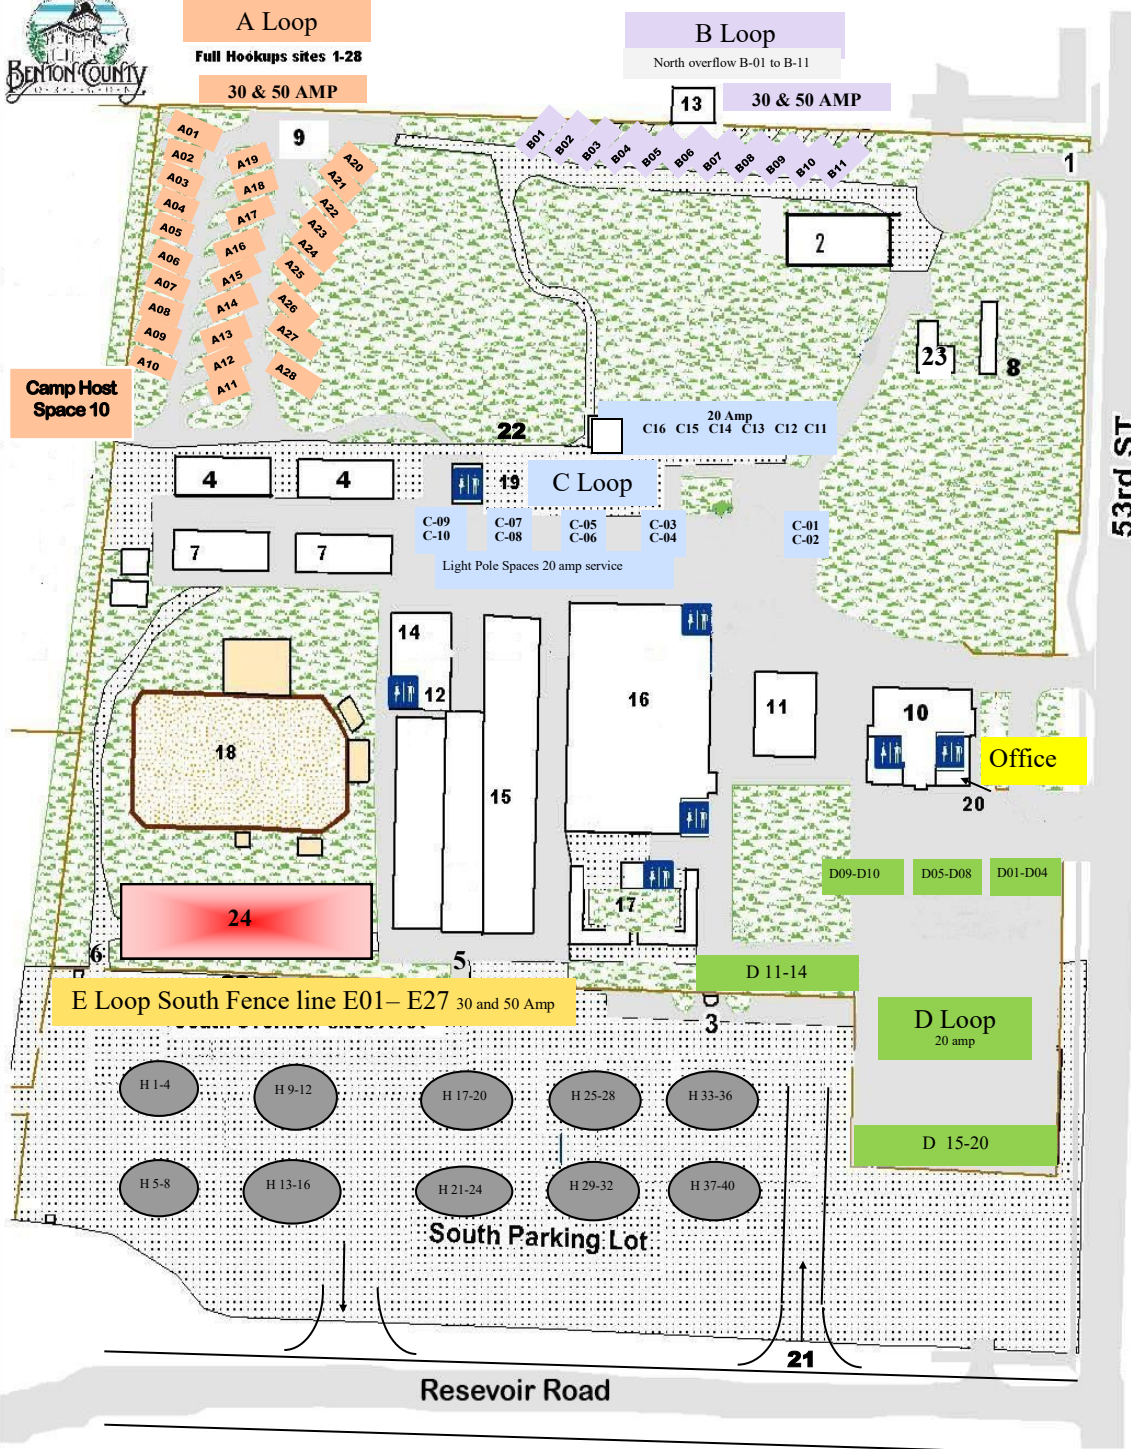

# Benton County Fairgrounds

## Benton Oaks RV Park & Campground

1. RV Entrance Gate
2. Maintenance Shop
3. Main Gate
4. Beef Barns
5. Livestock Gate
6. Rodeo Gate
7. Horse Barns
8. Picnic Shelter
9. RV Campground Full hookup Sites
10. Auditorium
11. Equipment Barn
12. 4-H Office
13. North RV Overflow sites
14. Guerber Hall
15. Storage Sheds (Livestock Sheds)
16. Benton Arena
17. Floral Court Yard
18. Outdoor Arena
19. Campground Restroom
20. Fairgrounds Office
21. South Parking Lot
22. Dump Station
23. Carriage House
24. Livestock/Solar Building

Loop A 01-28	28 spaces	Reserve on line, First Fill
Loop B 01-11	11 spaces	Reserve on line, Second Fill
Loop C 01-16	16 spaces	Reserve park host
Loop D 01-20	20 Spaces	Reserve park host
Loop E 01-27	27 Spaces	Reserve on line, Third fill
Loop H	40 Spaces	South parking light poles

Loop A is Full Hook-Up  
All other spaces are water/power only; dump station available