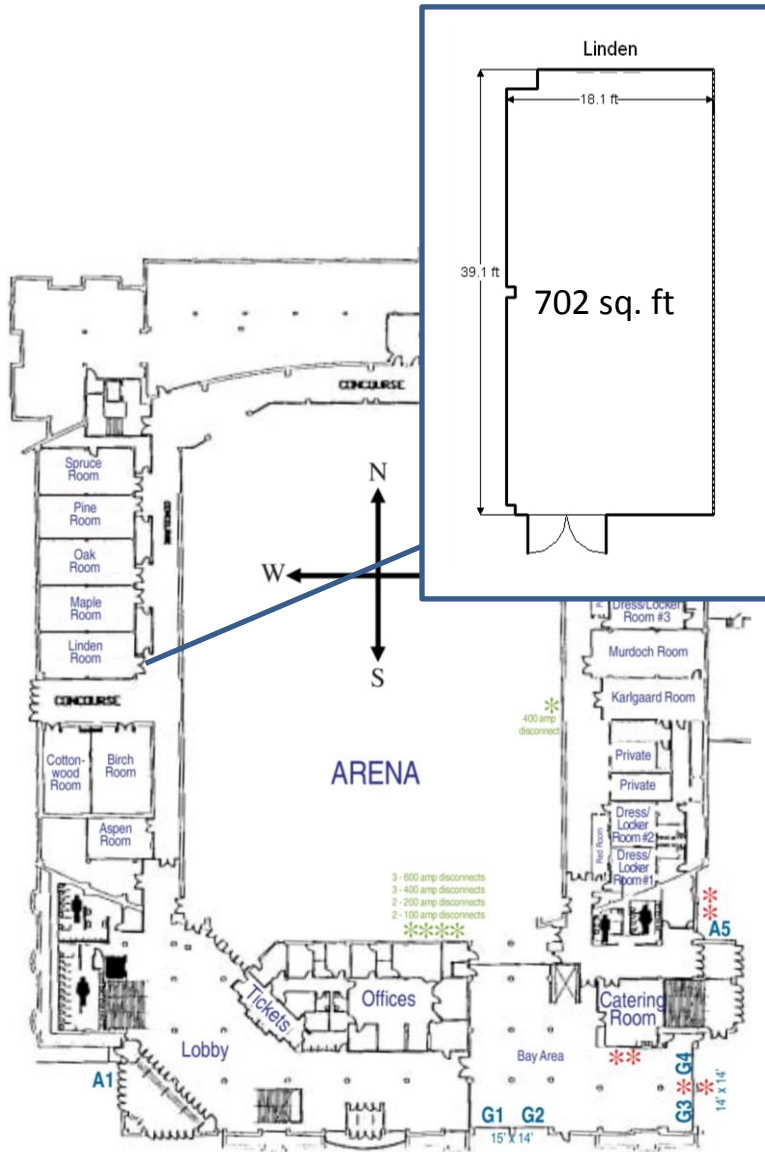

Linden Room

Located on the West Side of the Arena.

AV Options:

*AV equipment may be provided at an additional fee, price list can be provided by request

- Secured Hard-line Internet
- Cable
- Phone
- Portable Sound

Room Capacities

*This is our recommended capacities to maintain fire code for aisle and entries

- Classroom: 36ppl
- Theater: 64ppl
- U-Shape: 28ppl
- Box Set: 32ppl