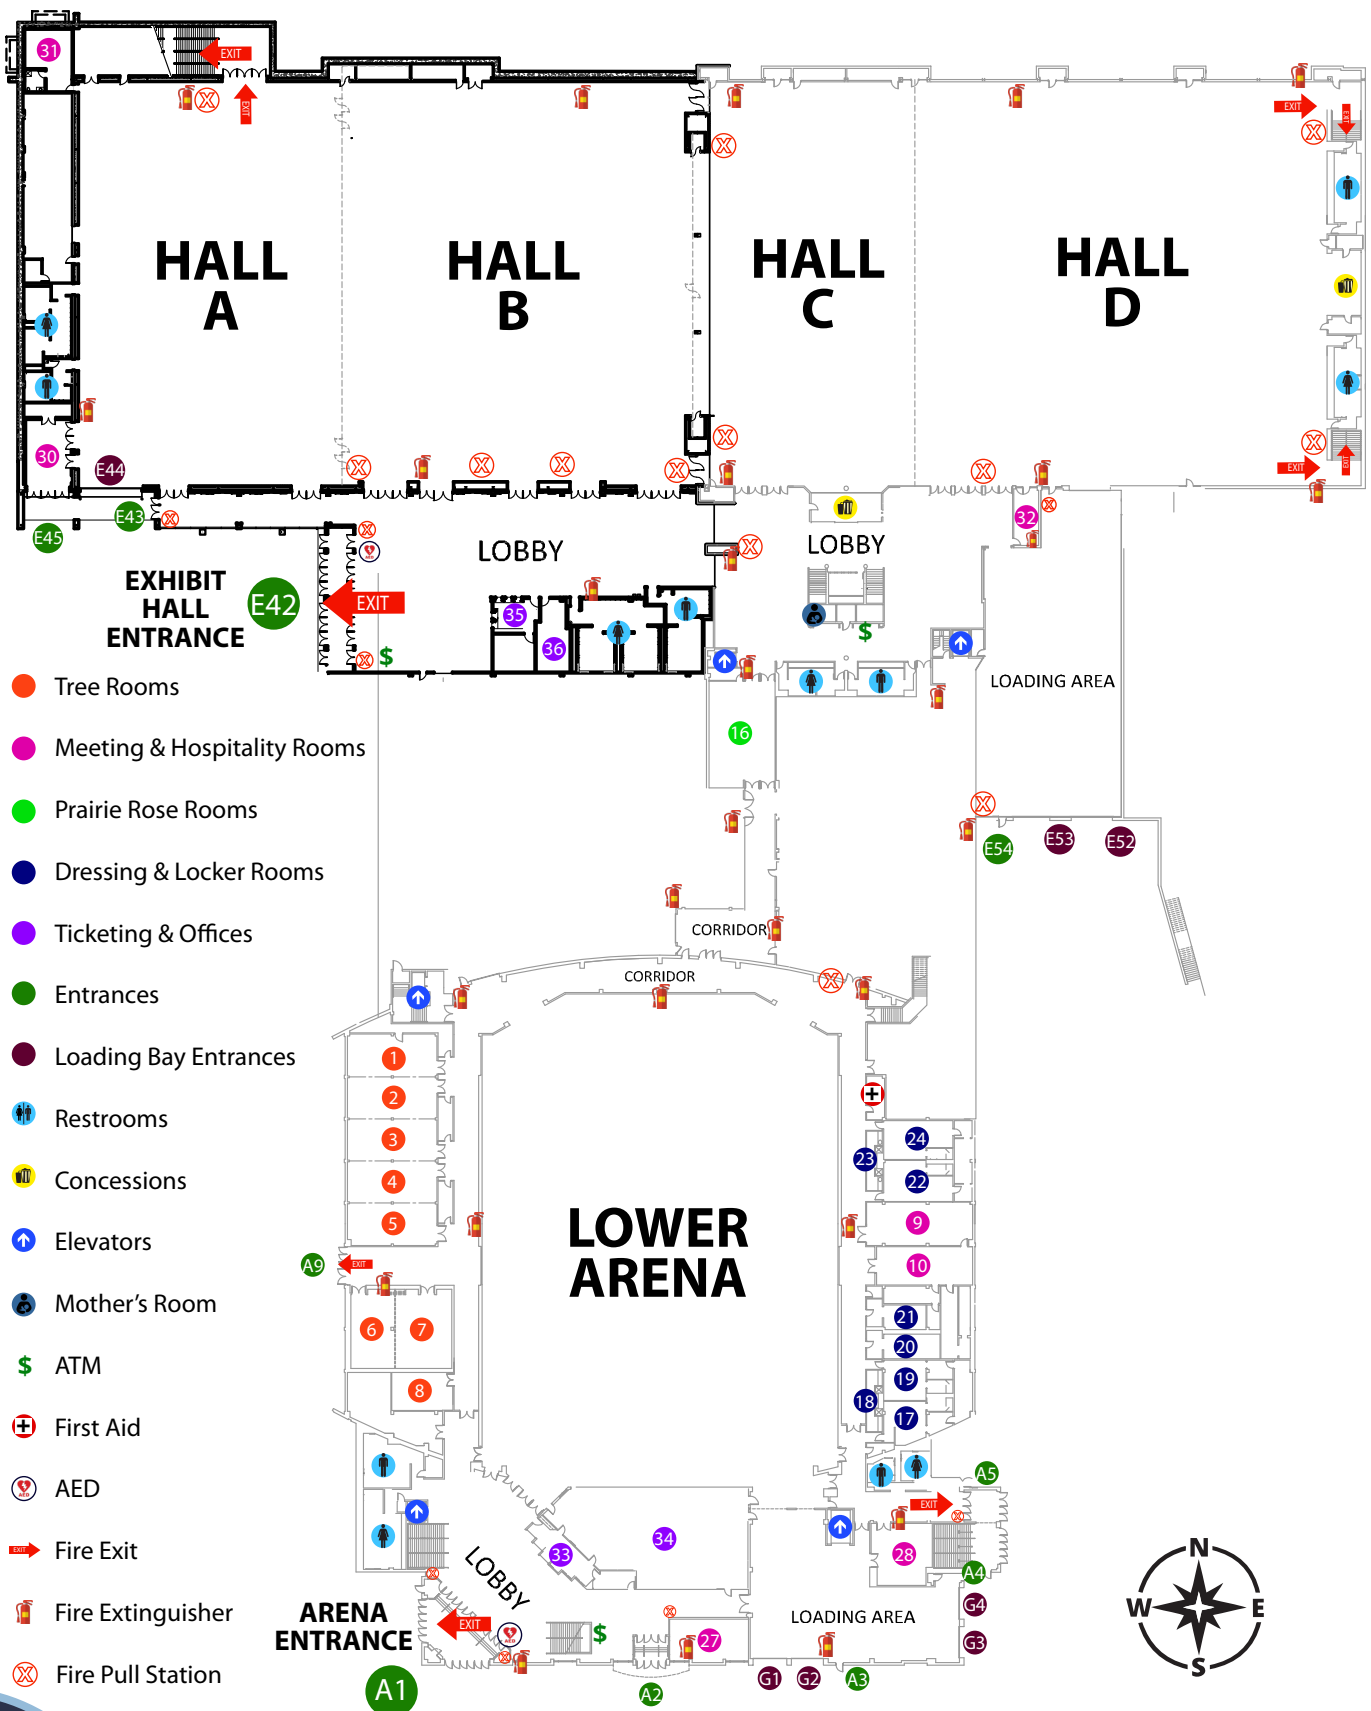

# LOWER LEVEL MAP

- Tree Rooms
- Meeting & Hospitality Rooms
- Prairie Rose Rooms
- Dressing & Locker Rooms
- Ticketing & Offices
- Entrances
- Loading Bay Entrances
- ♿ Restrooms
- 📺 Concessions
- ↑ Elevators
- ♿ Mother's Room
- \$ ATM
- + First Aid
- A AED
- ➔ Fire Exit
- 🧯 Fire Extinguisher
- ⊗ Fire Pull Station

- |                    |                    |                                   |
|--------------------|--------------------|-----------------------------------|
| 1. Spruce Room     | 10. Karlgaard Room | 27. Mayor's Conference Room       |
| 2. Pine Room       | 17. Locker Room #1 | 28. Arena Hospitality Room        |
| 3. Oak Room        | 18. Red Room       | 30. Exhibit Hall Hospitality Room |
| 4. Maple Room      | 19. Locker Room #2 | 31. Exhibit Hall VIP Room         |
| 5. Linden Room     | 20. Dressing Room  | 32. Show Manager Office           |
| 6. Cottonwood Room | 21. Dressing Room  | 33. Main Ticket Office            |
| 7. Birch Room      | 22. Locker Room #3 | 34. Administrative Offices        |
| 8. Aspen Room      | 23. Purple Room    | 35. Exhibit Hall Ticket Office    |
| 9. Murdoch Room    | 24. Locker Room #4 | 36. Coat Check                    |