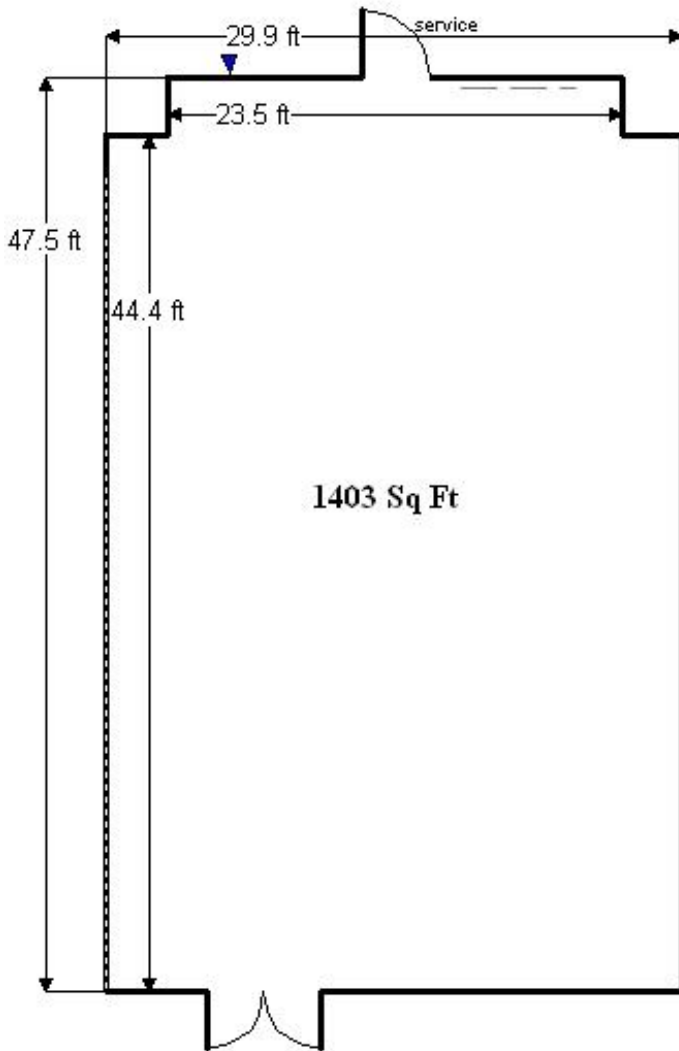

PR 102 Room

Located upper level of Exhibit Hall.

Prairie Rose 102

AV Options:

*AV equipment may be provided at an additional fee, price list can be provided by request

In House Sound

Screen

Projector

Banquet: 72 ppl

U-Shape: 32 ppl

Box Set: 40 ppl