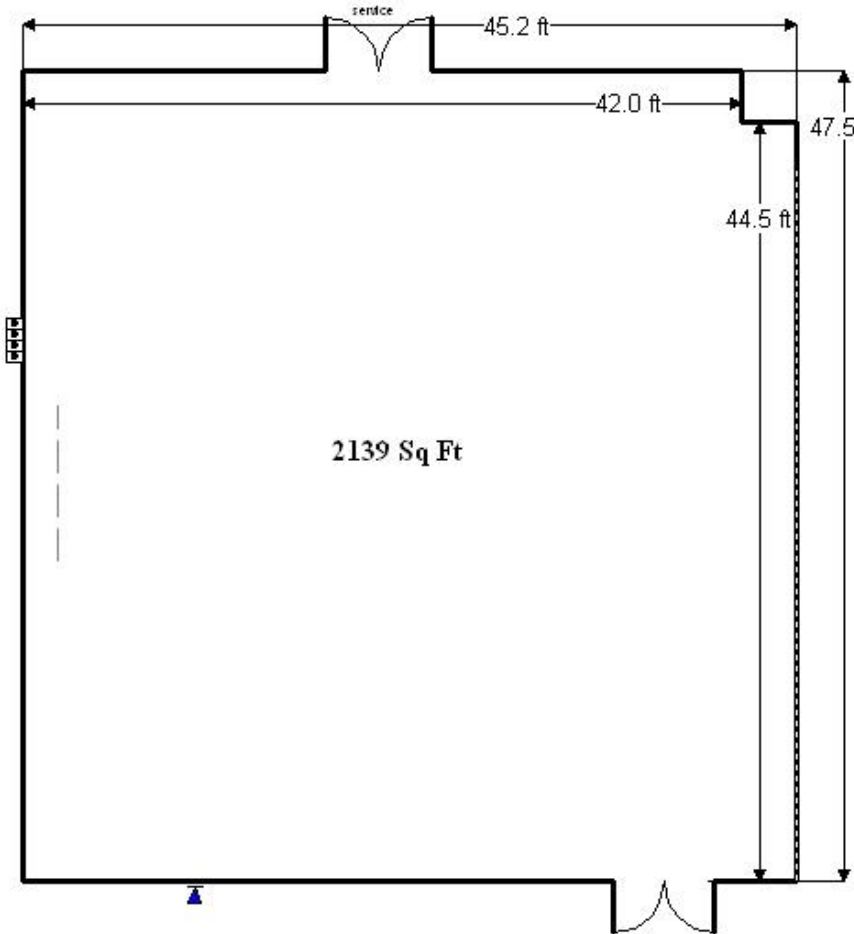

PR 105 Room

Located upper level of Exhibit Hall.

Prairie Rose 105

AV Options:

*AV equipment may be provided at an additional fee, price list can be provided by request

Free Unsecured WiFi

In House Sound

Screen

Banquet: 96ppl

U-Shape: 44ppl

Box Set: 56ppl