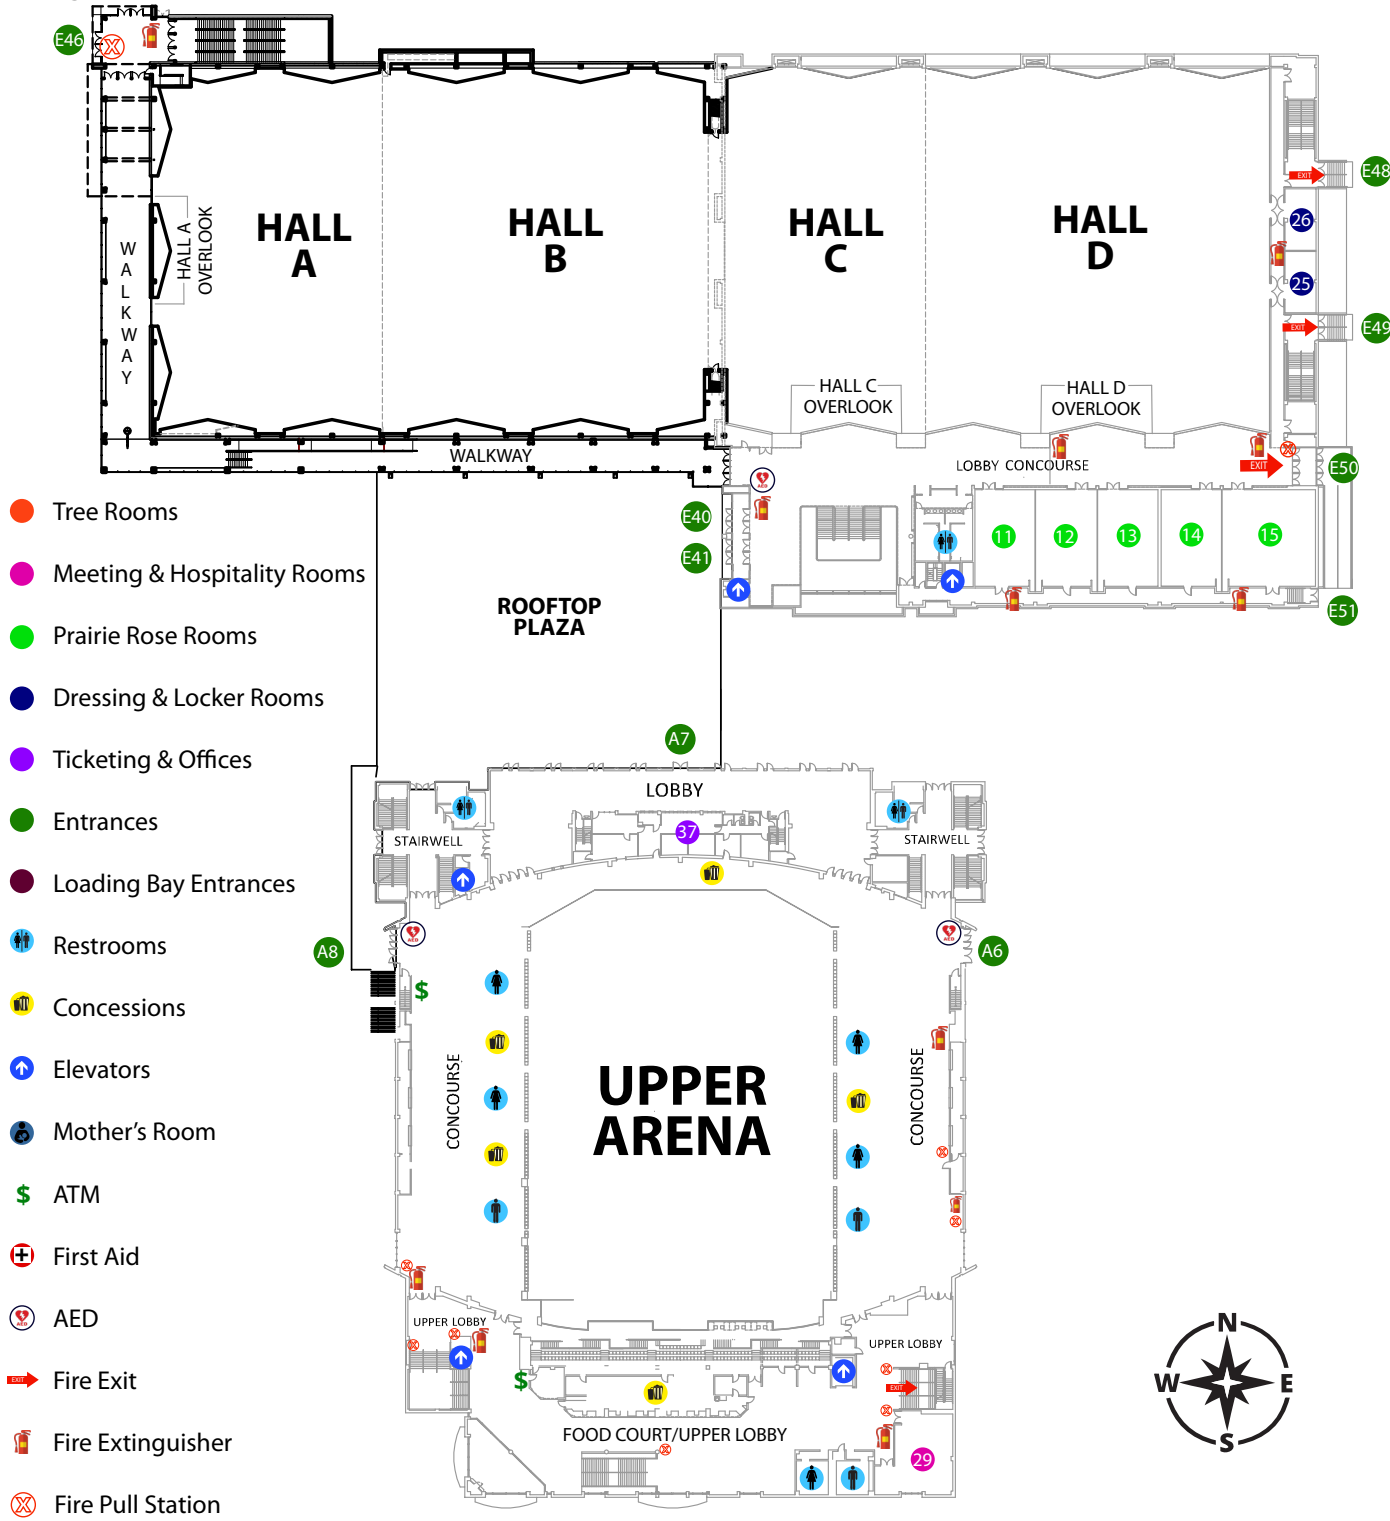

# UPPER LEVEL MAP

WALKWAY ENTRANCE

- Tree Rooms
- Meeting & Hospitality Rooms
- Prairie Rose Rooms
- Dressing & Locker Rooms
- Ticketing & Offices
- Entrances
- Loading Bay Entrances
- ♿ Restrooms
- 🍷 Concessions
- ↑ Elevators
- ♂ Mother's Room
- \$ ATM
- ⊕ First Aid
- ⊕ AED
- ➔ Fire Exit
- 🧯 Fire Extinguisher
- ⊗ Fire Pull Station

- 11. Prairie Rose 101
- 12. Prairie Rose 102
- 13. Prairie Rose 103
- 14. Prairie Rose 104
- 15. Prairie Rose 105
- 16. Prairie Rose 106

- 25. Dressing Room
- 26. Dressing Room
- 29. Missouri Room
- 37. Administrative Offices