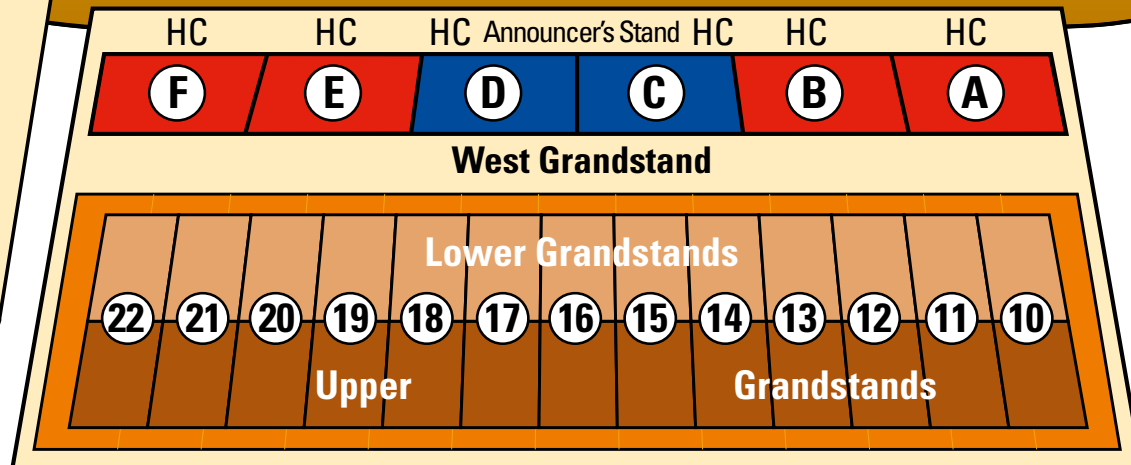

# ARENA MAP

CALIFORNIA  
RODEO  
SALINAS

# BIG WEEK PROFESSIONAL BULL RIDING

PRESENTED BY

Bucking Chutes

General Parking

MIDWAY

VIP Parking

## KEY

BOX SEATS C & D- ADULT \$60 – CHILD \$60

BOX SEATS A, B, E & F- ADULT \$55 – CHILD \$55

GRANDSTAND ROWS 1-20 (SECTIONS 10-22) - ADULT \$40 - CHILD \$10

GRANDSTAND ROWS 21+ (SECTIONS 10-22) - ADULT \$30 - CHILD \$10