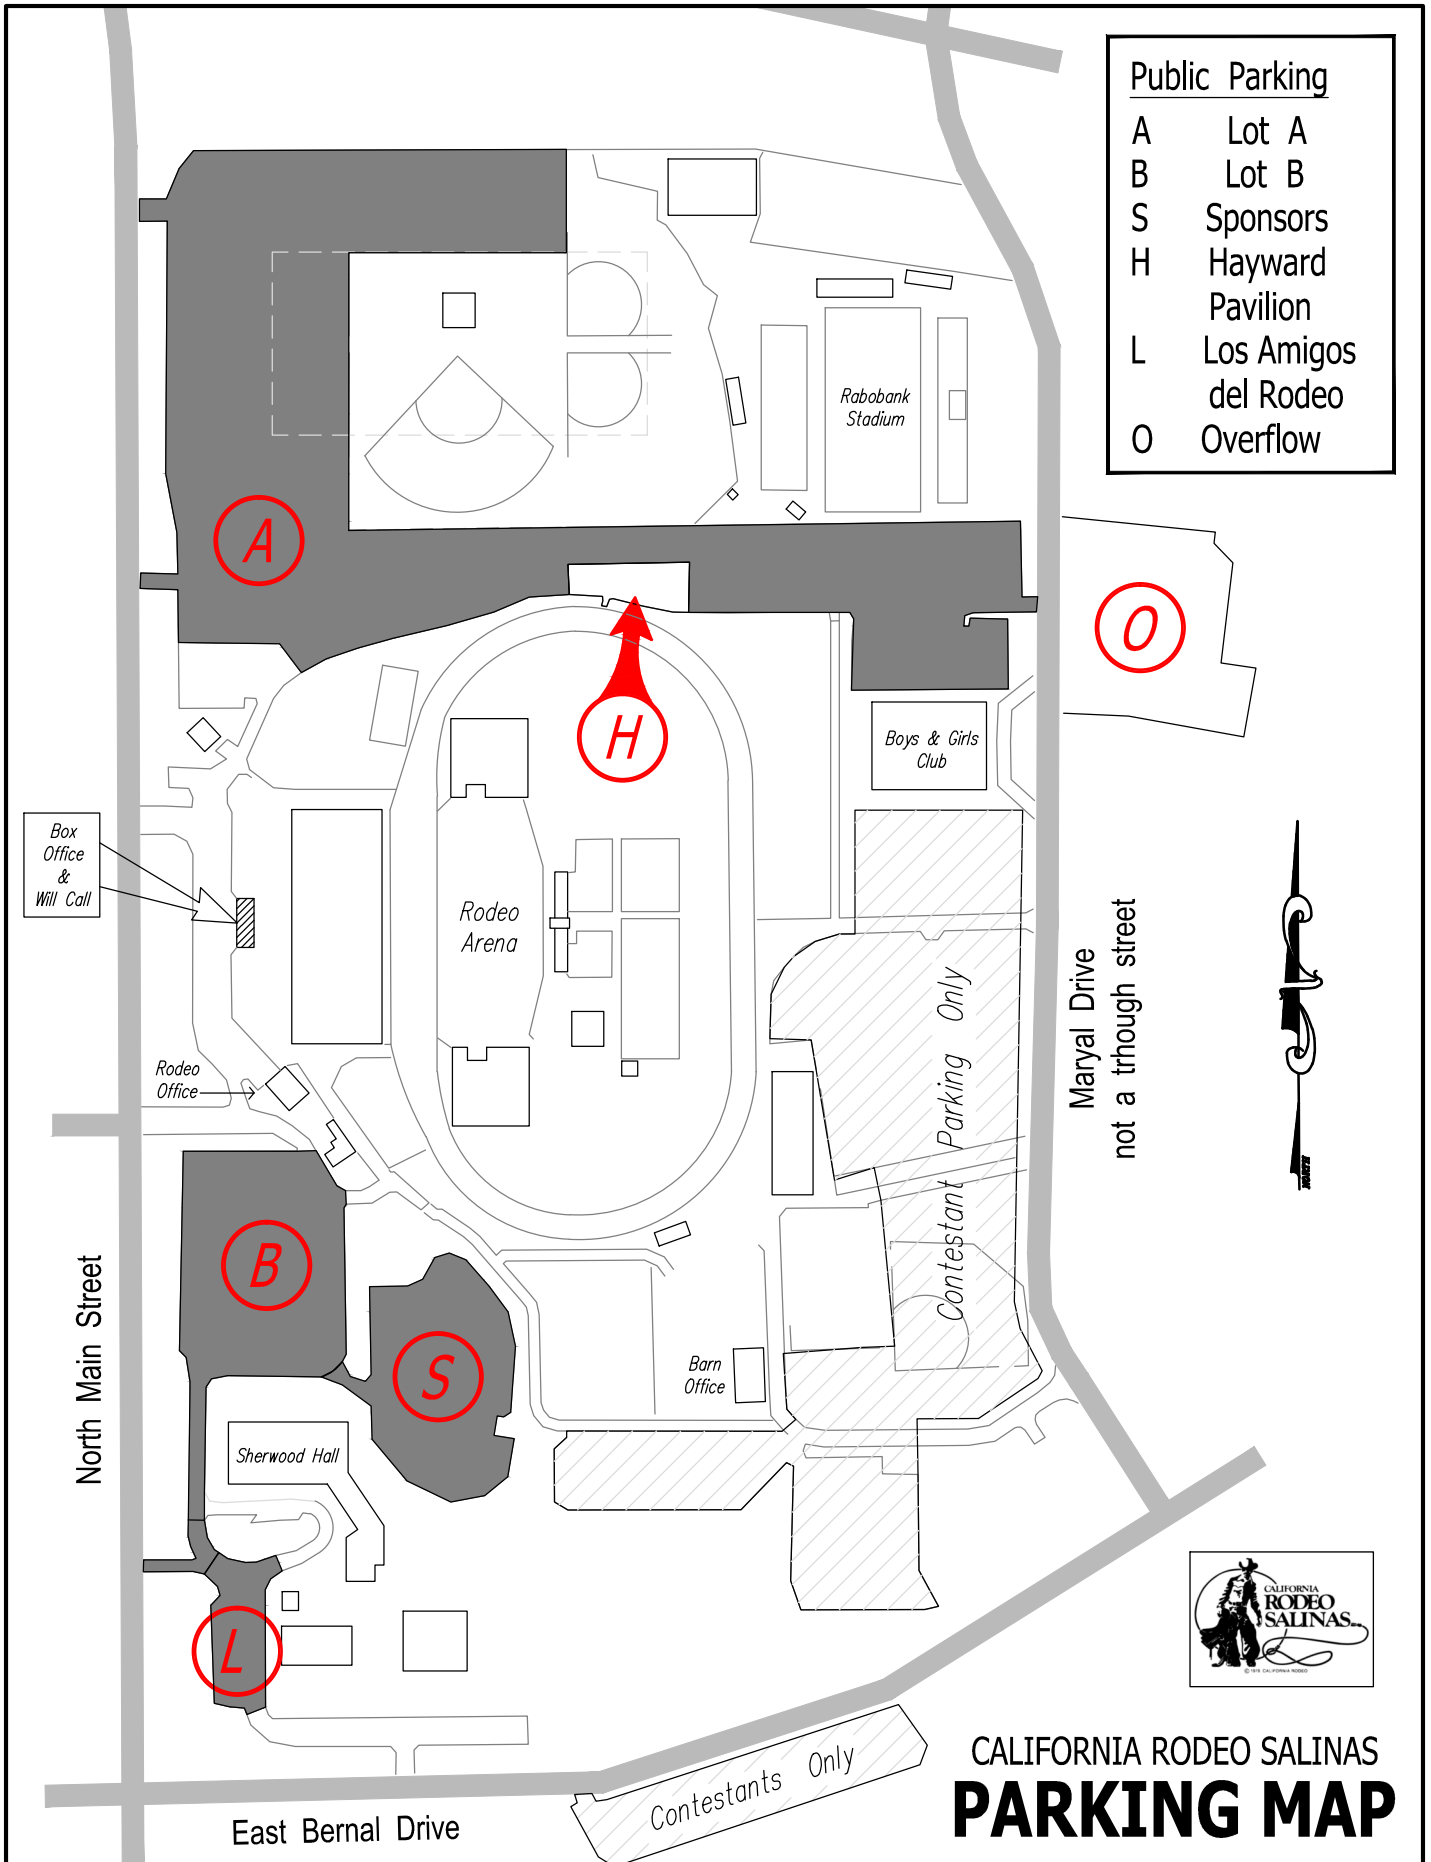

Public Parking	
A	Lot A
B	Lot B
S	Sponsors
H	Hayward Pavilion
L	Los Amigos del Rodeo
O	Overflow

Maryal Drive  
not a through street

CALIFORNIA RODEO SALINAS  
**PARKING MAP**

North Main Street

East Bernal Drive

Contestants Only

Box Office & Will Call

Rodeo Office

Rabobank Stadium

Boys & Girls Club

Rodeo Arena

Contestant Parking Only

Barn Office

Sherwood Hall