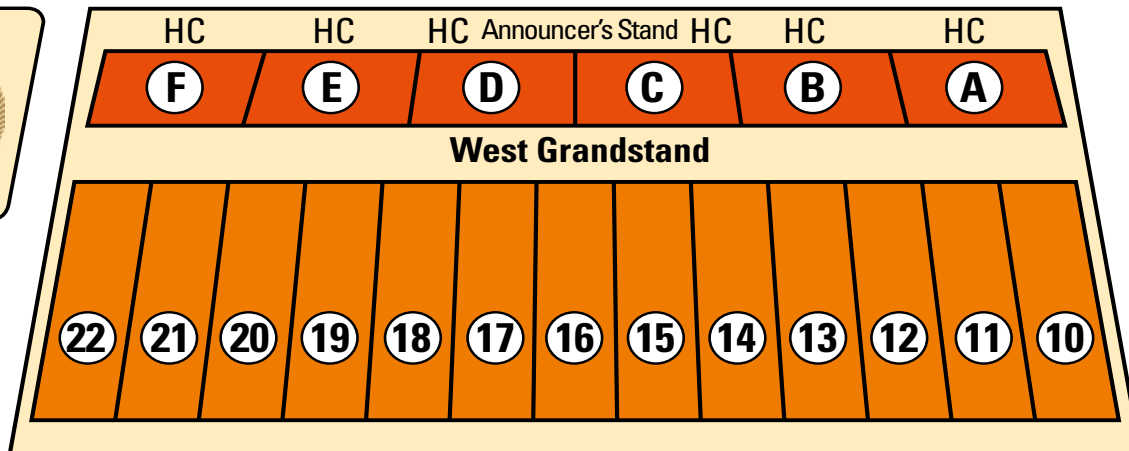

ARENA MAP

INSTANT REPLAY SCREEN

 in the box

N.E. Arena Bleachers

Homer Hayward Pavilion

Bucking Chutes

PENDLETON WHISKY SALOON

North Grandstand

South Grandstand

ARENA

TRACK

COORS BANQUET BULL XING CANTINA

MCDONALD'S KIDS CORRAL

SPONSOR HOSPITALITY TENT

MIDWAY

To Heritage Museum

KEY

-  BOX SEATS - CONTACT BOX OFFICE
-  GRANDSTAND - ADULT \$20 - CHILD \$7
-  GENERAL ADMISSION - ADULT \$15 - CHILD \$7
-  HC HANDICAP SECTIONS - CONTACT BOX OFFICE