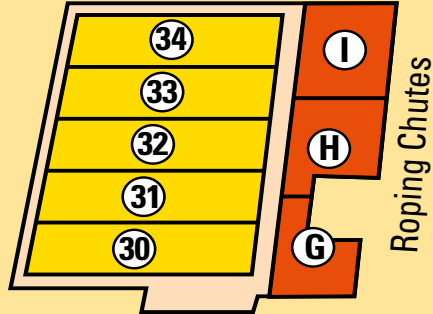

ARENA MAP

INSTANT REPLAY SCREEN

 in the box

N.E. Arena Bleachers

Homer Hayward Pavilion

Bucking Chutes

PENDLETON WHISKY SALOON

North Grandstand

South Grandstand

ARENA

TRACK

COORS BANQUET BULL XING CANTINA

MCDONALD'S KIDS CORRAL

SPONSOR HOSPITALITY TENT

MIDWAY

To Heritage Museum

KEY

-  BOX SEATS - CONTACT BOX OFFICE
-  GRANDSTAND - ADULT \$20 - CHILD \$7
-  GENERAL ADMISSION - ADULT \$15 - CHILD \$7
-  HC HANDICAP SECTIONS - CONTACT BOX OFFICE