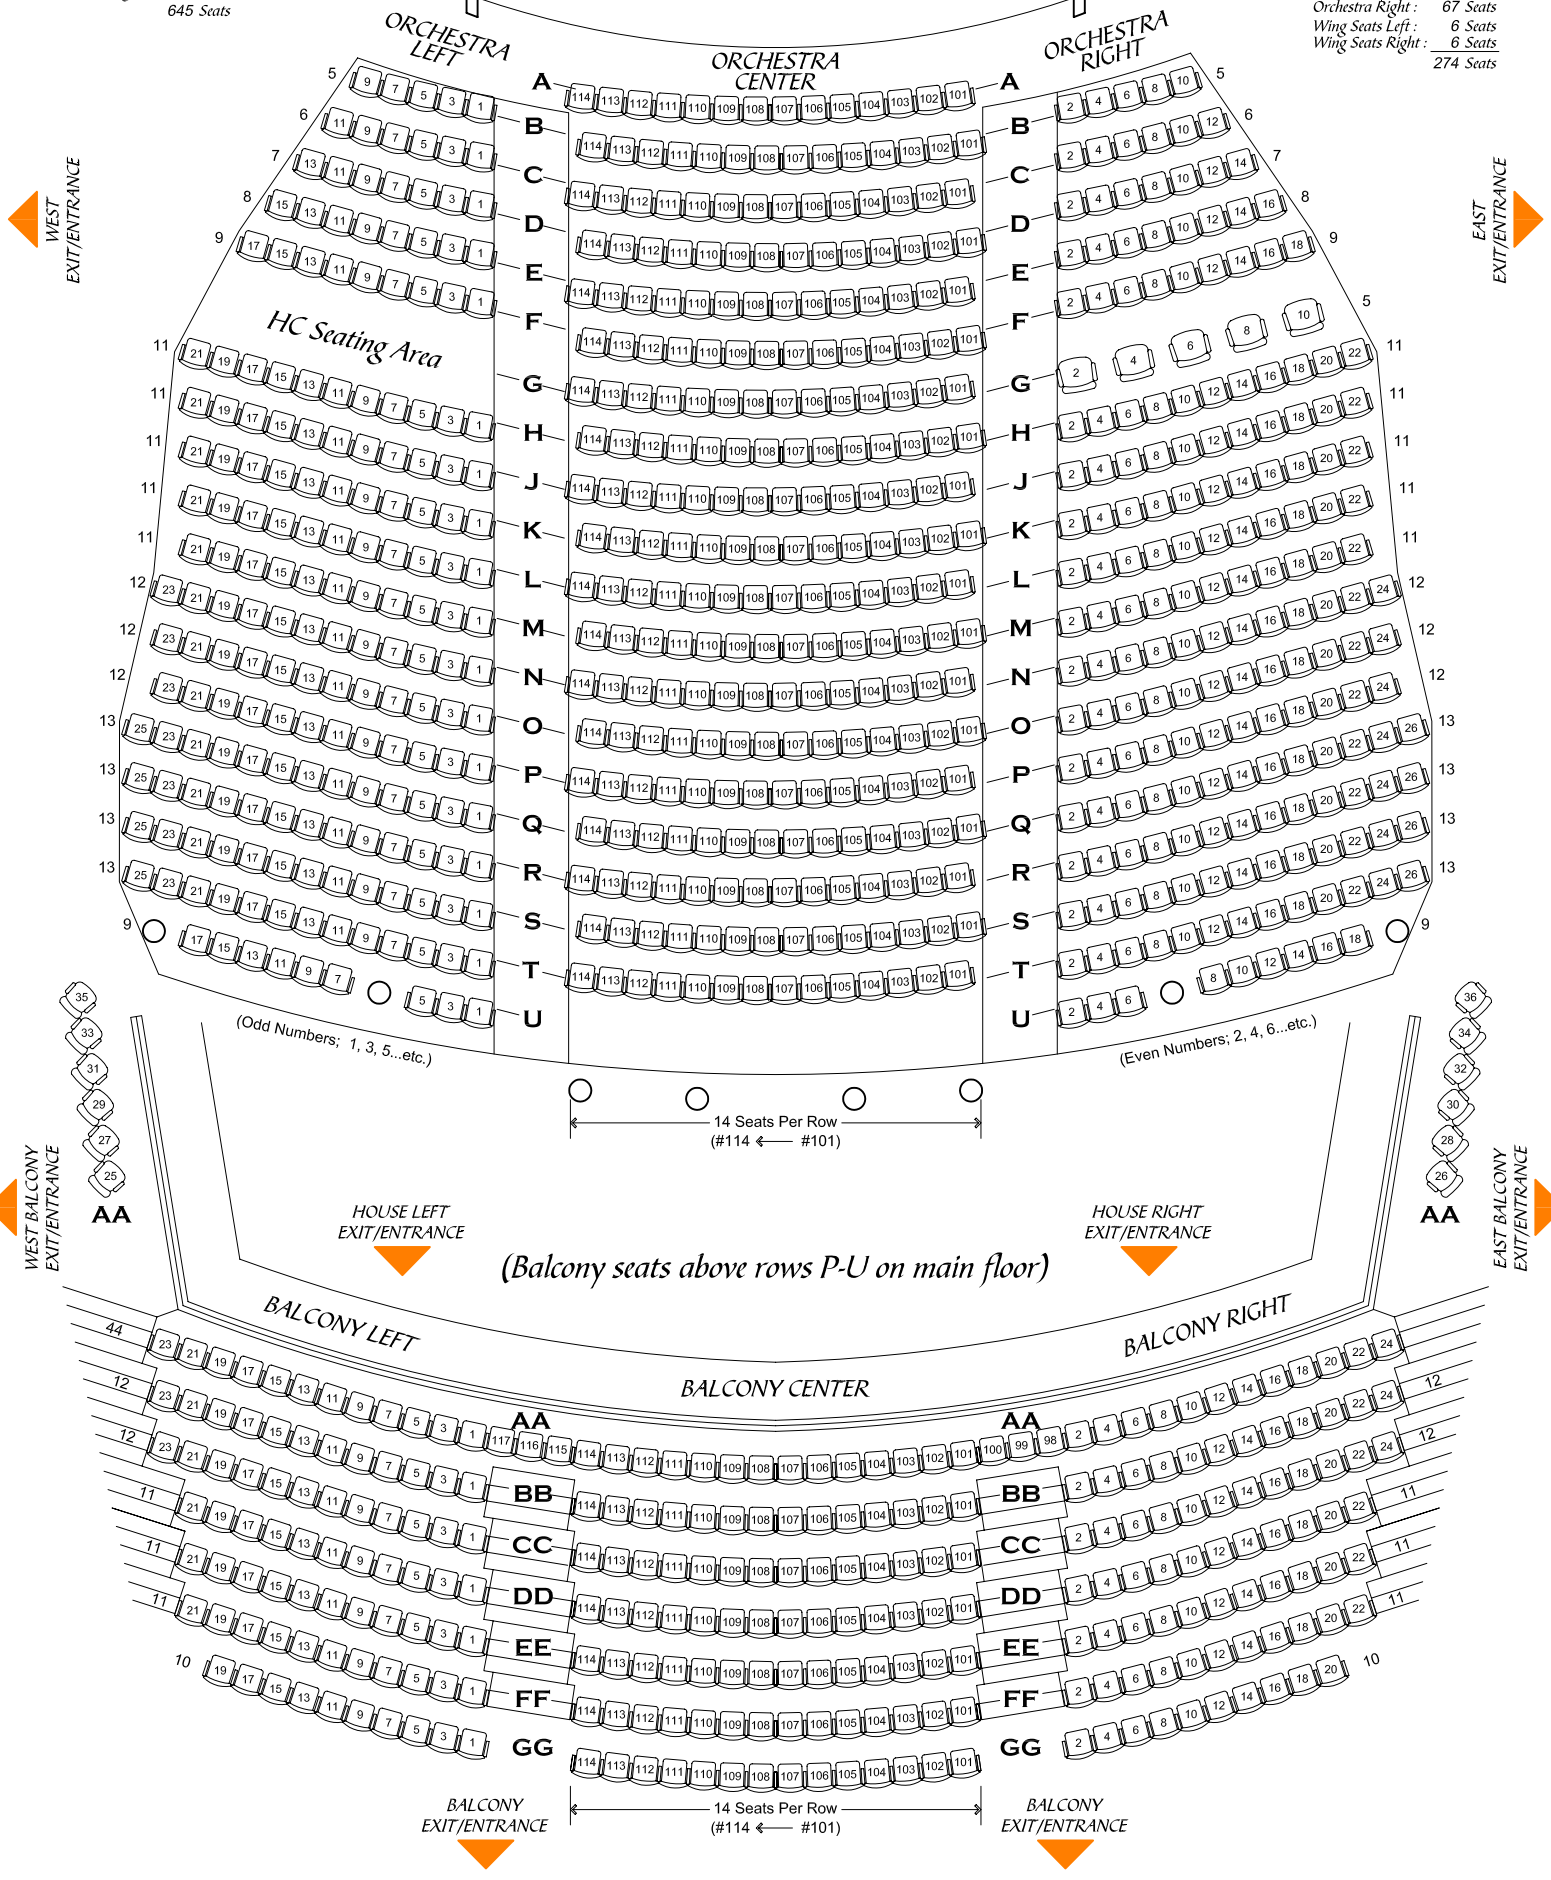

HOUSE SEATS 919 TOTAL

STAGE

MAIN FLOOR
Orchestra Left : 187 Seats
Orchestra Center : 266 Seats
Orchestra Right : 192 Seats
645 Seats

BALCONY
First Row : 44 Seats
Orchestra Left : 67 Seats
Orchestra Center : 84 Seats
Orchestra Right : 67 Seats
Wing Seats Left : 6 Seats
Wing Seats Right : 6 Seats
274 Seats

HC Seating Area

(Odd Numbers; 1, 3, 5...etc.)

(Even Numbers; 2, 4, 6...etc.)

14 Seats Per Row
(#114 ← #101)

HOUSE LEFT
EXIT/ENTRANCE

HOUSE RIGHT
EXIT/ENTRANCE

(Balcony seats above rows P-U on main floor)

BALCONY LEFT

BALCONY CENTER

BALCONY RIGHT

BALCONY
EXIT/ENTRANCE

14 Seats Per Row
(#114 ← #101)

BALCONY
EXIT/ENTRANCE