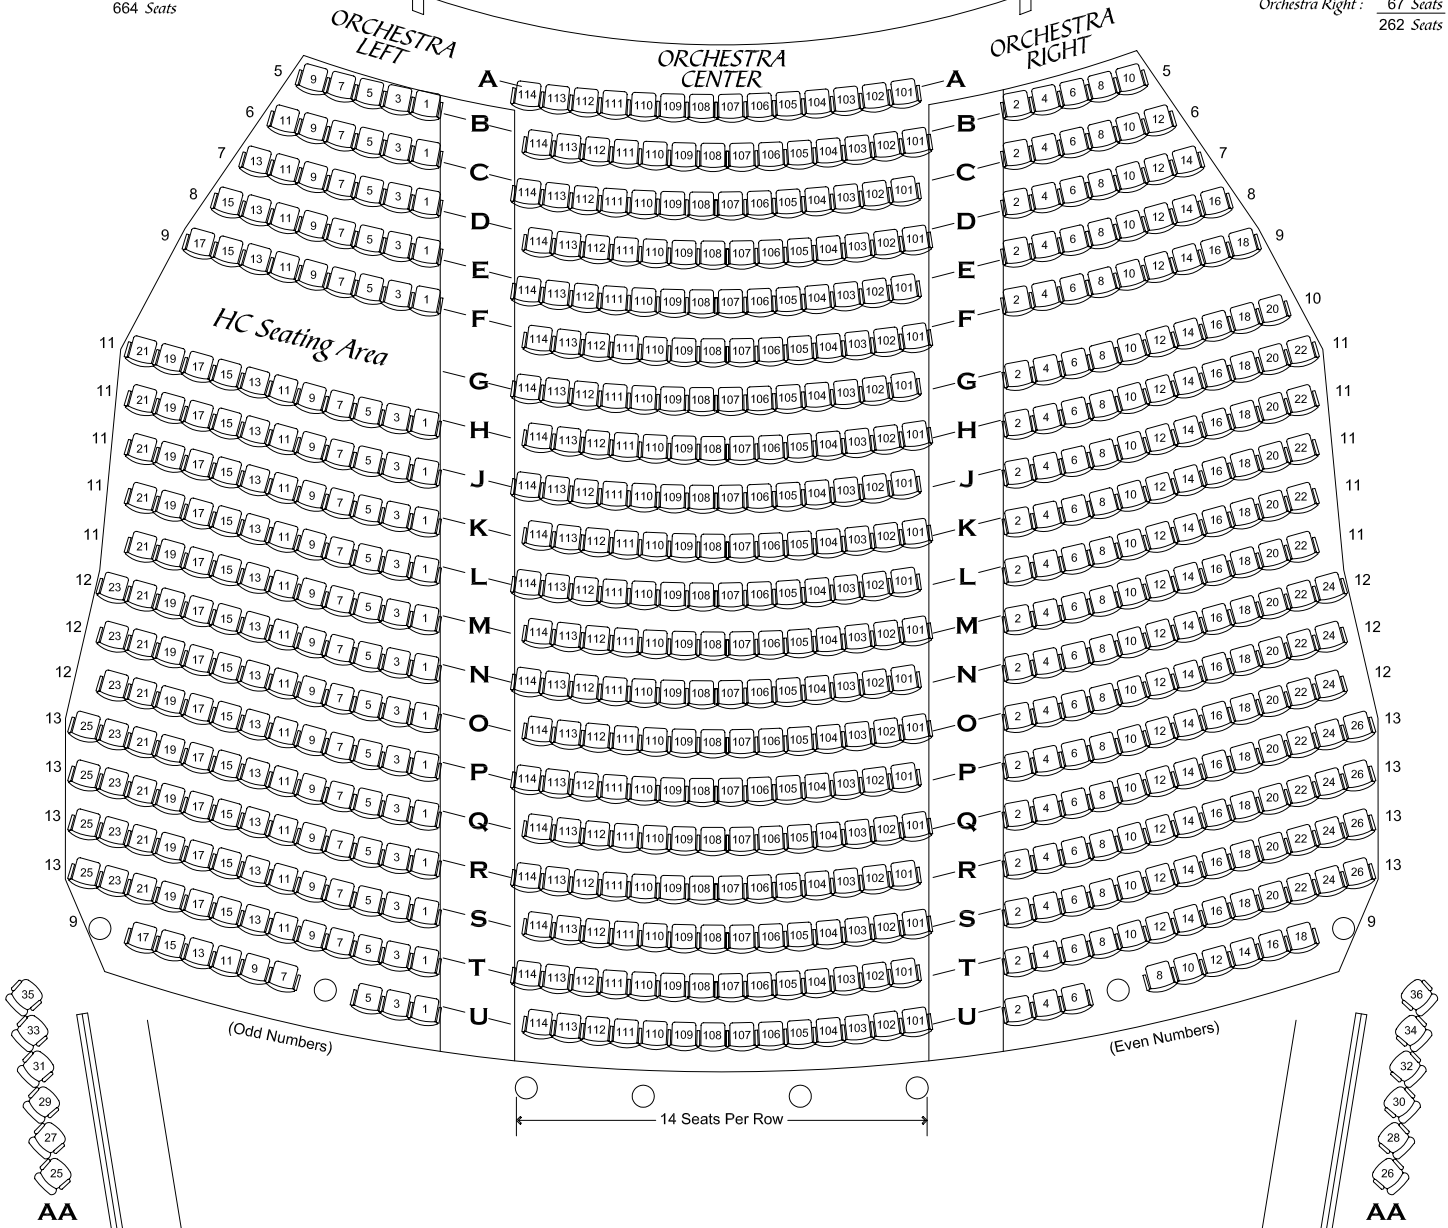

HOUSE SEATS 926 TOTAL

MAIN FLOOR

Orchestra Left : 187 Seats
 Orchestra Center : 280 Seats
 Orchestra Right : 197 Seats
 664 Seats

BALCONY

First Row : 44 Seats
 Orchestra Left : 67 Seats
 Orchestra Center : 84 Seats
 Orchestra Right : 67 Seats
 262 Seats

STAGE

(Balcony seats above rows P-U on main floor)