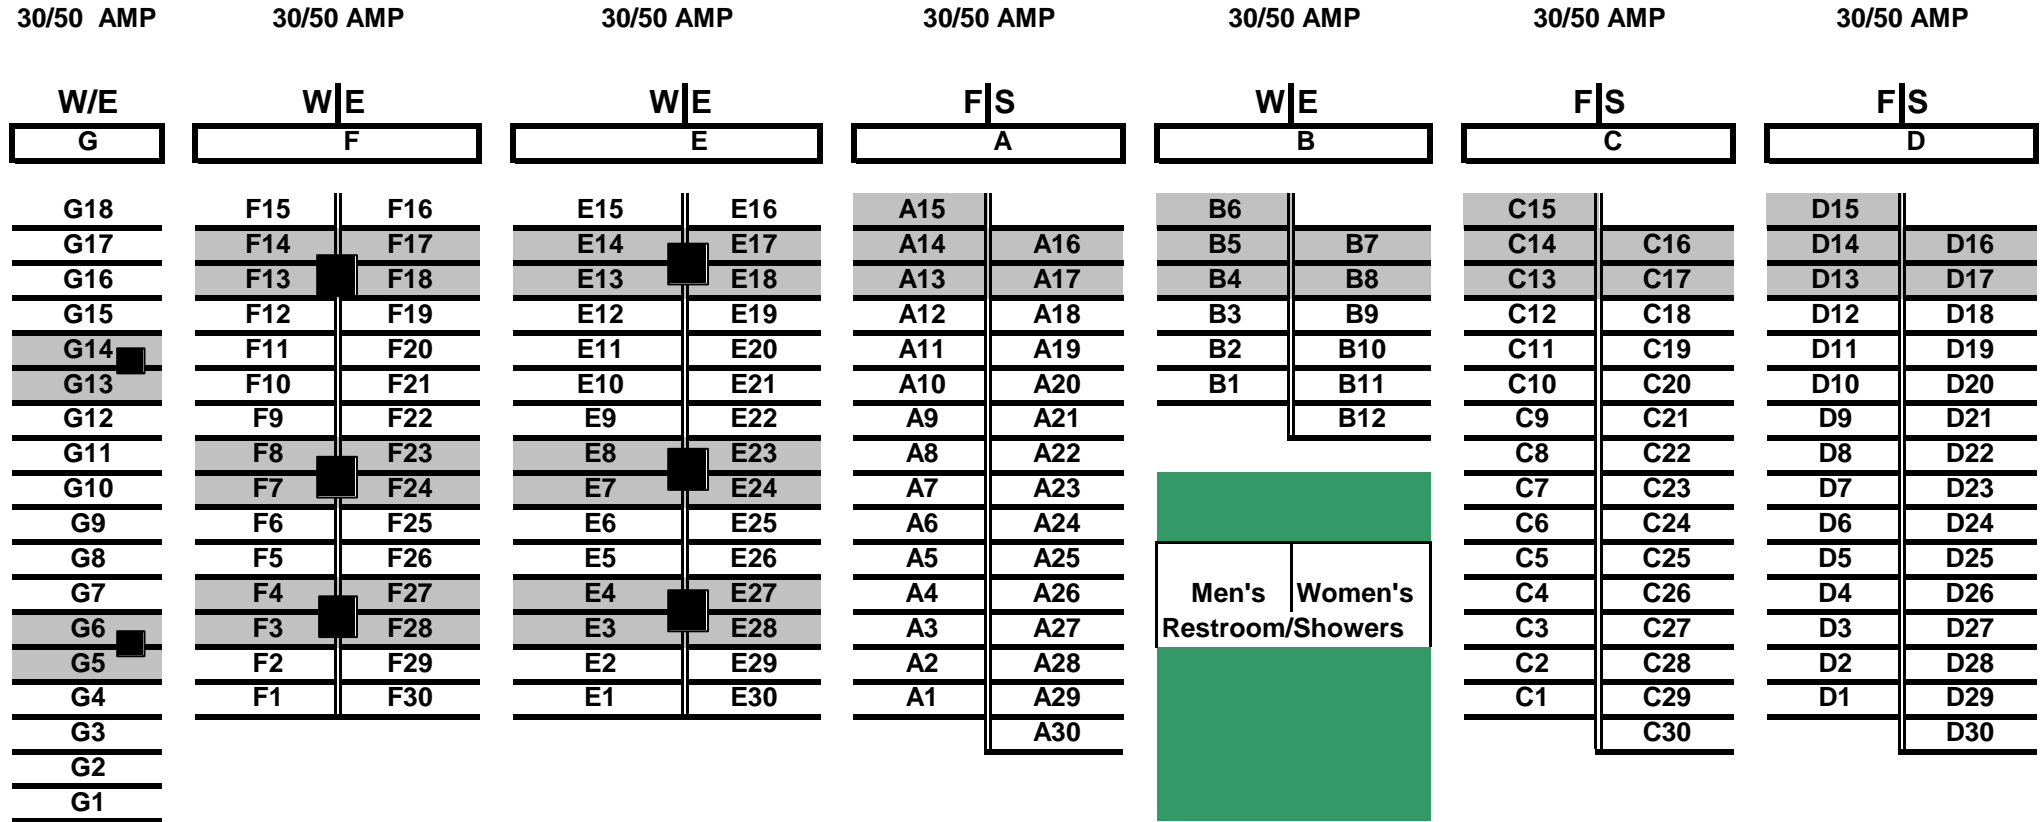

WINDMILL CAMPGROUND

WINDMILL ROAD

Windmill Campground	
Full Service Sites:	90
Water & Electric Sites:	90
TOTAL SITES	180

- Electrical Pedestals
- * Each site is 17' wide x 40' long.
- * Roadway is 25'
- 50 & 30 amp service. (4 - 50 amps to each pedestal in rows E, F & G)
- 30 amp service. (cords pull from pedestal in rows E,F & G)