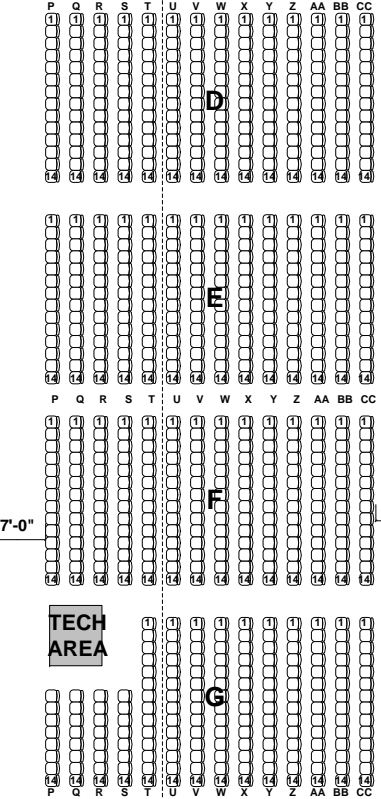

CHARLOTTE HARBOR EVENT AND CONFERENCE CENTER

110'-0"

Restrooms

Family Restroom

Restrooms

60'x40'x42" Stage
Seating for 1738

WALK TO STAGE

Main Entrance

Myakka Room

Peace River Room

APPROVED BY: _____

DATE: _____