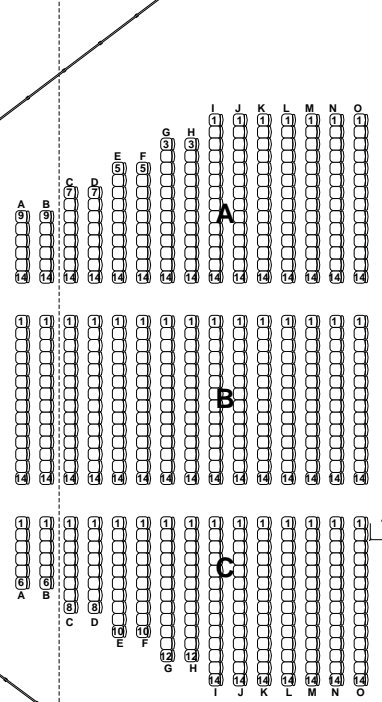

CHARLOTTE HARBOR EVENT AND CONFERENCE CENTER

110'-0"

Restrooms

Family Restroom

Restrooms

60'x40'x42" Stage
Seating for 1738

WALK TO STAGE

Main Entrance

Myakka Room

Peace River Room

APPROVED BY: _____

DATE: _____