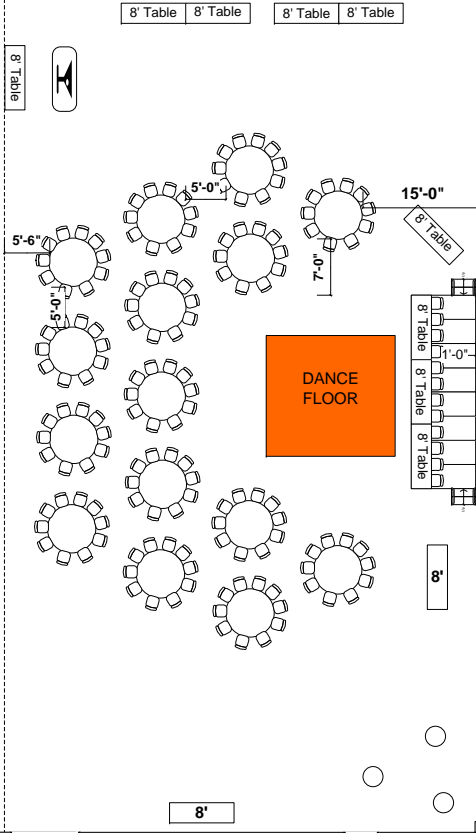

Wedding Reception

Seating for 162

EQUIPMENT LIST

(11) 8'x30 Tables
(4) 30" High Boys
162 Chairs
8 3' x 8' x 24" risers

DANCE FLOOR

Restrooms

Family Restroom

Restrooms

Myakka Room

Peace River Room

APPROVED BY: _____

DATE: _____