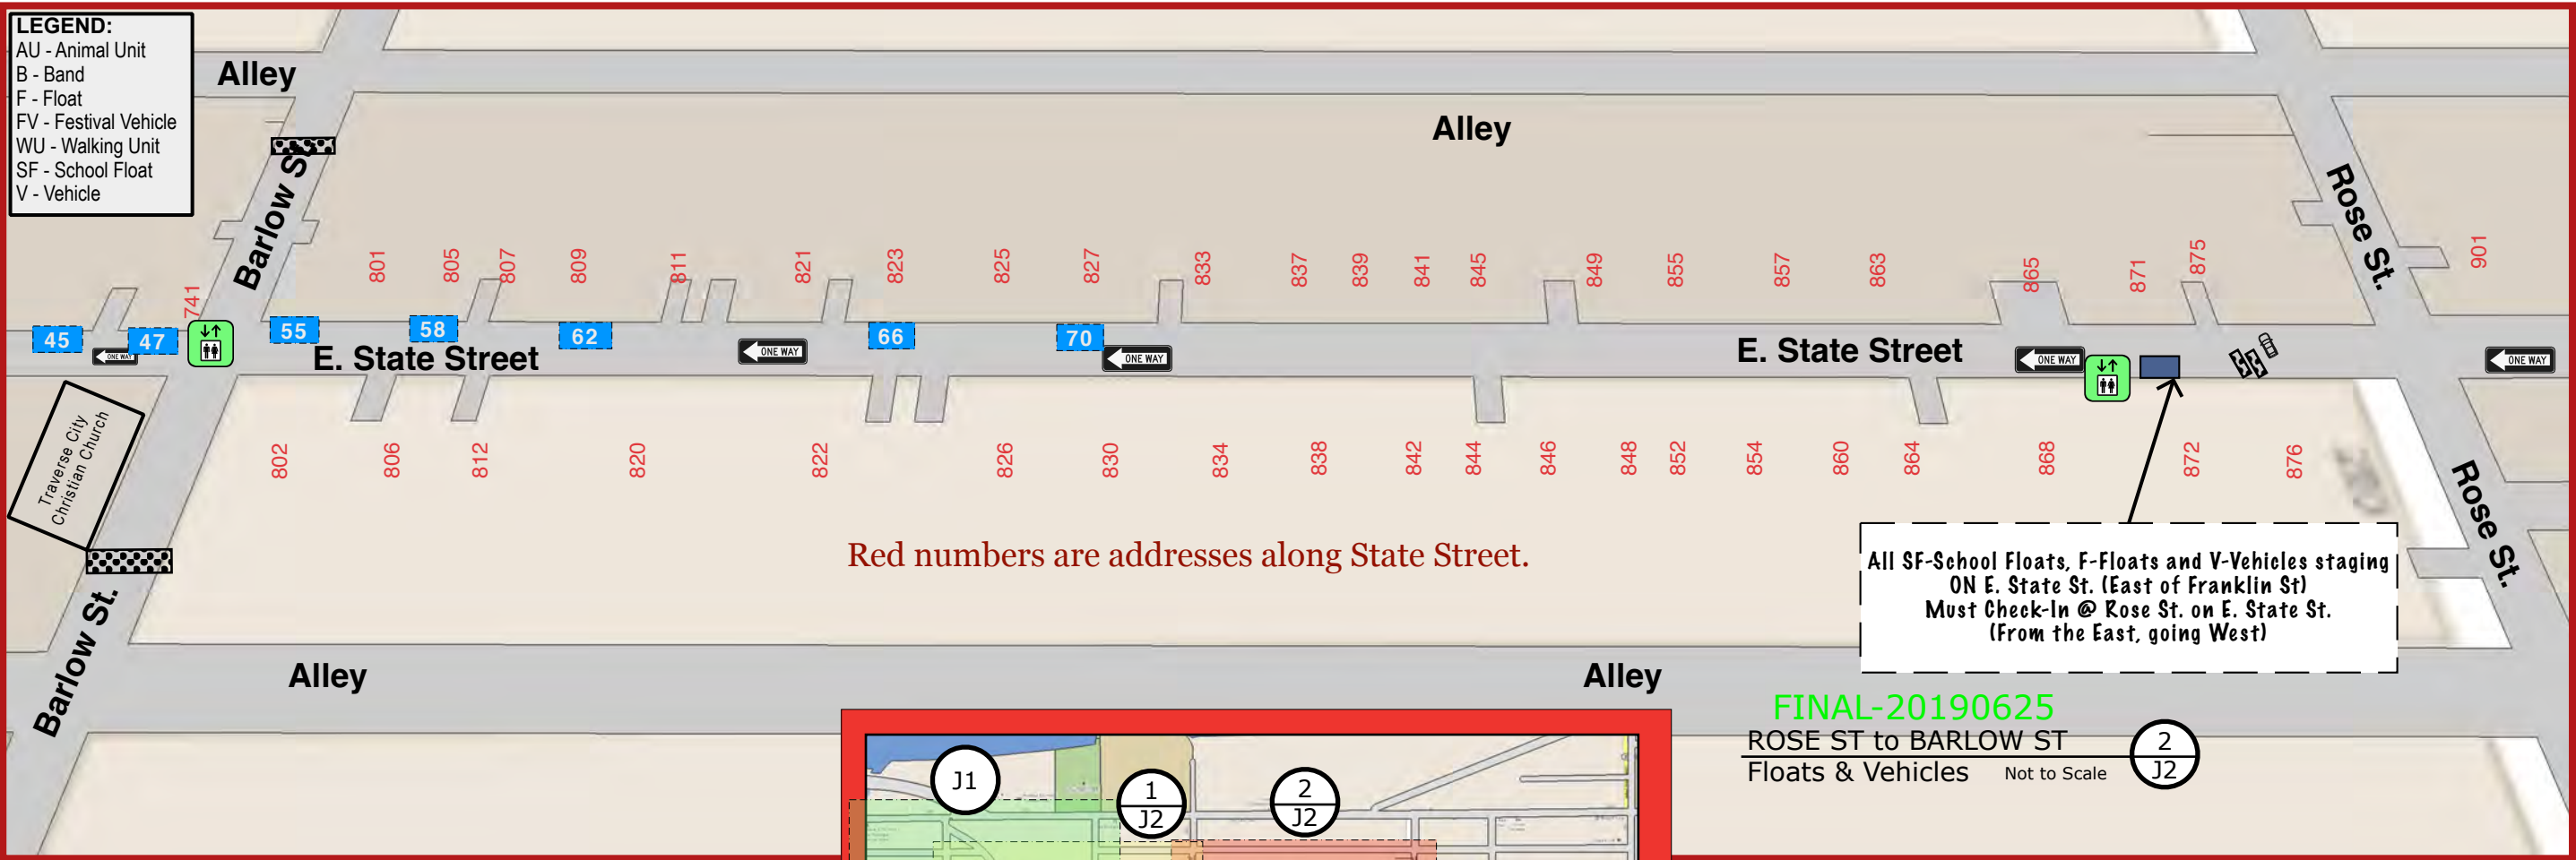

LEGEND:
 AU - Animal Unit
 B - Band
 F - Float
 FV - Festival Vehicle
 WU - Walking Unit
 SF - School Float
 V - Vehicle

All SF-School Floats must be staged by 5:15pm Thursday Afternoon. (For Judges)

All SF-School Floats, F-Floats and V-Vehicles staging ON E. State St. (East of Franklin St) Must Check-In @ Rose St. on E. State St. (From the East, going West)

All SF-School Floats & FV-Festival Vehicles staging ON E. State St. (West of Franklin St) or ON Franklin St. MUST Check-In @ the corner of Wellington St. and E. State St. (From the West, heading East)

Buses must continue West on Washington to Cass Street... then travel to end of route.

Buses must continue West on Washington to Cass Street... then travel to end of route.

Drop-Off Area:
 Drivers cannot park here, cannot leave vehicle. Drop-off only on Washington St.

Junior Royale Parade
Thursday, July 04, 2019
6:30pm Start

FINAL-20190625
 Mixing|Lineup Map

Not to Scale

J1

LEGEND:
 AU - Animal Unit
 B - Band
 F - Float
 FV - Festival Vehicle
 WU - Walking Unit
 SF - School Float
 V - Vehicle