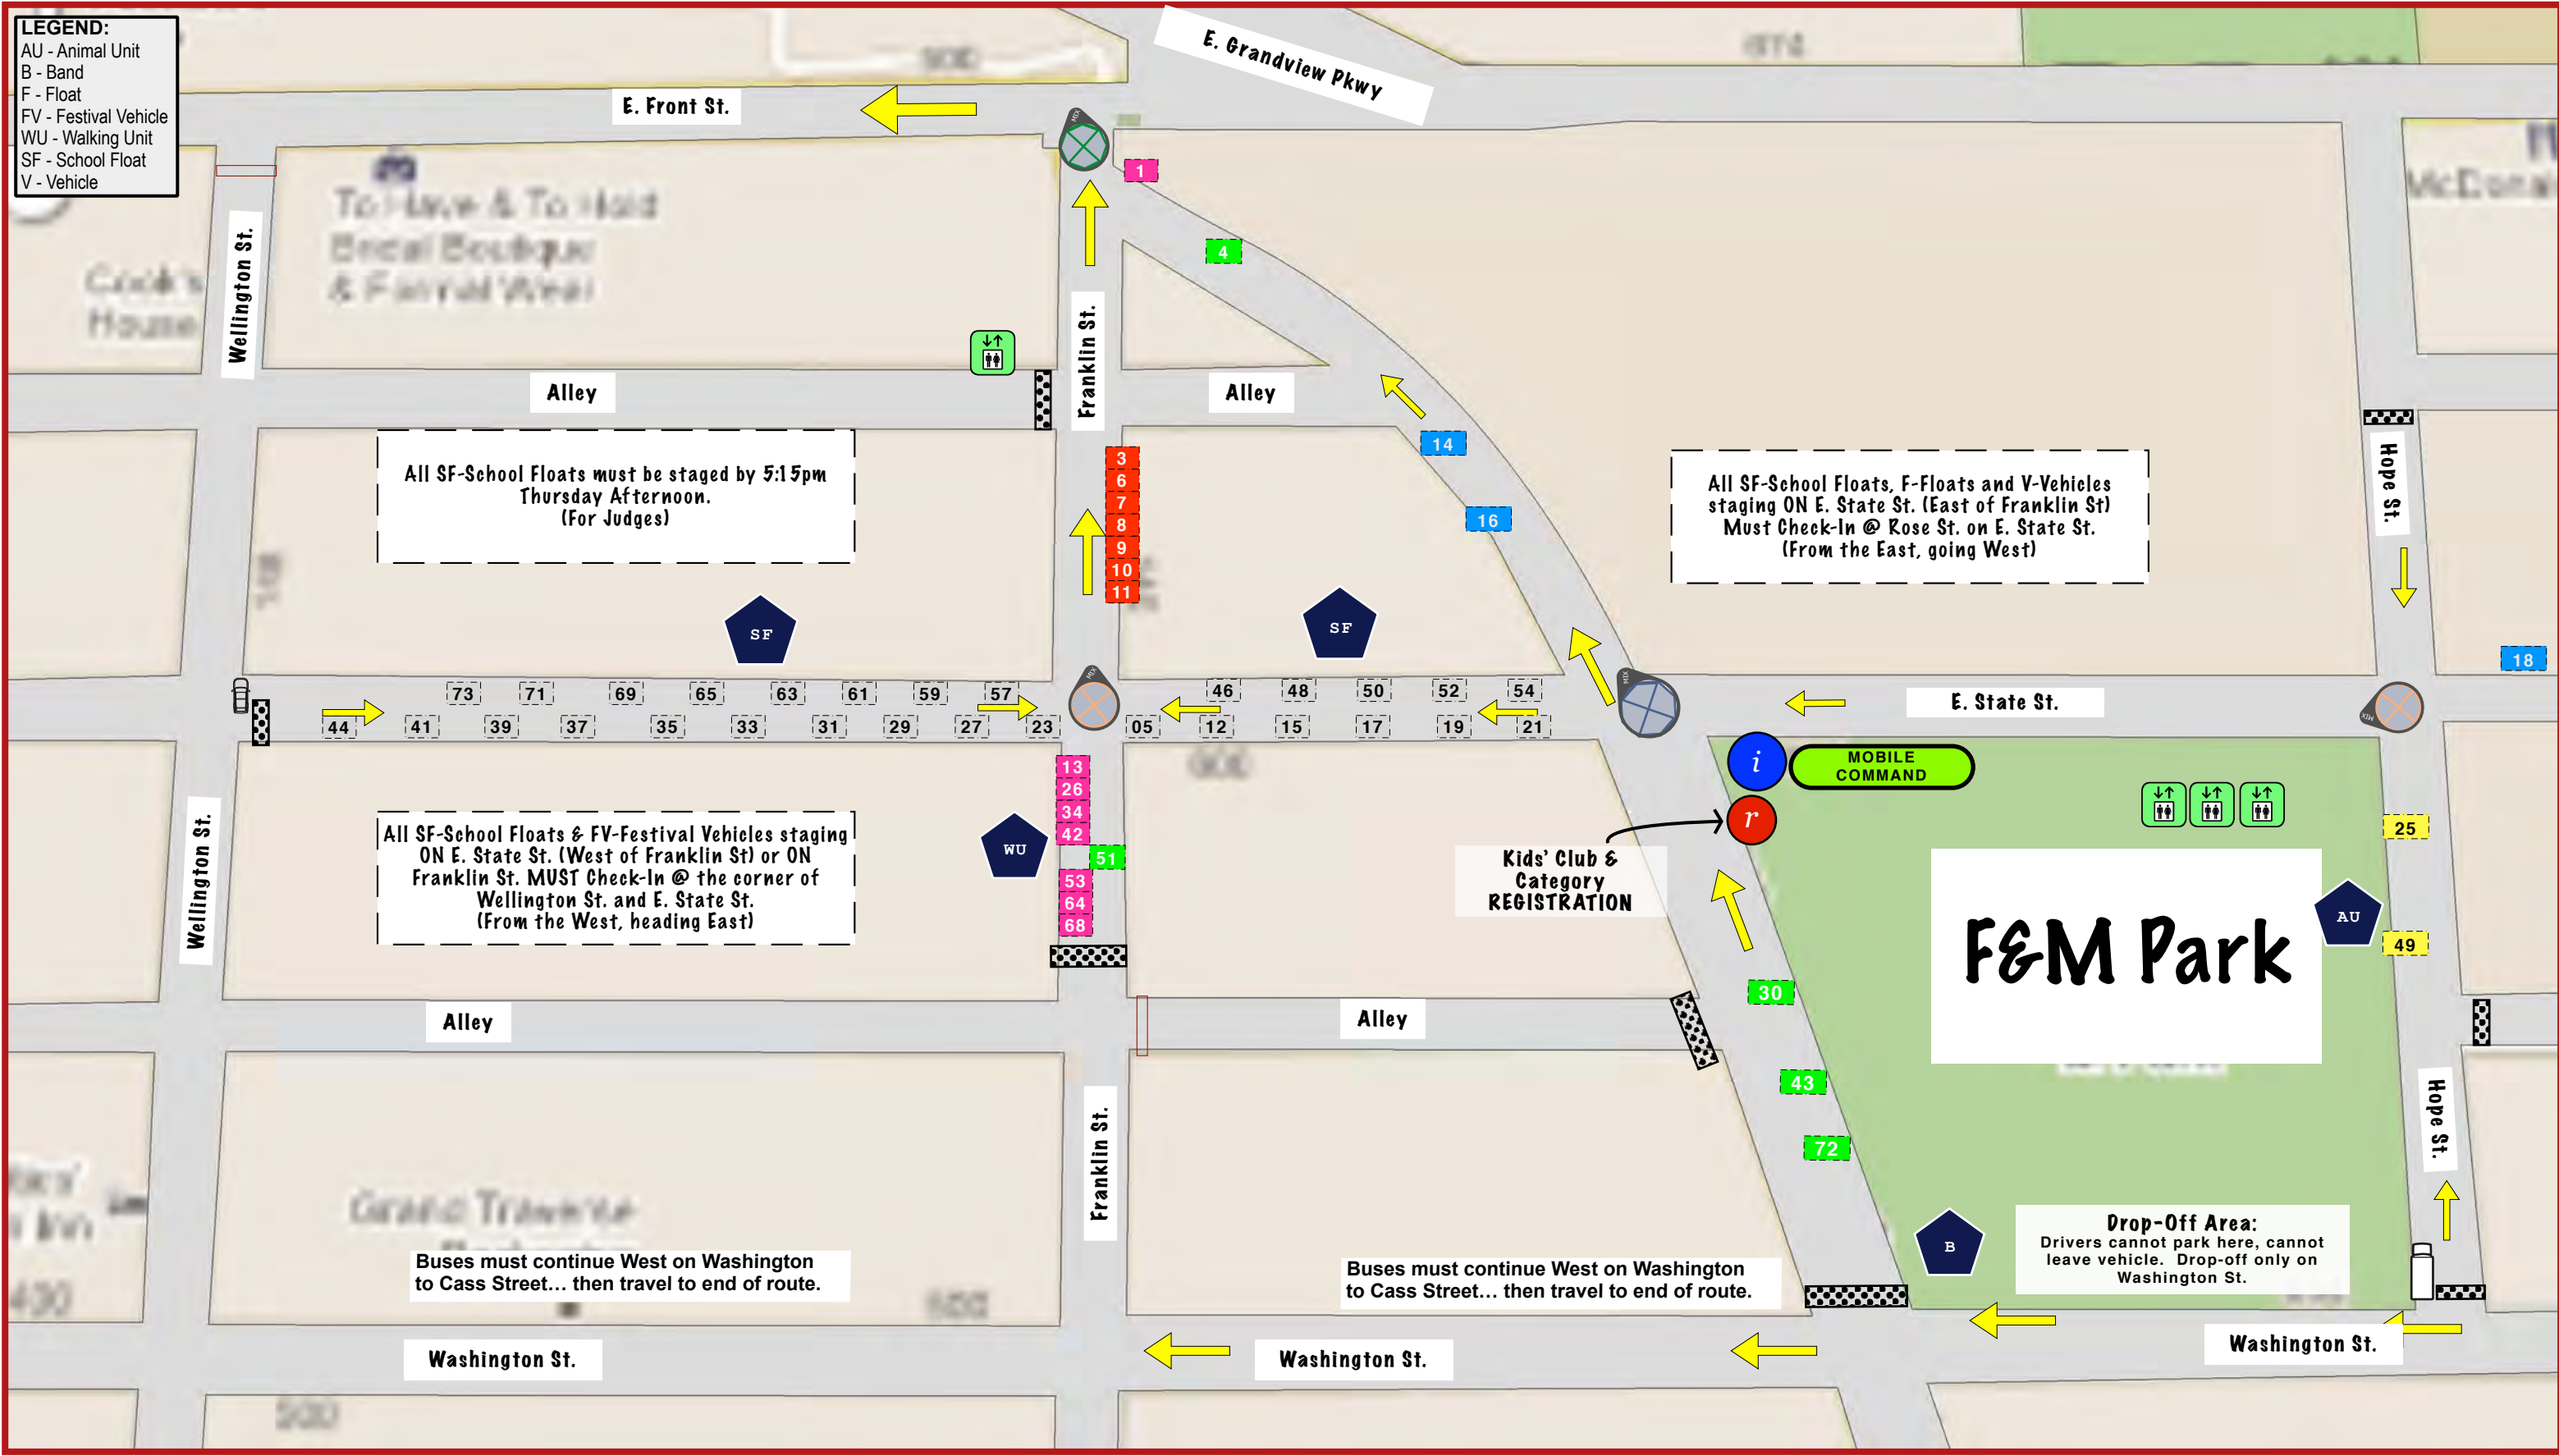

LEGEND:
 AU - Animal Unit
 B - Band
 F - Float
 FV - Festival Vehicle
 WU - Walking Unit
 SF - School Float
 V - Vehicle

All SF-School Floats must be staged by 5:15pm Thursday Afternoon. (For Judges)

All SF-School Floats, F-Floats and V-Vehicles staging ON E. State St. (East of Franklin St) Must Check-In @ Rose St. on E. State St. (From the East, going West)

All SF-School Floats & FV-Festival Vehicles staging ON E. State St. (West of Franklin St) or ON Franklin St. MUST Check-In @ the corner of Wellington St. and E. State St. (From the West, heading East)

Buses must continue West on Washington to Cass Street... then travel to end of route.

Buses must continue West on Washington to Cass Street... then travel to end of route.

Drop-Off Area:
 Drivers cannot park here, cannot leave vehicle. Drop-off only on Washington St.

Junior Royale Parade
Thursday, July 04, 2019
6:30pm Start

FINAL-20190625
 Mixing|Lineup Map

Not to Scale

J1

LEGEND:
 AU - Animal Unit
 B - Band
 F - Float
 FV - Festival Vehicle
 WU - Walking Unit
 SF - School Float
 V - Vehicle