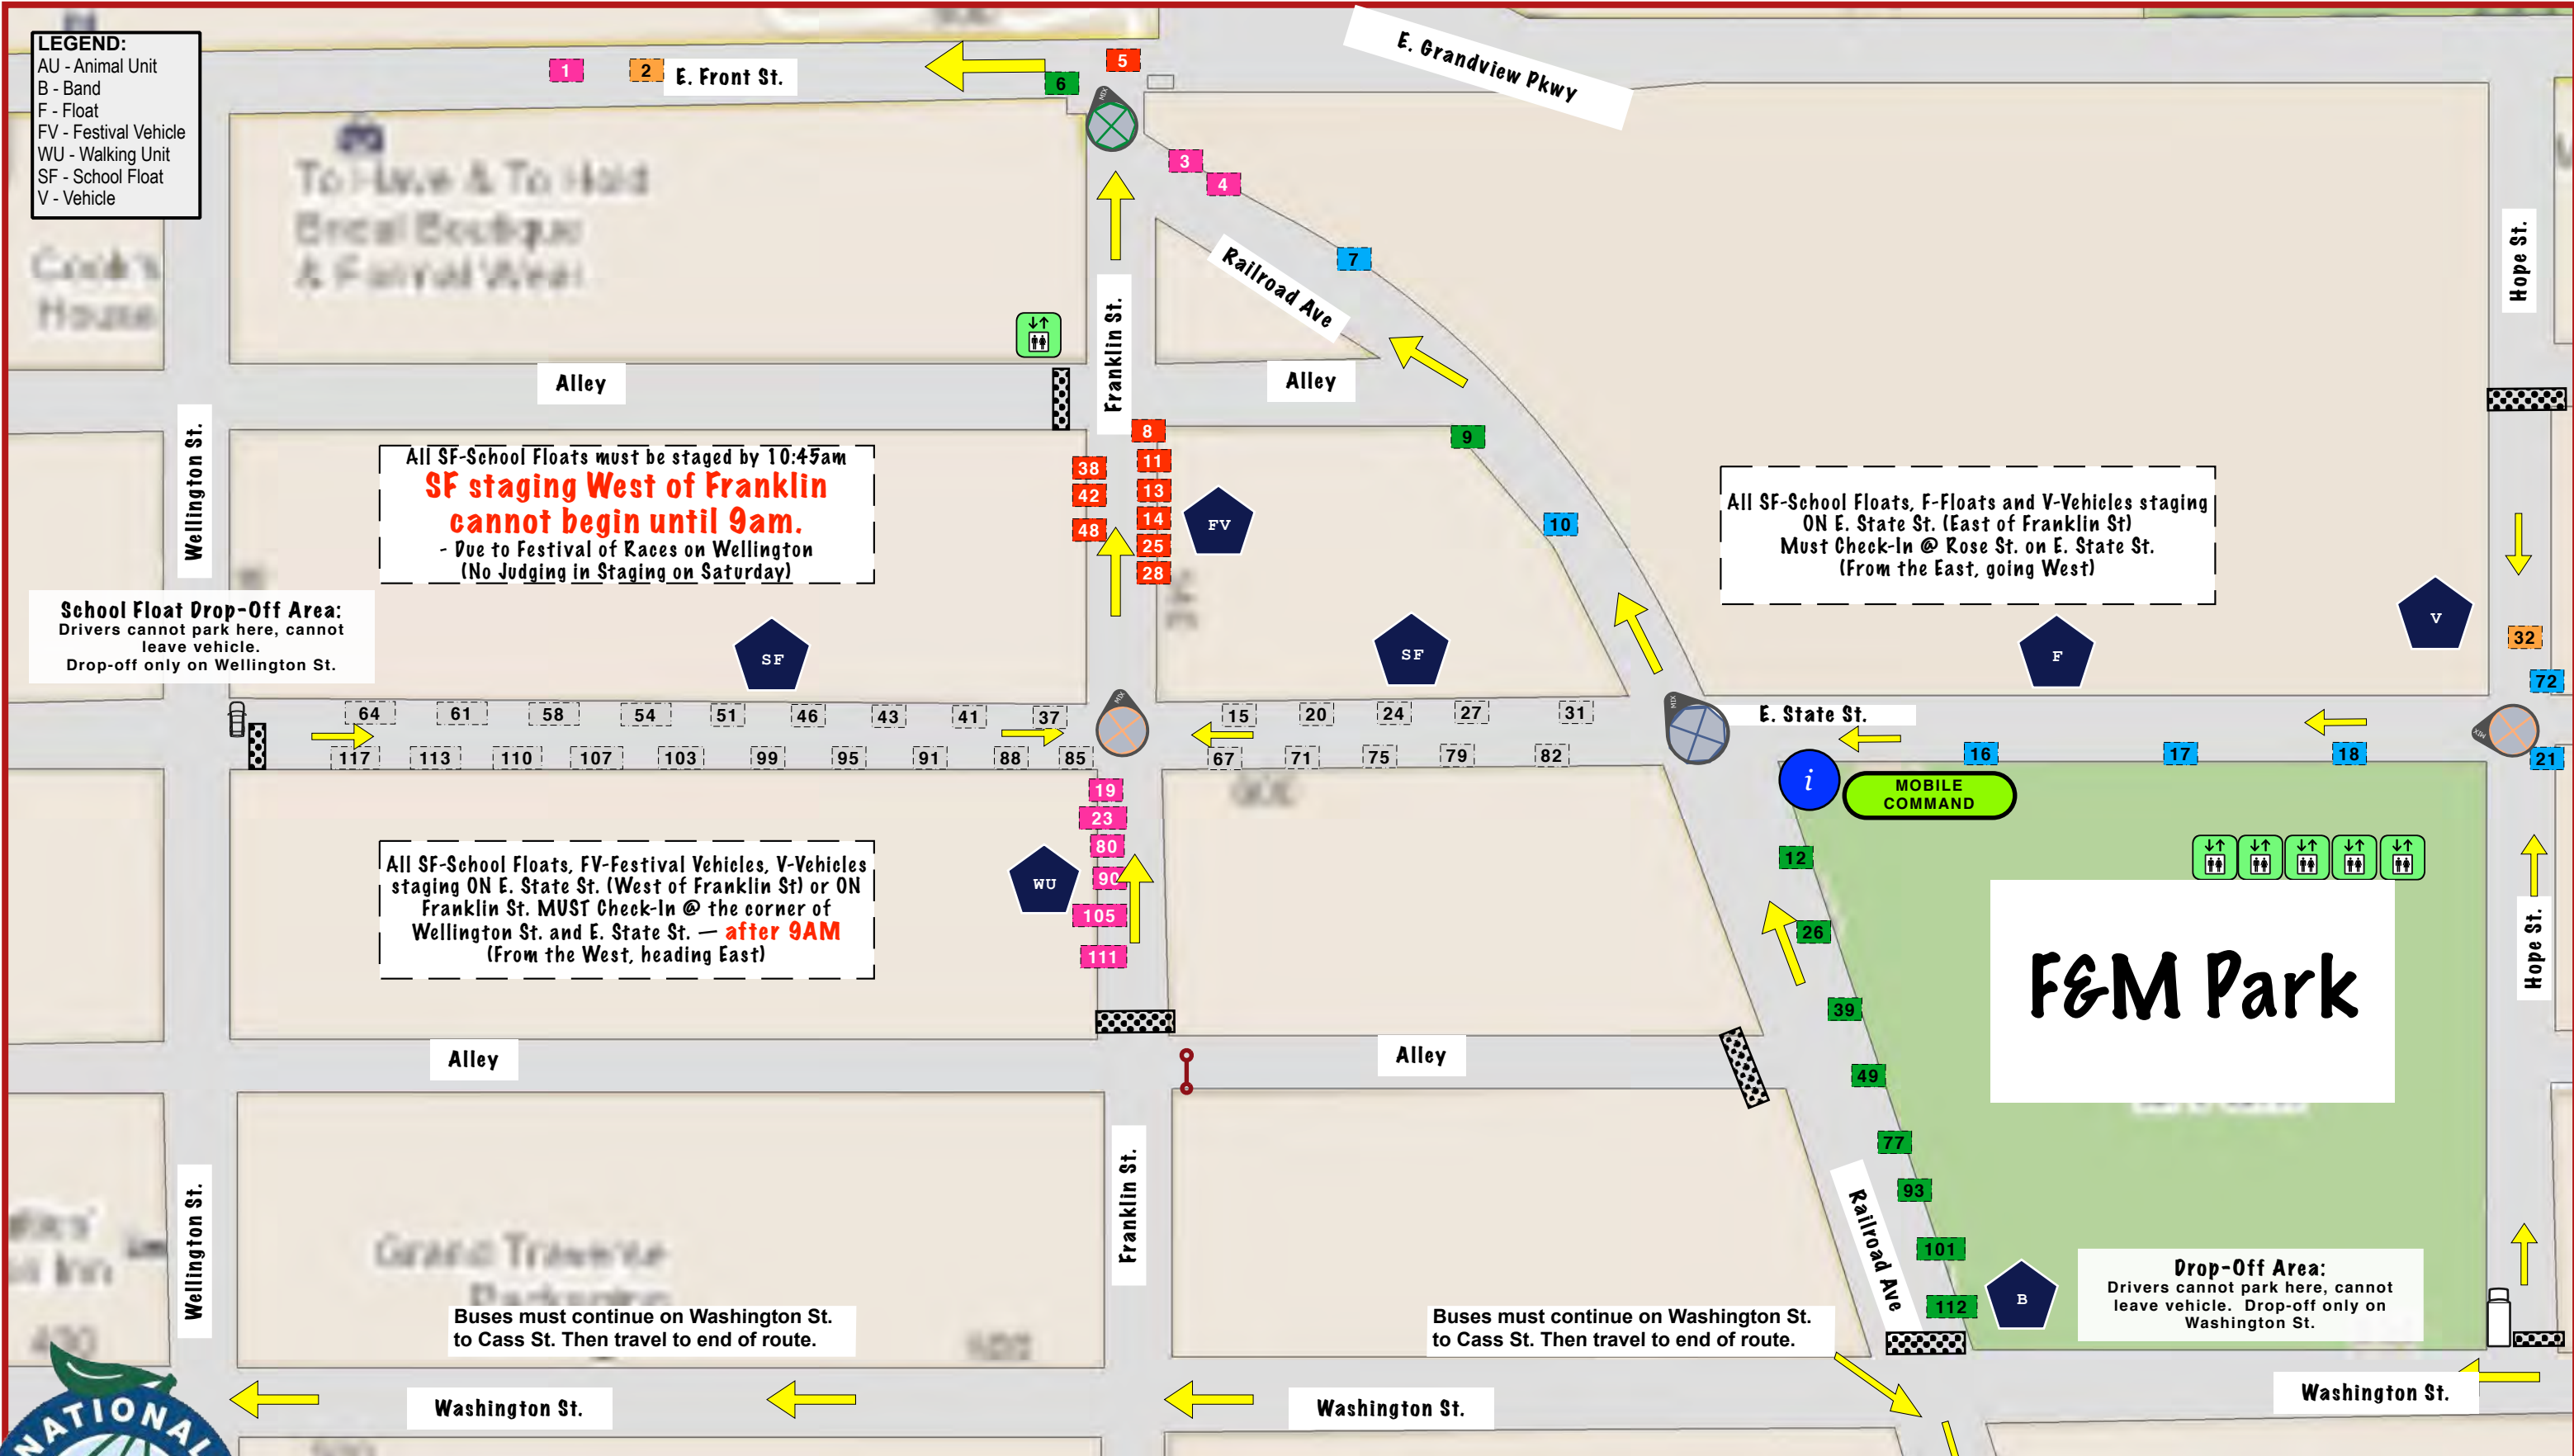

- LEGEND:**
 AU - Animal Unit
 B - Band
 F - Float
 FV - Festival Vehicle
 WU - Walking Unit
 SF - School Float
 V - Vehicle

DTE
 Foundation

**DTE Foundation
 Cherry Royale Parade
 Saturday, July 06, 2019 - 11:15am Start**

20190618
 Mixing|Lineup Map
 Not to Scale

C1

20190618
 Mixing | Lineup
 Not to Scale
 C2

DTE Foundation
 Cherry Royale Parade
 Saturday, July 06, 2019 -
 11:15am Start

DTE
 Foundation