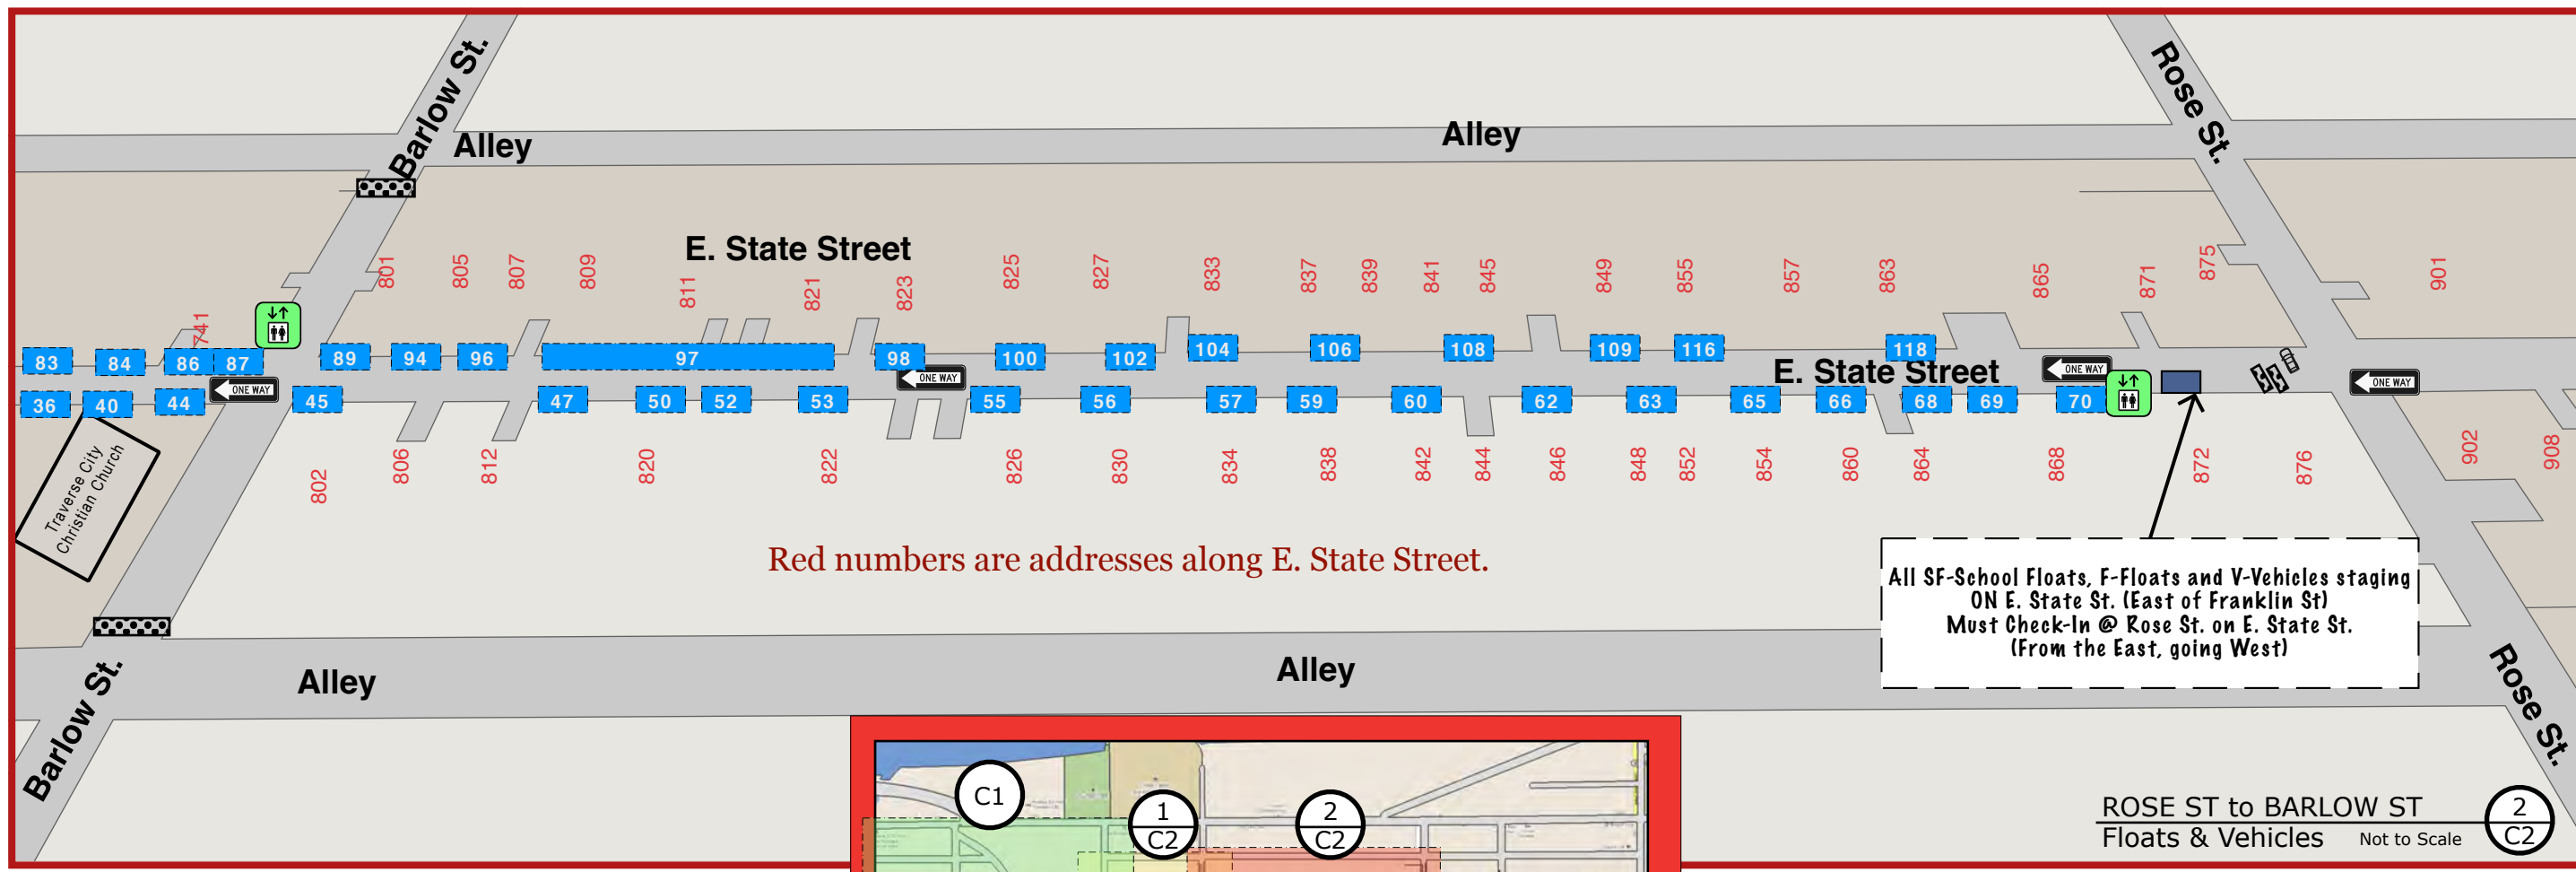

- LEGEND:**
 AU - Animal Unit
 B - Band
 F - Float
 FV - Festival Vehicle
 WU - Walking Unit
 SF - School Float
 V - Vehicle

DTE
 Foundation

**DTE Foundation
 Cherry Royale Parade
 Saturday, July 06, 2019 - 11:15am Start**

20190618
 Mixing|Lineup Map
 Not to Scale

C1

20190618
 Mixing | Lineup
 Not to Scale
 C2

DTE Foundation
 Cherry Royale Parade
 Saturday, July 06, 2019 -
 11:15am Start

DTE
 Foundation