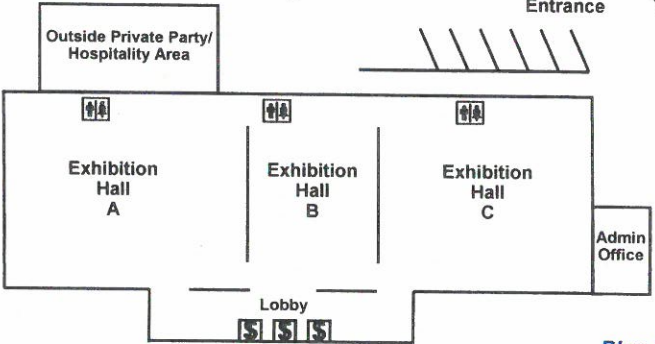

Restrooms

ATM Locations

Loading Dock Entrance

Stall Barn

Stall Barn

Dr. Jack Giesy
Equestrian Arena

Outside Private Party/
Hospitality Area

Exhibition
Hall
A

Exhibition
Hall
B

Exhibition
Hall
C

Lobby

Admin Office

Green Gate

Blue Gate

Main Midway

Yellow Gate

"E" Barn - East

South Hall 3

"E" Barn - South

South Hall 2

South Hall 1

Food Court

Available Parking
By Prior Arrangement

Miscellaneous