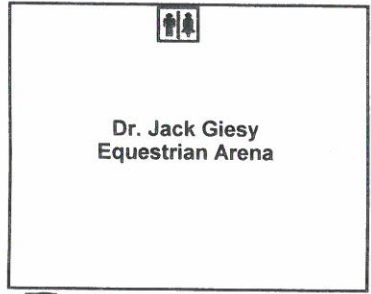

Fairgrounds Way

West Entrance

NE 179th Street

NE 179th Street

I-5
Exit 9

I-5

CLARK COUNTY EVENT CENTER *at the fairgrounds*

Legend

Restrooms

ATM Locations

Loading Dock Entrance

Stall Barn

Stall Barn

Dr. Jack Giesy
Equestrian Arena

Outside Private Party/
Hospitality Area

Exhibition
Hall
A

Exhibition
Hall
B

Exhibition
Hall
C

Lobby

Admin Office

Green Gate

Blue Gate

Main Midway

Yellow Gate