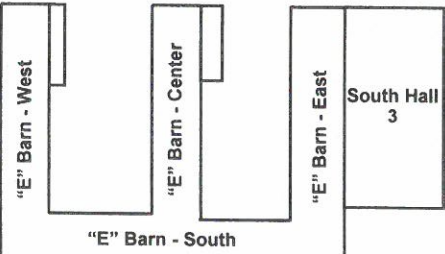

Exhibition
Hall
B

Exhibition
Hall
C

Lobby

Admin Office

Green Gate

Blue Gate

Main Midway

Yellow Gate

Antique Equip.

Goat Show Ring

Goat Barn

Sheep Barn

Small Animal Barn

Livestock South

"E" Barn - West

"E" Barn - Center

"E" Barn - East

South Hall 3

"E" Barn - South

South Hall 2

South Hall 1

Food Court

Available Parking
By Prior Arrangement

Miscellaneous