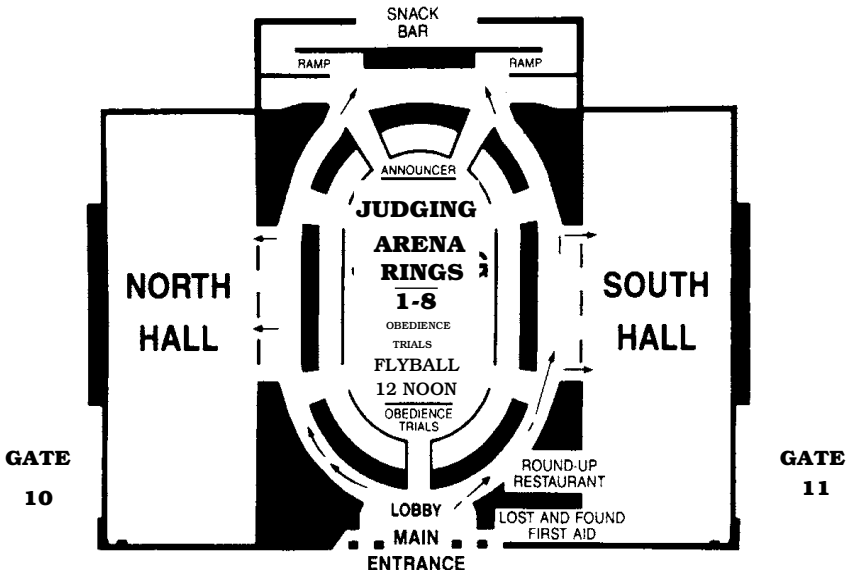

INDEX OF BREEDS

BENCHING LOCATIONS:

N - NORTH HALL

S - SOUTH HALL

A-LE - HALL A, LOWER EXHIBIT BUILDING

B-LE - HALL B, LOWER EXHIBIT BUILDING

C-LE - HALL C, LOWER EXHIBIT BUILDING

D-LE - HALL D, LOWER EXHIBIT BUILDING

E-LE - HALL E, LOWER EXHIBIT BUILDING

Bench Location	Entry	Breed
N	1	Afghan Hounds
S	2	Airedale Terriers
N	12	Alaskan Malamutes
S	2	American Staffordshire Terriers
N	6	Anatolian Shepherd Dogs
S	17	Australian Cattle Dogs
S	2	Australian Shepherds
S	7	Australian Terriers
E-LE	19	Basset Hounds
E-LE	2	Beagles, 15 Inch
N	2	Bearded Collies
S	1	Bedlington Terriers
E-LE	9	Belgian Malinois
B-LE	2	Berger Picards
N	21	Bernese Mountain Dogs
E-LE	1	Bichons Frises
N	2	Biewer Terriers
E-LE	9	Bloodhounds
S	23	Border Collies
S	11	Border Terriers
N	13	Borzoi
E-LE	11	Boston Terriers
N	1	Bouvier des Flandres
N	7	Boxers
N	3	Bracchi Italiano
E-LE	5	Brittanys
S	9	Brussels Griffons
S	1	Bulldogs
N	6	Bullmastiffs
N	15	Cairn Terriers
N	1	Cane Corsos
B-LE	3	Cardigan Welsh Corgis
B-LE	14	Cavalier King Charles Spaniels
S	6	Chihuahuas (Long Coat)
S	7	Chihuahuas (Smooth Coat)
S	1	Chinese Cresteds
S	7	Chinese Shar-Pei
S	5	Chow Chows
E-LE	1	Collies (Rough)
E-LE	1	Collies (Smooth)
E-LE	9	Dachshunds (Longhaired)
E-LE	11	Dachshunds (Smooth)
E-LE	11	Dachshunds (Wirehaired)
E-LE	3	Dalmatians
S	5	Dandie Dinmont Terriers
N	17	Doberman Pinschers
N	1	Dogo Argentinos
S	4	Entlebucher Mountain Dogs
S	3	Fox Terriers (Smooth)
E-LE	17	French Bulldogs
S	1	Giant Schnauzers
N	4	Great Danes
N	8	Harriers
E-LE	1	Havanese
S	7	Irish Terriers

**COW PALACE
GOLDEN GATE KENNEL CLUB
SATURDAY and SUNDAY
JANUARY 25 & 26, 2020**

Professional Handler Benching & Grooming Hall C	Lower Exhibit Hall F Flyball 10:00 AM & 2:00 PM
Lower Exhibit Hall B	Lower Exhibit Hall E
Lower Exhibit Hall A Ring 23 9:00 AM Beginner Novice A & B 10:15 AM Rally	Lower Exhibit Hall D Rings 20, 21, 22