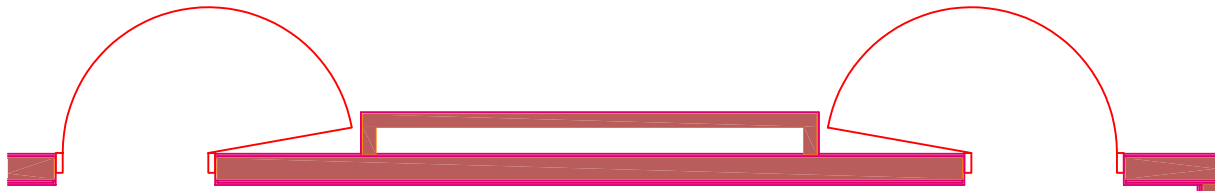

DEVOS PLACE

RIVER OVERLOOK C

BANQUET CAPACITY: 60