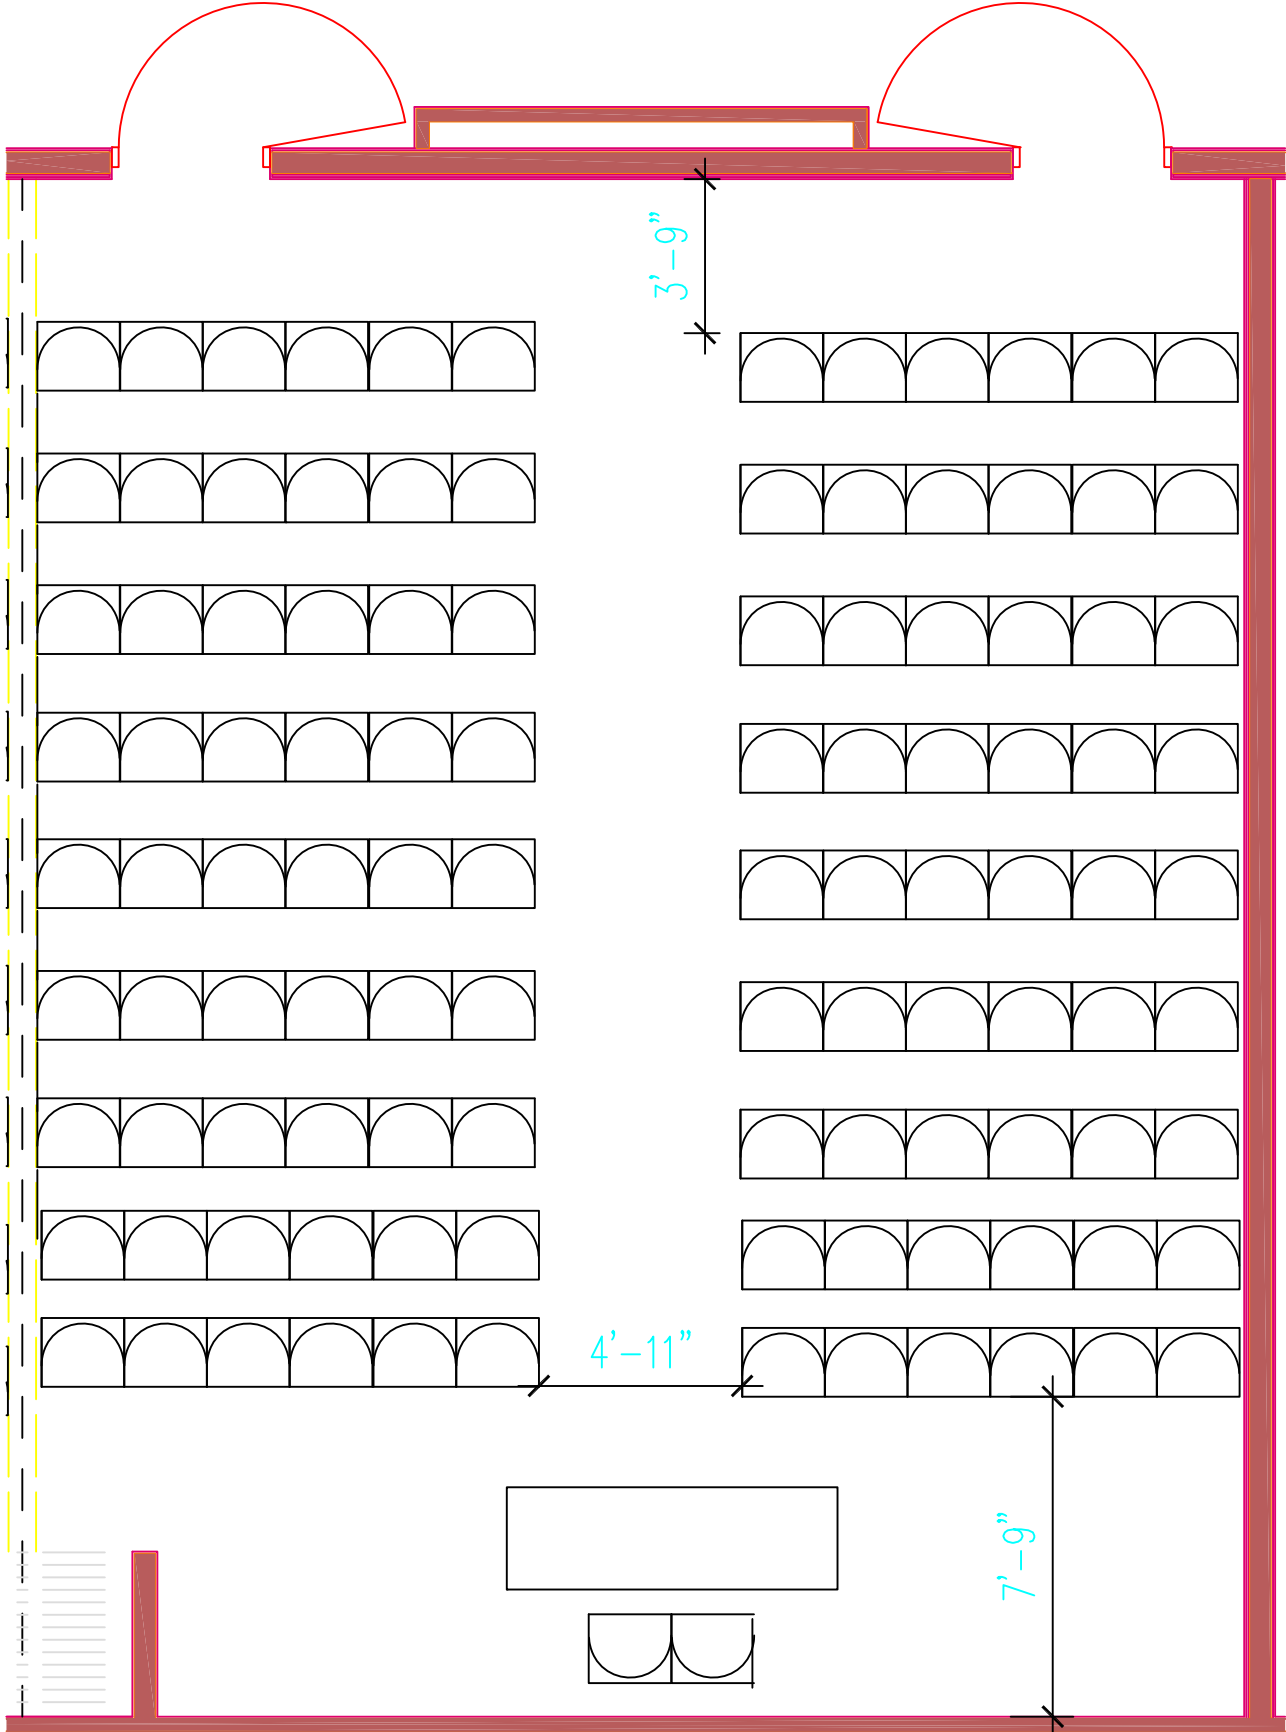

## RIVER OVERLOOK C

### CLASS RM CAPACITY: 72

# DEVOS PLACE RIVER OVERLOOK C THEATER CAPACITY: 108

### BANQUET CAPACITY: 60

**DEVOS PLACE  
RIVER OVERLOOK C  
EMPTY  
RECEPTION CAPACITY: 128**