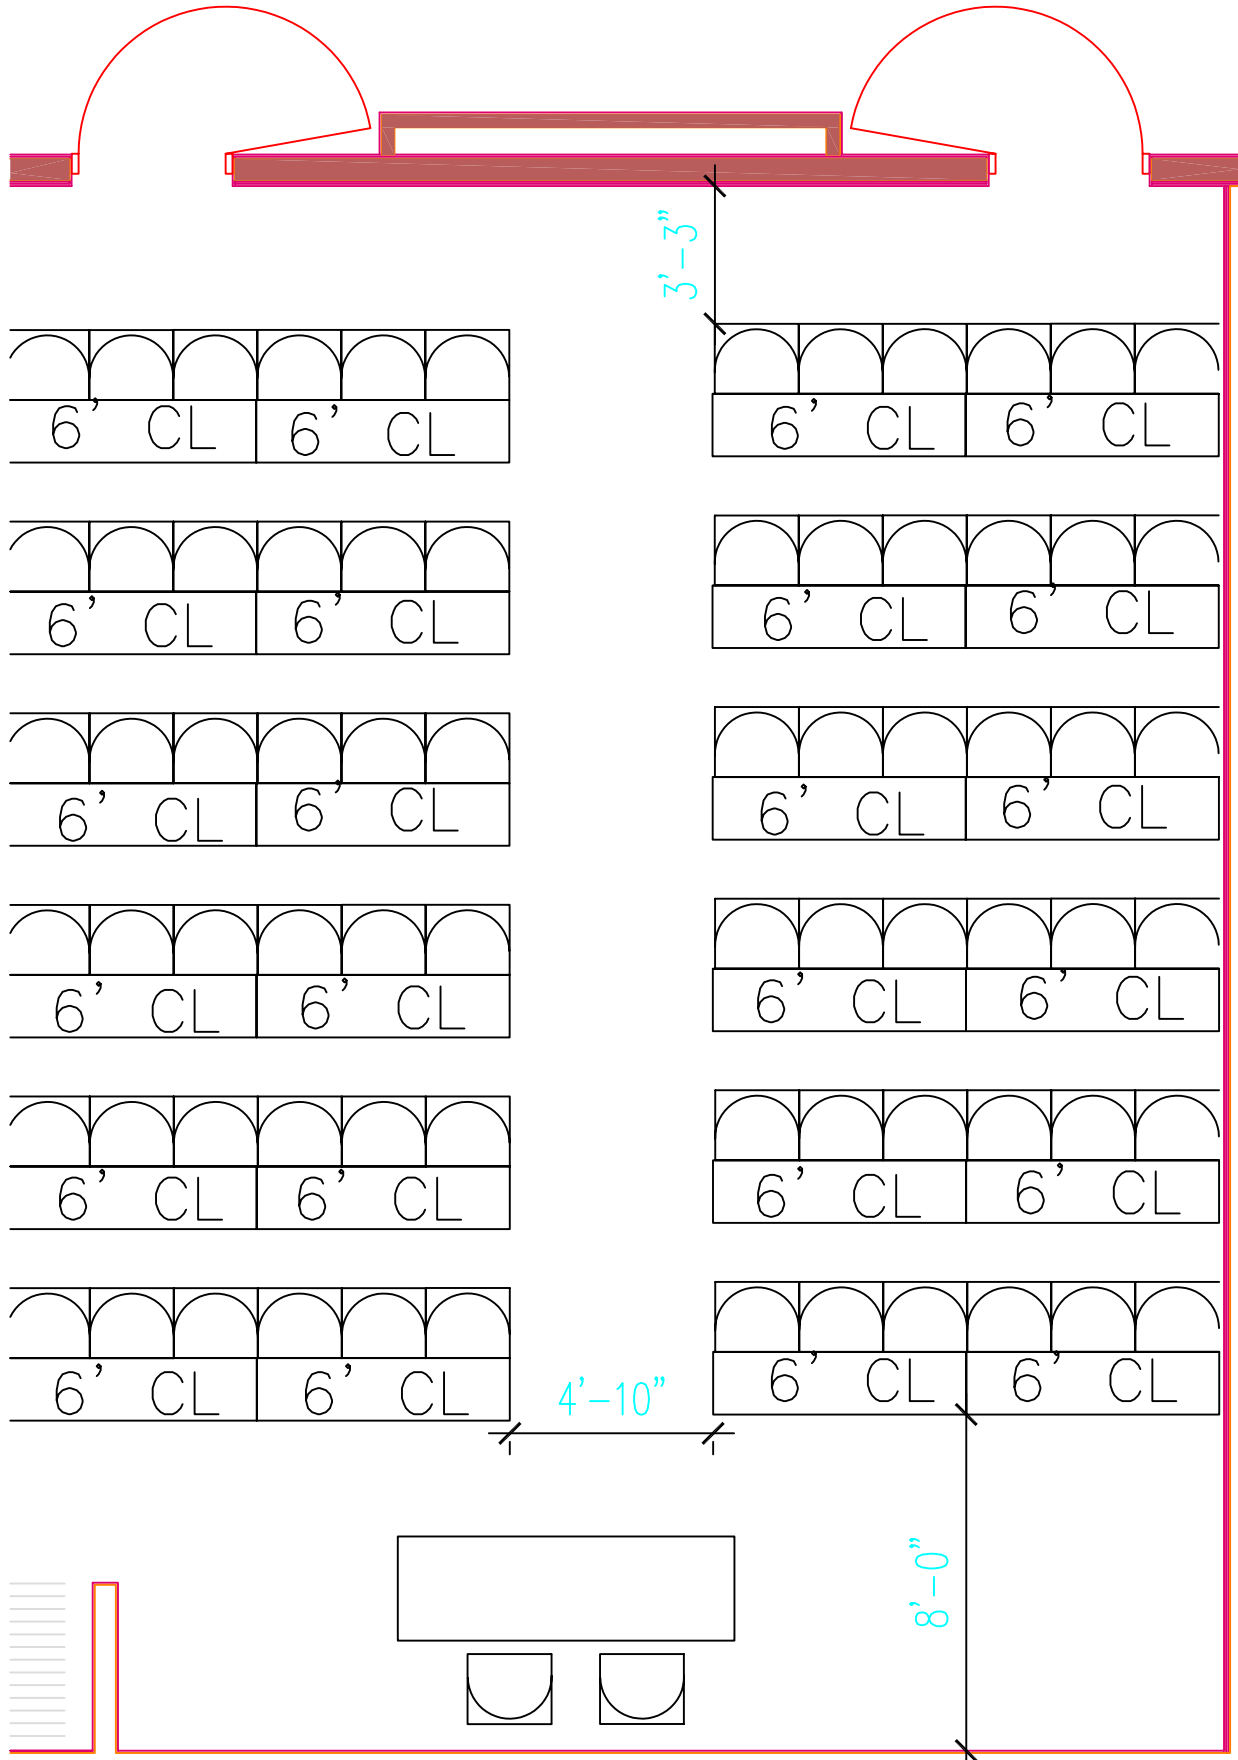

### CLASS RM CAPACITY: 72

# DEVOS PLACE RIVER OVERLOOK C THEATER CAPACITY: 108

### BANQUET CAPACITY: 60

**DEVOS PLACE  
RIVER OVERLOOK C  
EMPTY  
RECEPTION CAPACITY: 128**