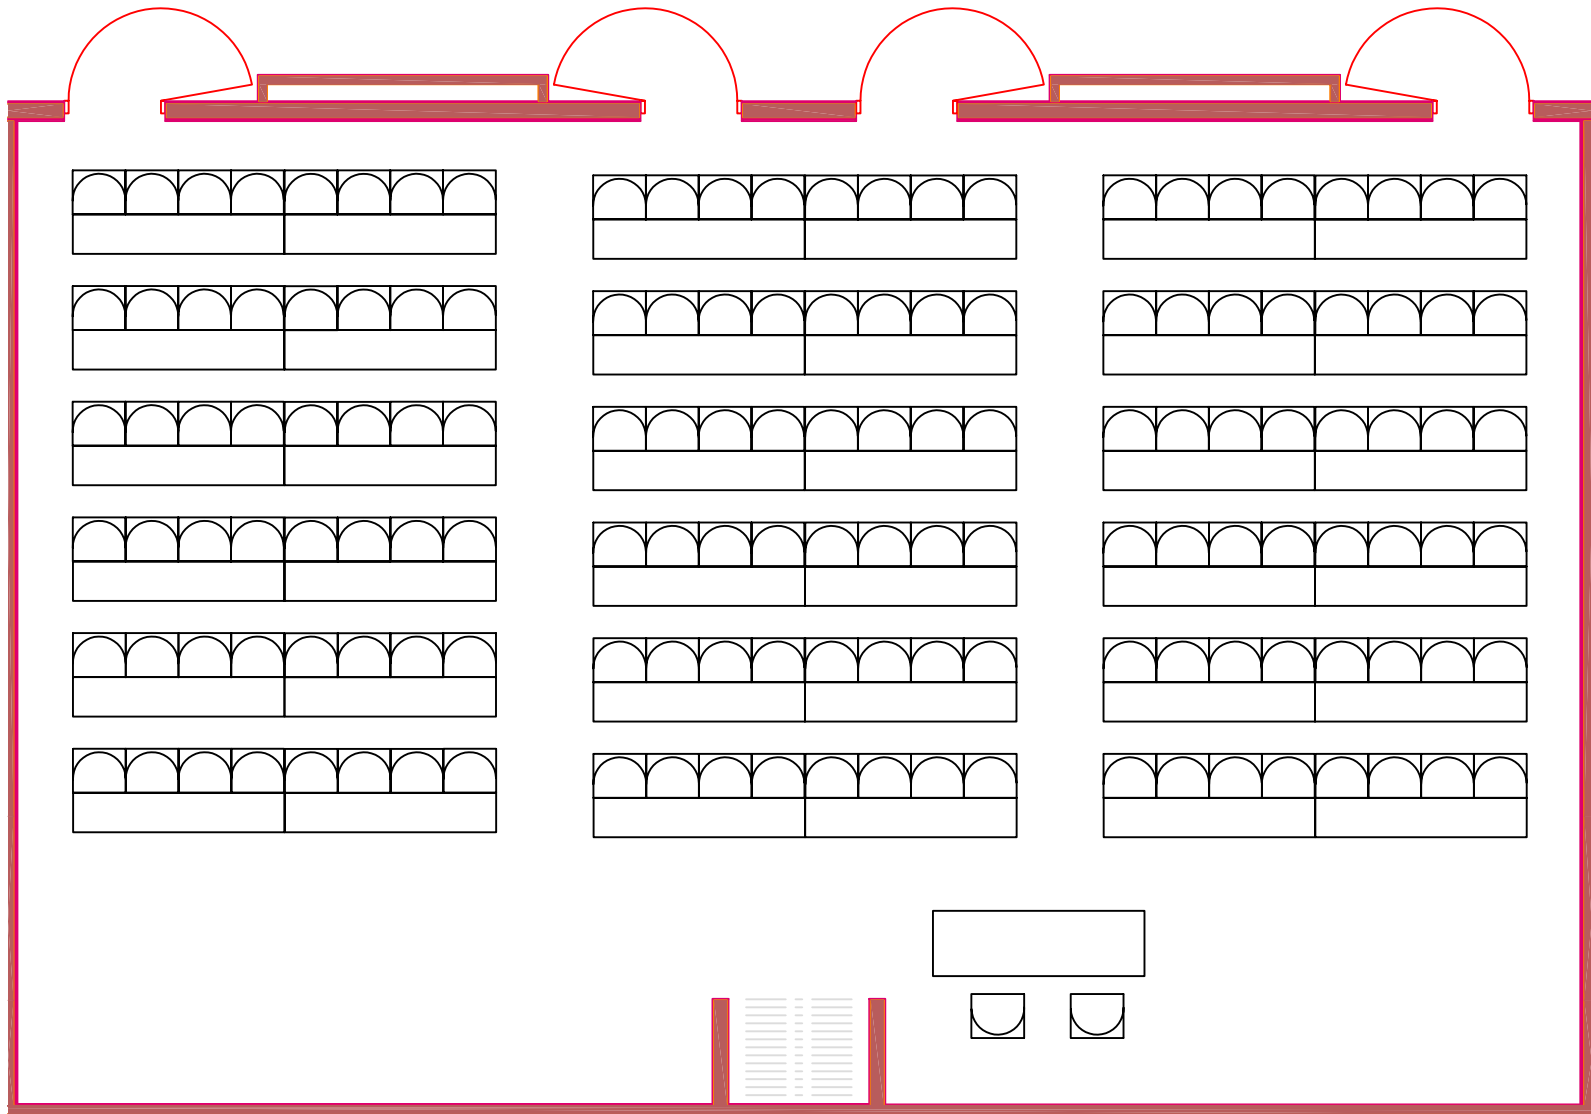

**DEVOS PLACE
RIVER OVERLOOK C-D
THEATER CAPACITY: 208**

**DEVOS PLACE
RIVER OVERLOOK C-D
CLASSROOM CAPACITY: 144**

**DEVOS PLACE
RIVER OVERLOOK C-D
BANQUET CAPACITY: 140**

**DEVOS PLACE
RIVER OVERLOOK C-D
EMPTY CAPACITY: 211**