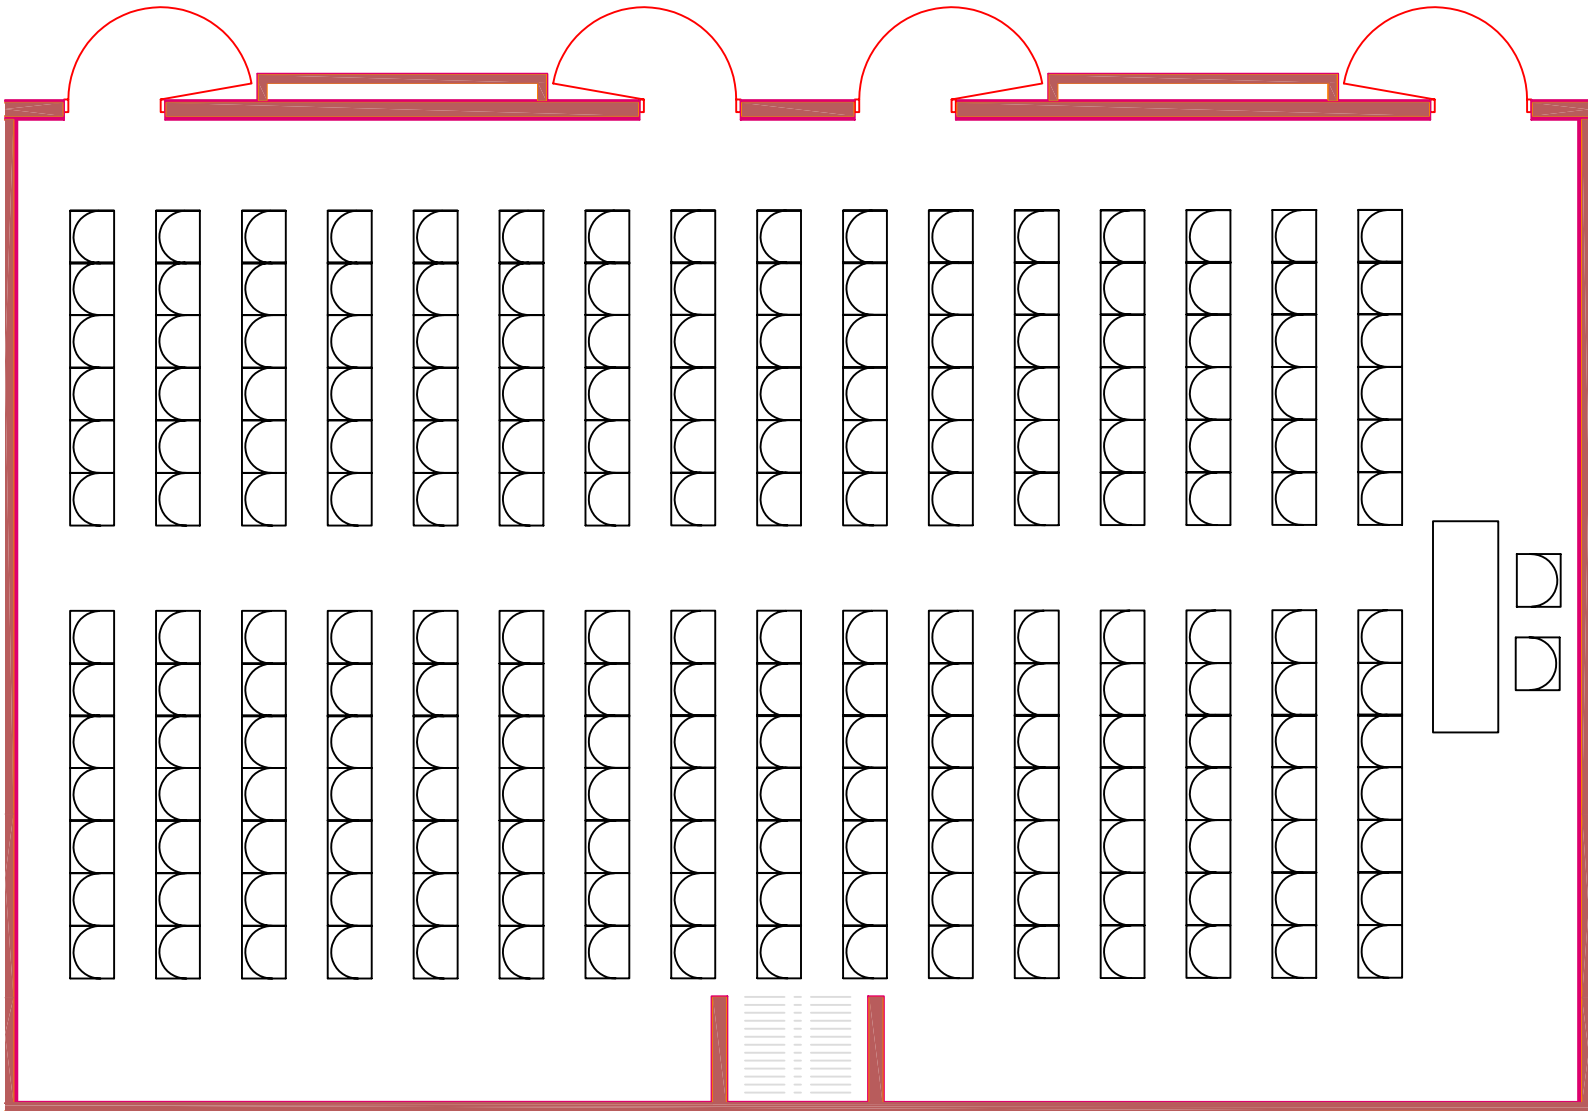

**DEVOS PLACE
RIVER OVERLOOK C-D
THEATER CAPACITY: 208**

**DEVOS PLACE
RIVER OVERLOOK C-D
CLASSROOM CAPACITY: 144**

**DEVOS PLACE
RIVER OVERLOOK C-D
BANQUET CAPACITY: 140**

**DEVOS PLACE
RIVER OVERLOOK C-D
EMPTY CAPACITY: 211**