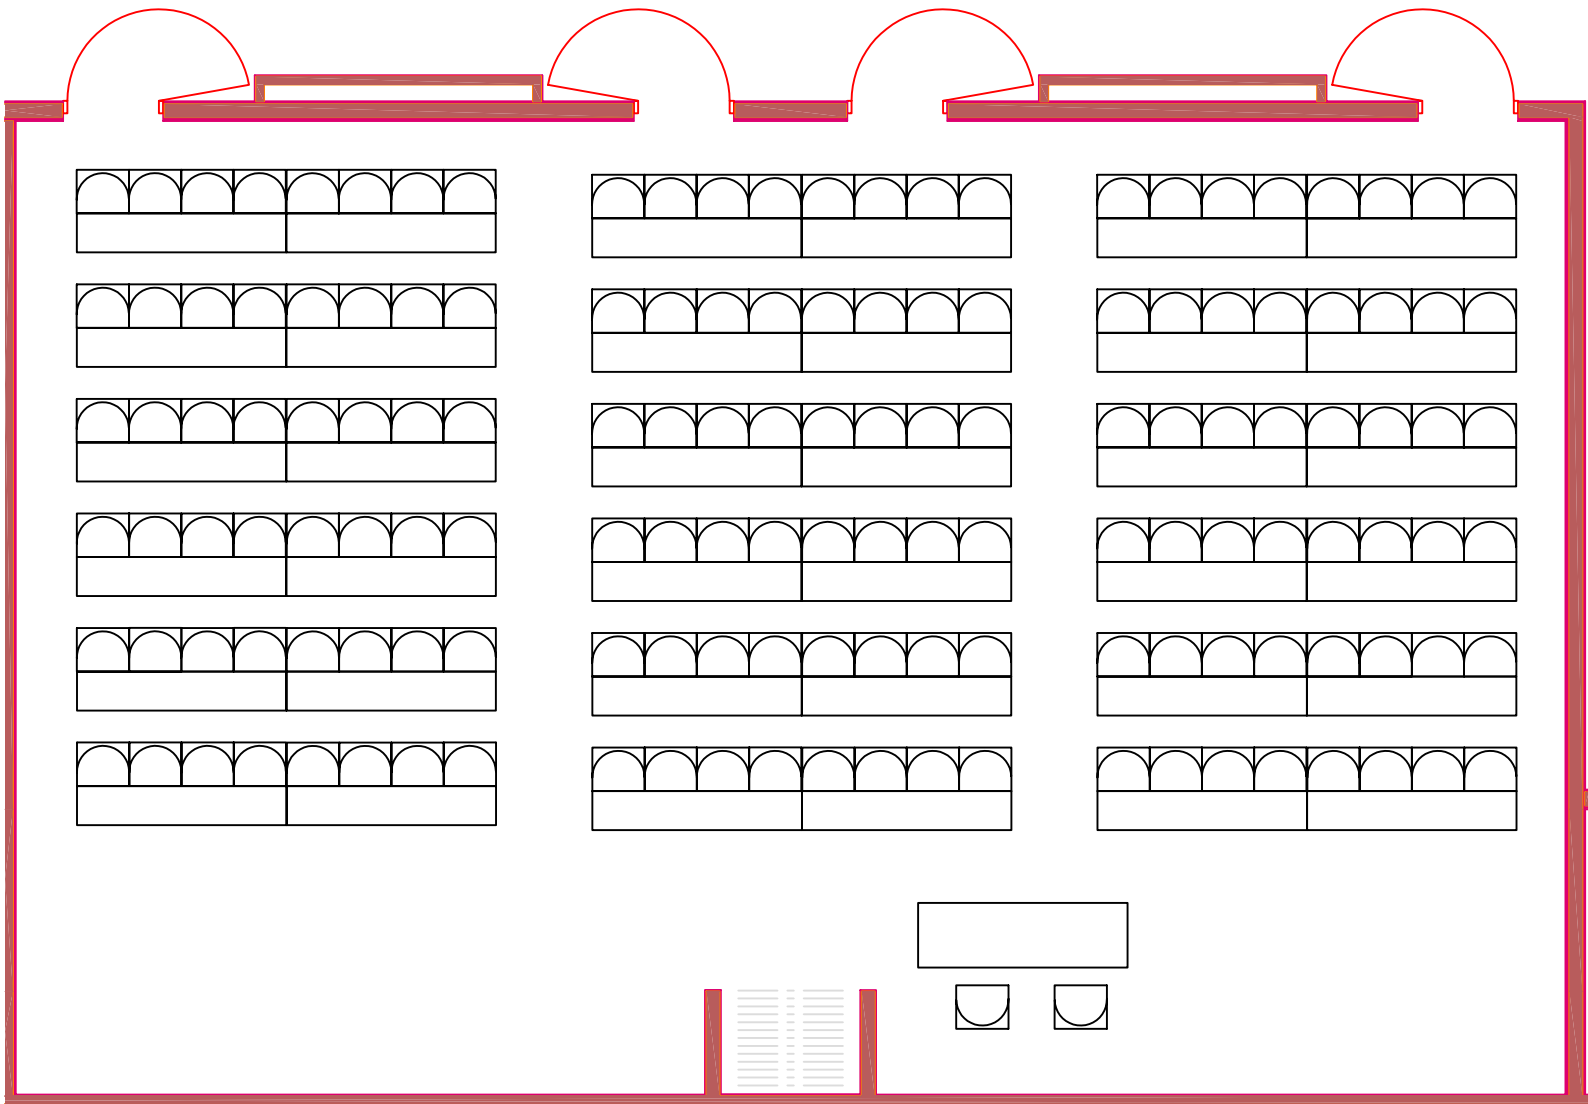

**DEVOS PLACE
RIVER OVERLOOK A-B
THEATER CAPACITY: 208**

**DEVOS PLACE
RIVER OVERLOOK A-B
CLASSROOM CAPACITY: 144**

**DEVOS PLACE
RIVER OVERLOOK A-B
BANQUET CAPACITY: 140**

**DEVOS PLACE
RIVER OVERLOOK A-B
EMPTY CAPACITY: 211**