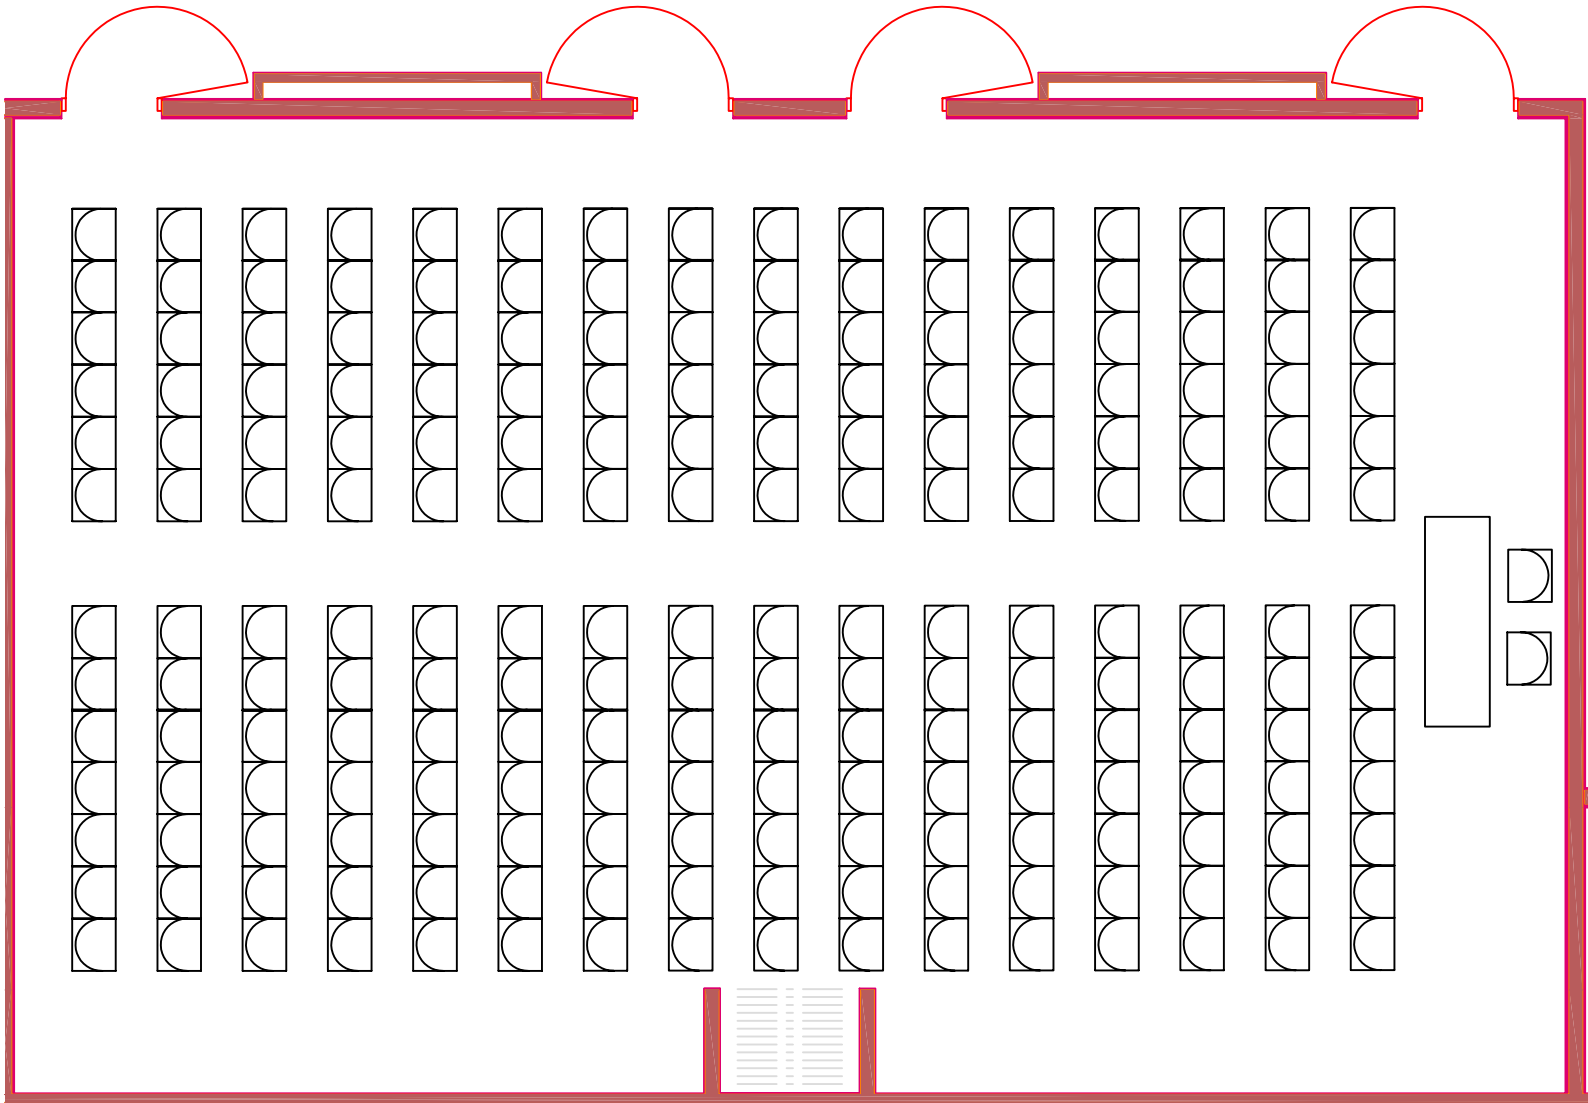

**DEVOS PLACE
RIVER OVERLOOK A-B
THEATER CAPACITY: 208**

**DEVOS PLACE
RIVER OVERLOOK A-B
CLASSROOM CAPACITY: 144**

**DEVOS PLACE
RIVER OVERLOOK A-B
BANQUET CAPACITY: 140**

**DEVOS PLACE
RIVER OVERLOOK A-B
EMPTY CAPACITY: 211**