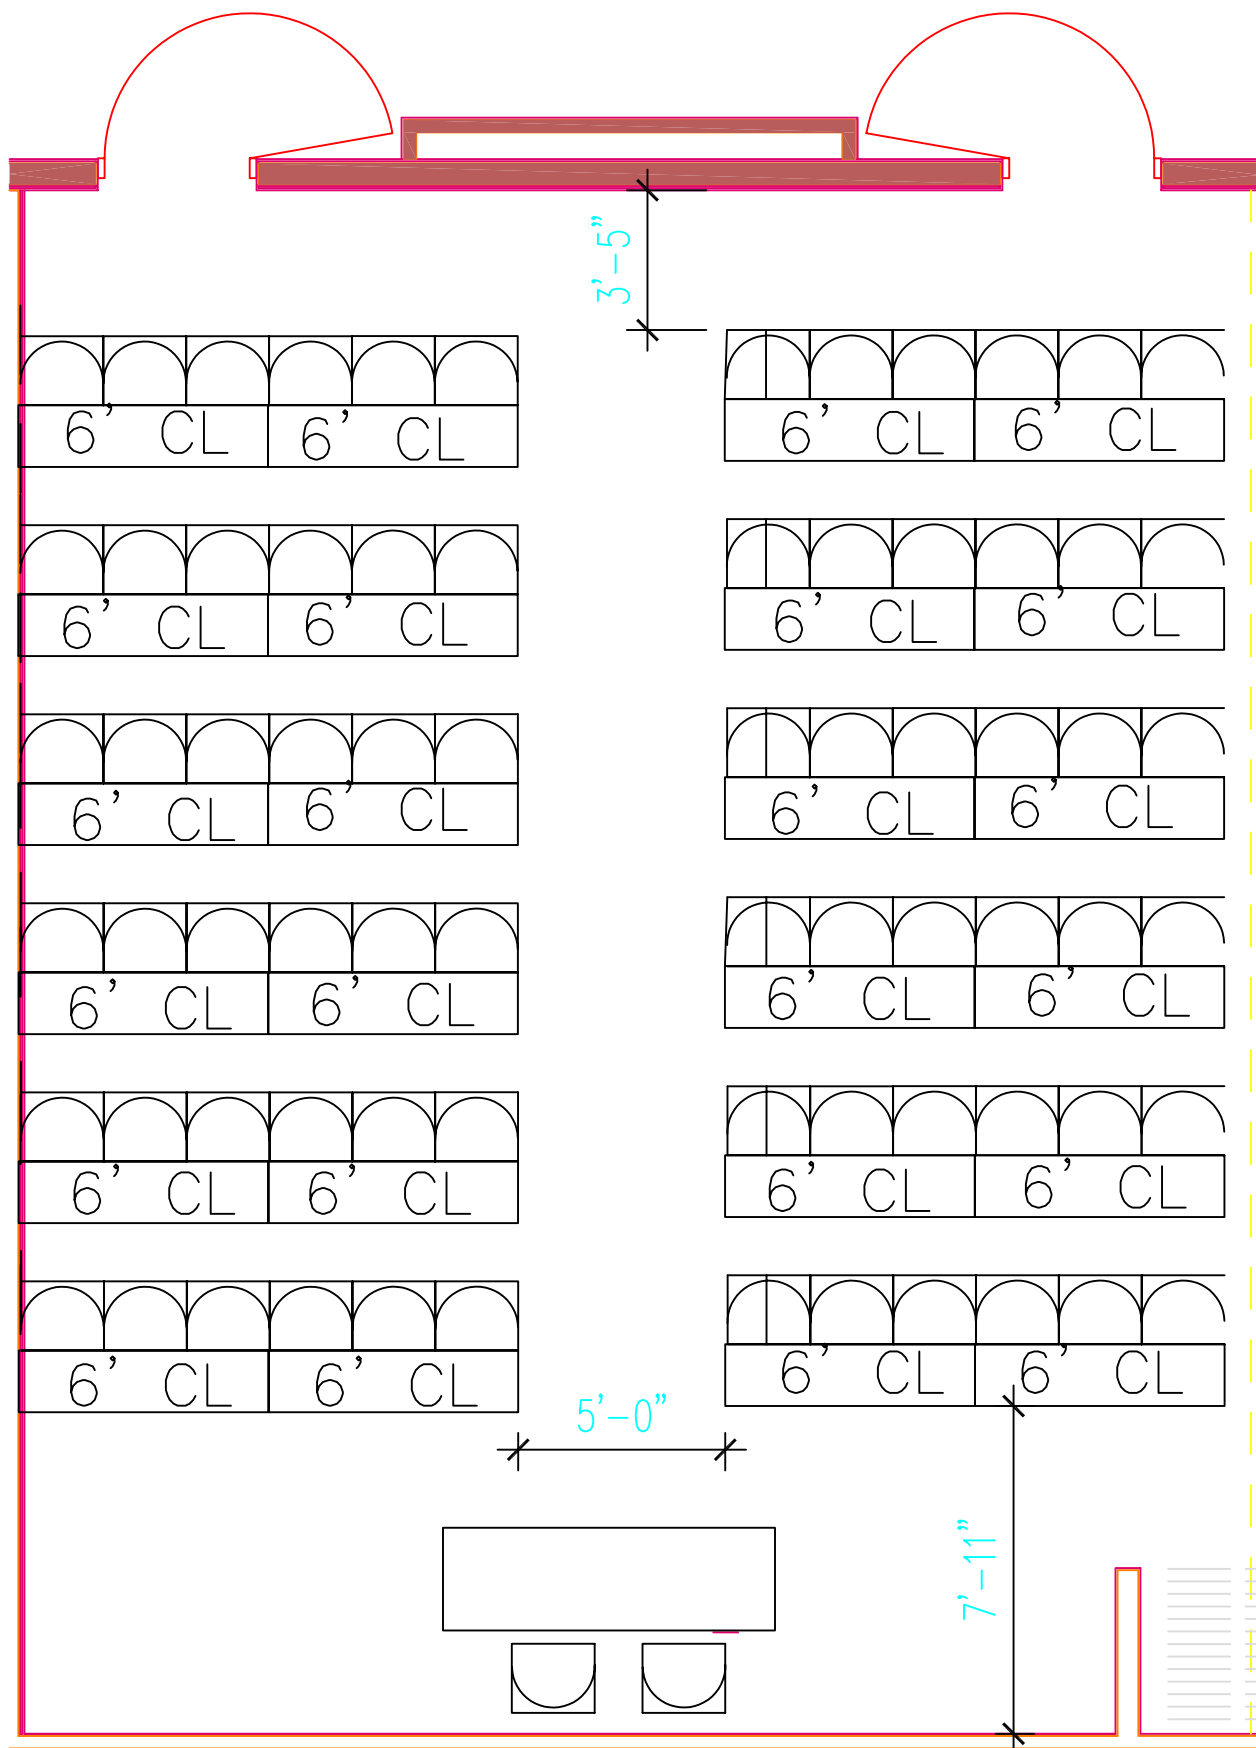

DEVOS PLACE

RIVER OVERLOOK D

CLASS RM CAPACITY: 72

DEVOS PLACE RIVER OVERLOOK D THEATER CAPACITY: 108

DEVOS PLACE

RIVER OVERLOOK D

BANQUET CAPACITY: 60

**DEVOS PLACE
RIVER OVERLOOK D
EMPTY
RECEPTION CAPACITY: 128**