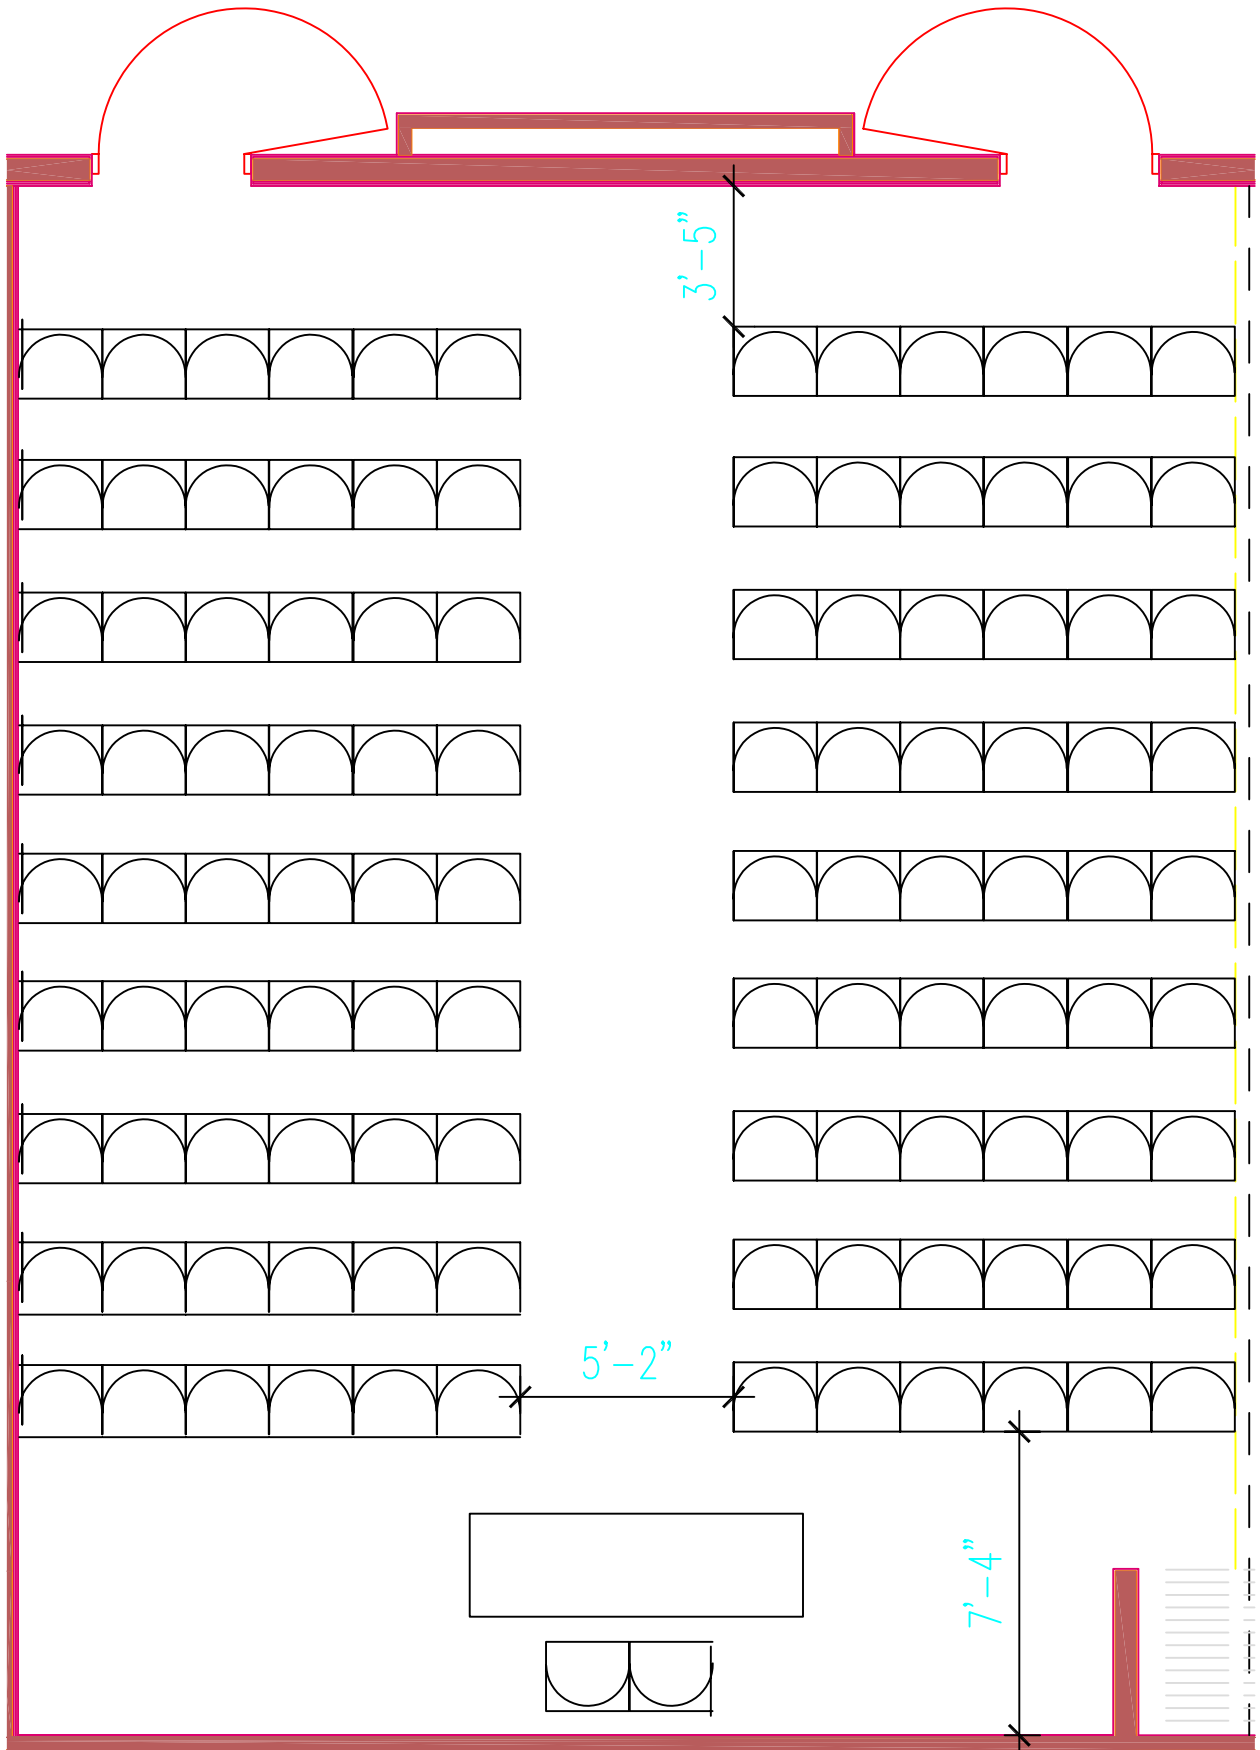

DEVOS PLACE

RIVER OVERLOOK D

CLASS RM CAPACITY: 72

DEVOS PLACE RIVER OVERLOOK D THEATER CAPACITY: 108

DEVOS PLACE

RIVER OVERLOOK D

BANQUET CAPACITY: 60

**DEVOS PLACE
RIVER OVERLOOK D
EMPTY
RECEPTION CAPACITY: 128**