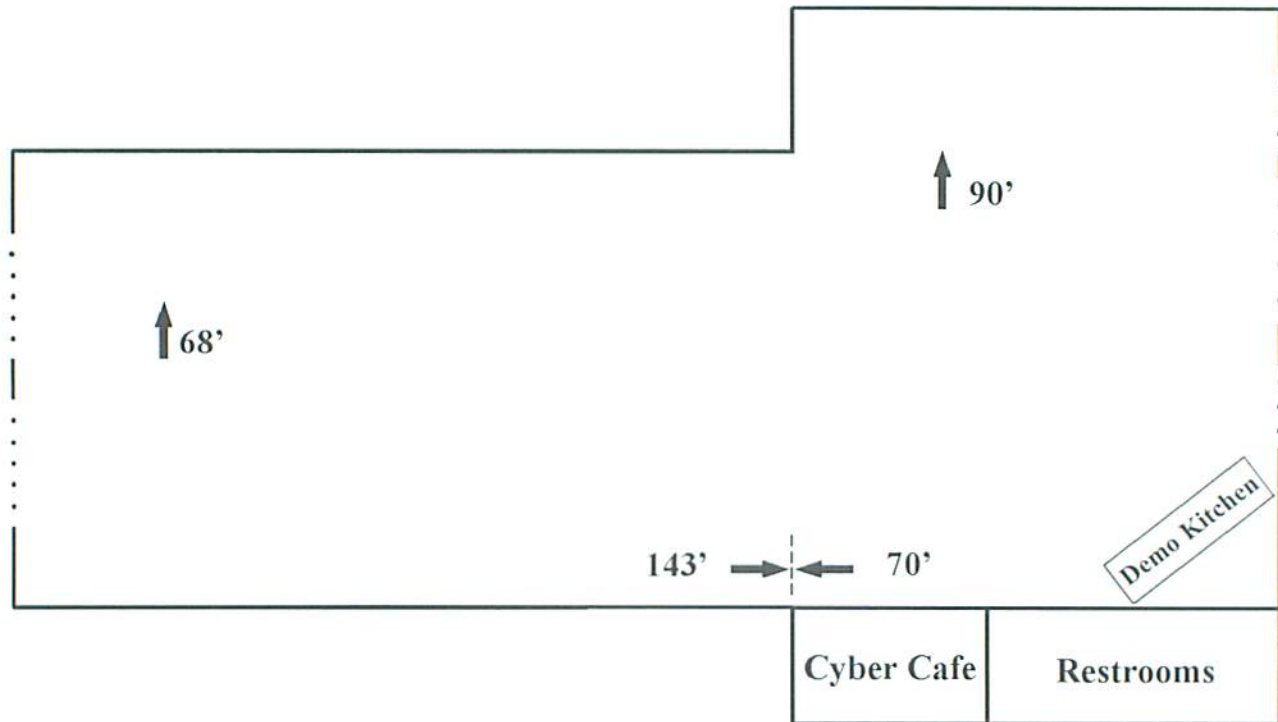

Dover Building (continued)

Delaware State Fairgrounds
U.S. Route 13
P.O. Box 28
Harrington, DE 19952
Tel: (302) 398-3269 ext. 505
Fax: (302) 398-5030
www.delawarestatefair.com

Call us for pricing; we'll help you calculate the savings!