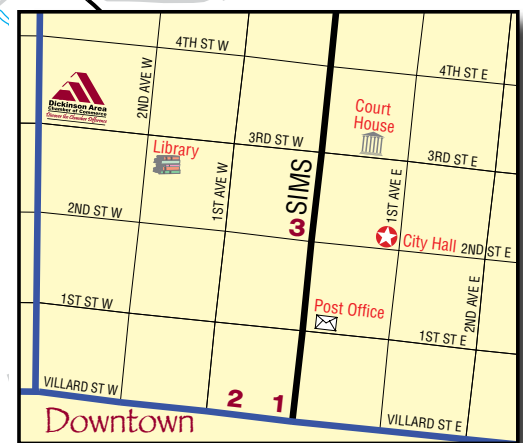

1 BrickHouse Grille	2 W. Villard	483-9900
2 Blue 42 Sports Grille & Bar	36 W. Villard	483-2583
3 The Brew Coffee House	215 Sims St.	483-2759

Unique shopping & dining downtown!