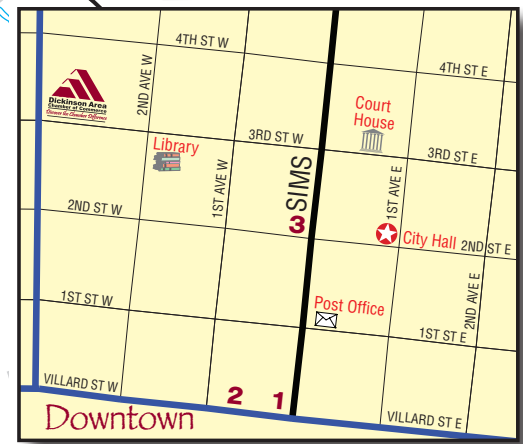

visitdickinson.com

- 25. Badlands Dinosaur Museum
- 29. Dickinson CVB/Visitor Info
- 32. Dickinson Museum Center
- 44. Pioneer Machinery Hall
- 46. Prairie Outpost Park

- ST. PATRICK'S CEMETERY
- ST. WENCESLAUS CEMETERY
- CITY CEMETERY

Points of Interest

- 25. Badlands Dinosaur Museum
- 26. Biesiot Activities Center (BAC)
- 27. CHI St. Alexius Health (Hospital & Clinic)
- 28. Dakota Community Bank & Trust Ballpark - Astoria/Coke Fields
- 29. Dickinson Convention & Visitors Bureau
- 30. Dickinson Dike/Turtle Park
- 31. Dickinson High School
- 32. Dickinson Museum Center
- 33. Dickinson State University
- 34. DSU Indoor Multipurpose Arena
- 35. DSU Native American Collection/Stoxen Library
- 36. DSU Theodore Roosevelt Ctr./Stoxen Library
- 37. Fluffy Fields Vineyard and Winery
- 38. Forest Service/Bureau of Land Management
- 39. Gress Softball Complex
- 40. Heart River Golf Course
- 41. ND Game & Fish Department-Dickinson
- 42. NDSU Dickinson Extension Research Center
- 43. Patterson Lake
- 44. Pioneer Machinery Hall
- 45. Prairie Hills Mall
- 46. Prairie Outpost Park
- 47. Southwest Speedway 10 miles S. on Hwy. 22
- 48. Stark County Fairgrounds & Event Park 2 miles S. on Hwy. 22
- 49. Stark County Veterans Memorial
- 50. Super Walmart
- 51. T-Rex Plaza
- 52. Theodore Roosevelt Regional Airport 4 miles S. on Hwy. 22
- 53. Trinity High School
- 54. Ukrainian Cultural Institute
- 55. West River Community Center/Mustang Baseball Complex
- 56. West River Ice Center