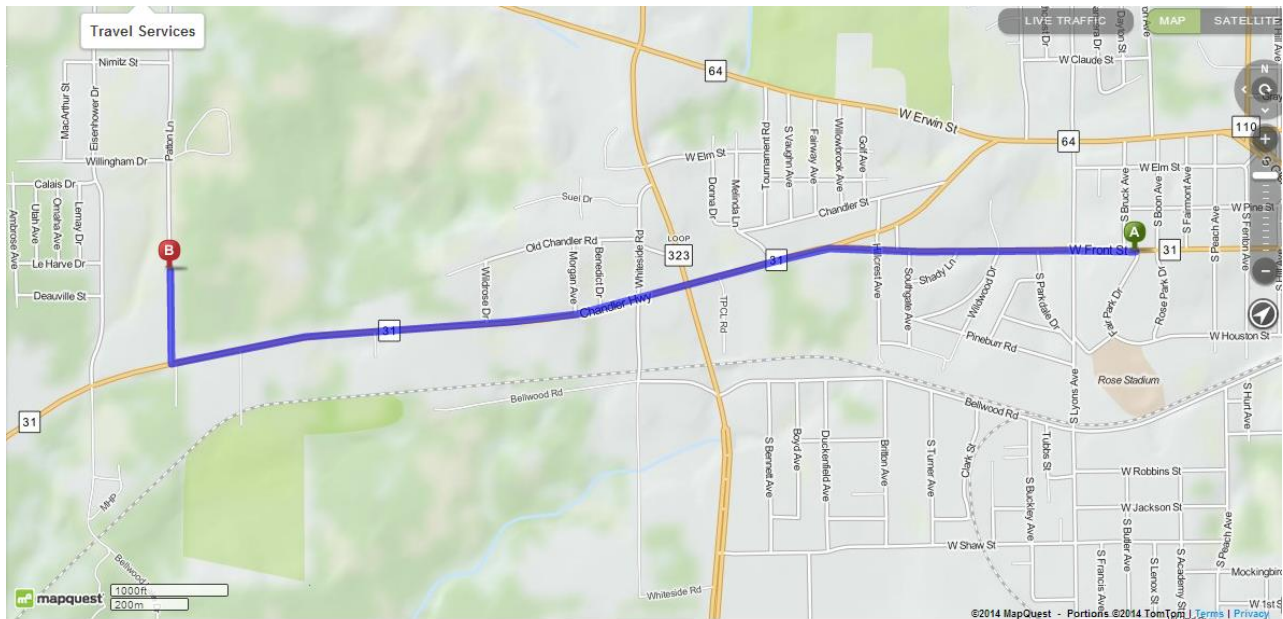

## Directions to The Park of East Texas

## Directions

*From the West Loop 323 or the Fairgrounds:*

Take Hwy 31 W (Front Street) go 2.2 miles to Patton Lane. Turn right on Patton Lane and about 1/4 mile on right will be a gate to the property.