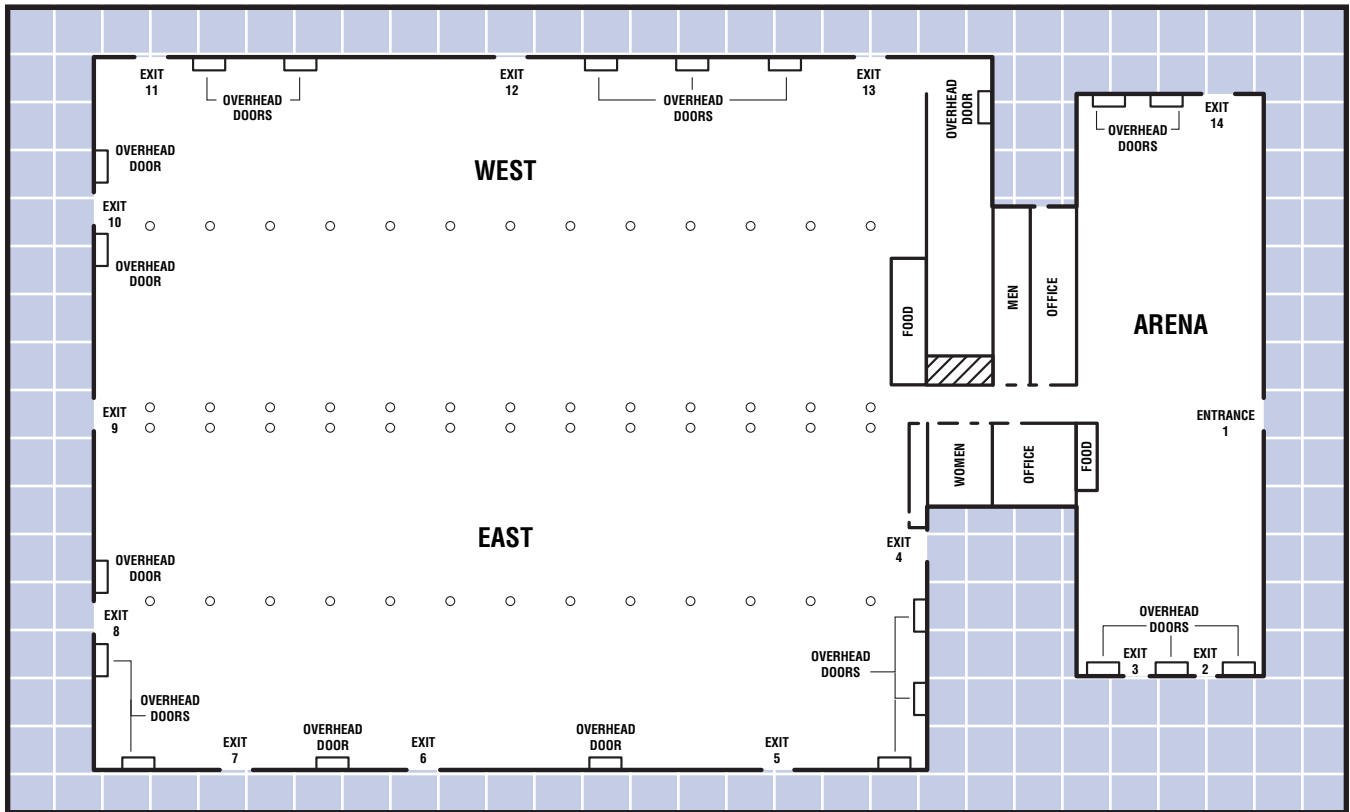

# Mallery Complex

129,400 Square Feet of Exhibit Space

## Building Features

Concrete Floor  
110/115/220v. electricity  
Utilities: Water  
Food Concession

Booth Capacity .....	500
Freight Doors.....	10
Public Entry .....	6
Office .....	1
Rest Rooms.....	2

## Rental Specifics

The Mallery Complex has 129,400 sq. ft. of exhibit space and is suitable for all types of events.

Typical events taking place in the Mallery Complex include agricultural shows and sales & youth fairs. The facility is also used in conjunction with additional buildings to present large, shows such as the Springfield Camping Show, Equine Affaire® and EASTEC. The building may also be subdivided to suit your needs.

- Main Entrance—Outdoor Rotunda
- ATM Machine located nearby
- Arena – 21,400 sq. ft.
- Mallery East – 54,000 sq. ft.
- Mallery West – 54,000 sq. ft.

Eastern States Exposition is a flexible, multi-purpose facility that is capable of meeting a variety of needs. Our buildings range in size from 28,000 sq. ft. to 123,000 sq. ft. and can be used in combination for a total of more than 355,000 sq. ft. of exhibit space.