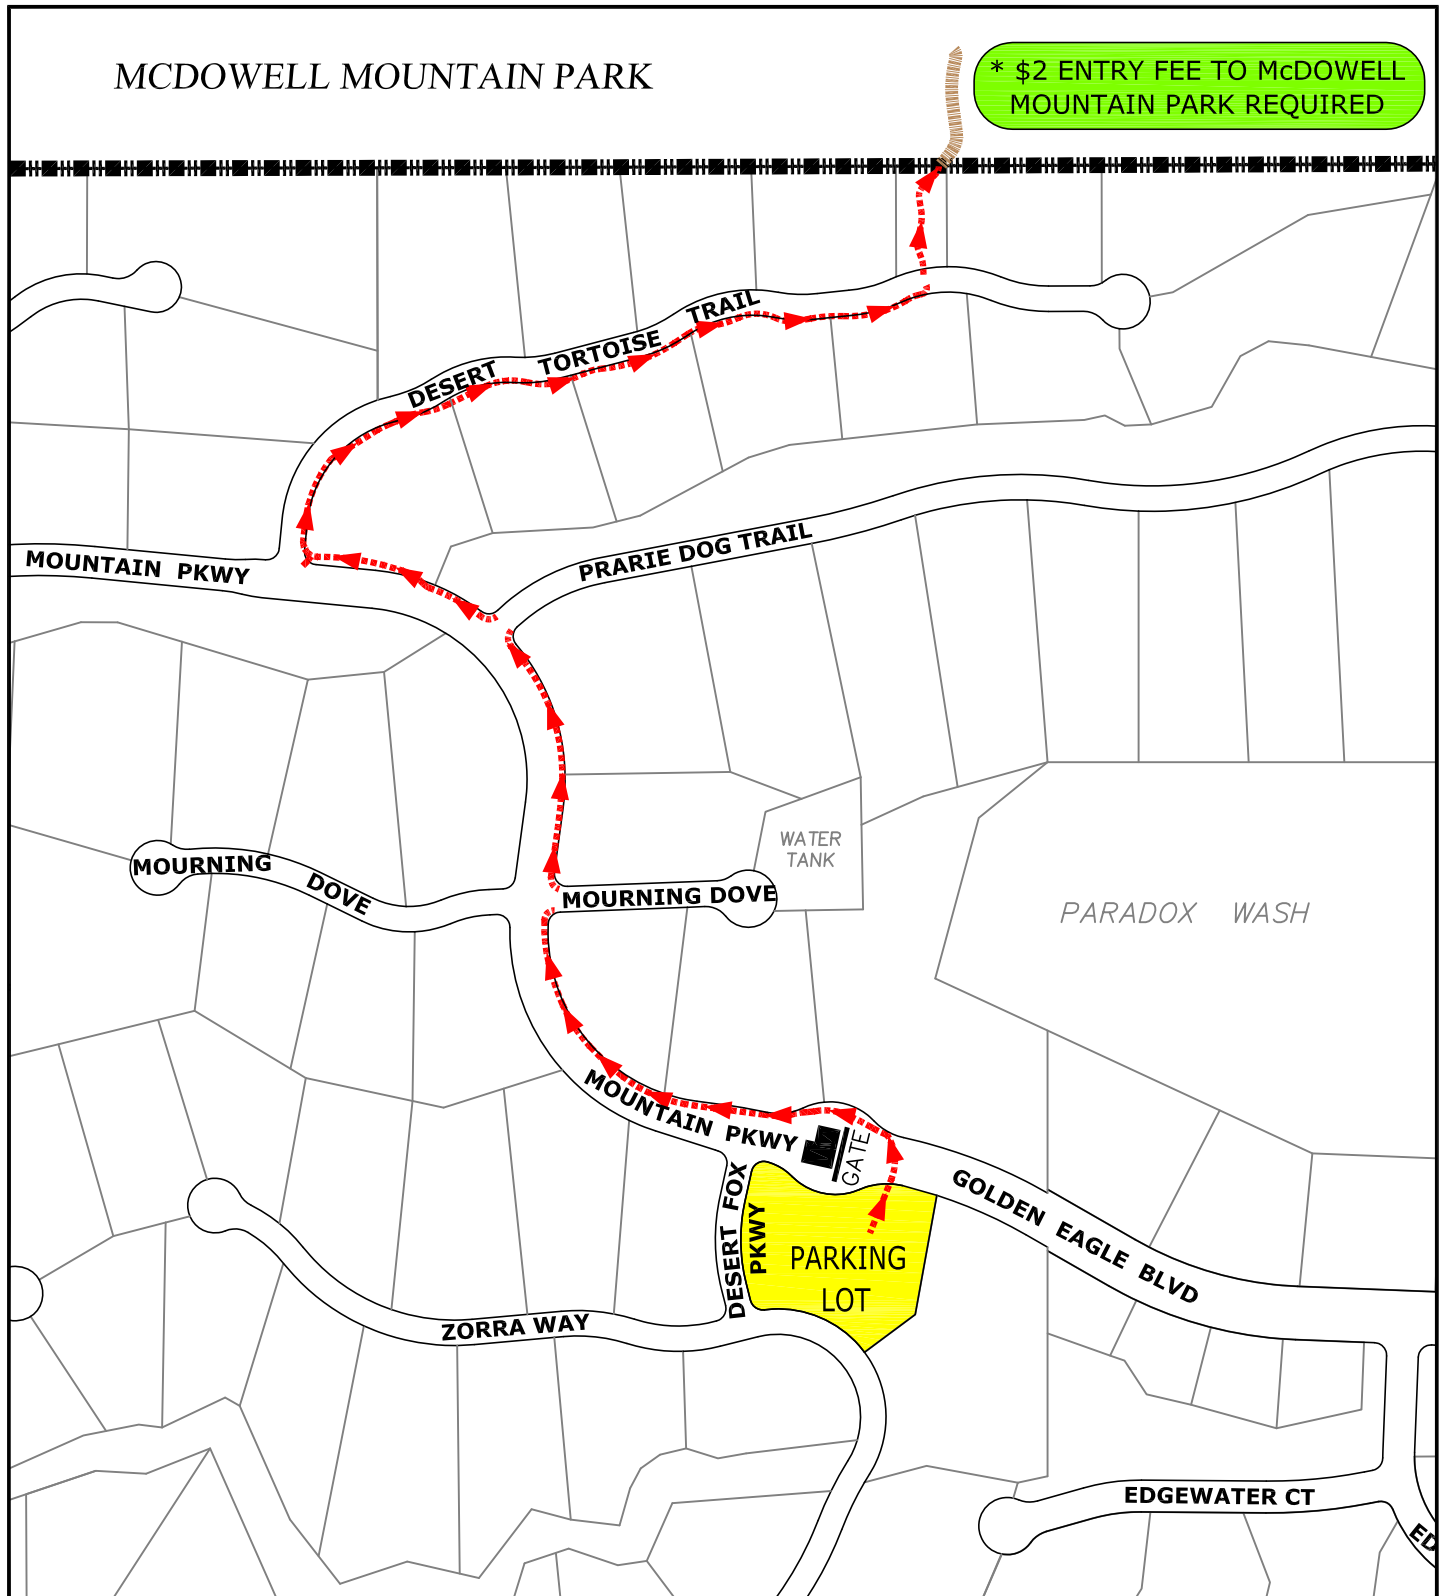

# GOLDEN EAGLE TRAILHEAD

## SIDEWALK TRAIL TO MCDOWELL MOUNTAIN PARK MAP

TOWN OF FOUNTAIN HILLS  
COMMUNITY SERVICES DEPARTMENT

## **GOLDEN EAGLE TRAILHEAD**

1. No over-flow parking will be permitted on the street leading up to the gatehouse.
2. No overnight parking shall be permitted in the parking lot.
3. The parking lot and trailhead will be open dawn to dusk.
4. The trailhead will be closed on Christmas Day, New Year's Day and Thanksgiving Day.
5. No horses shall be permitted.
6. No ATVs, motorized bikes, or scooters shall be permitted.
7. Dogs shall be permitted; owners are responsible to pick up after the dog and dispose of feces properly.
8. No picnicking shall be permitted in the parking lot.
9. No littering.
10. No smoking on or in the Public Facilities or the trail.
11. Buses or vans must drop off hikers in the parking lot and will not be allowed to drop off groups at the entrance to the Park in the neighborhood.
12. Buses or large vans with a seating capacity of more than 12 persons will not be permitted to park in the parking lot.
13. No loud music shall be permitted.
14. No person shall deviate from the sidewalk trail to the park gate or wander in the neighborhood.
15. No soliciting the residents of Eagles Nest.