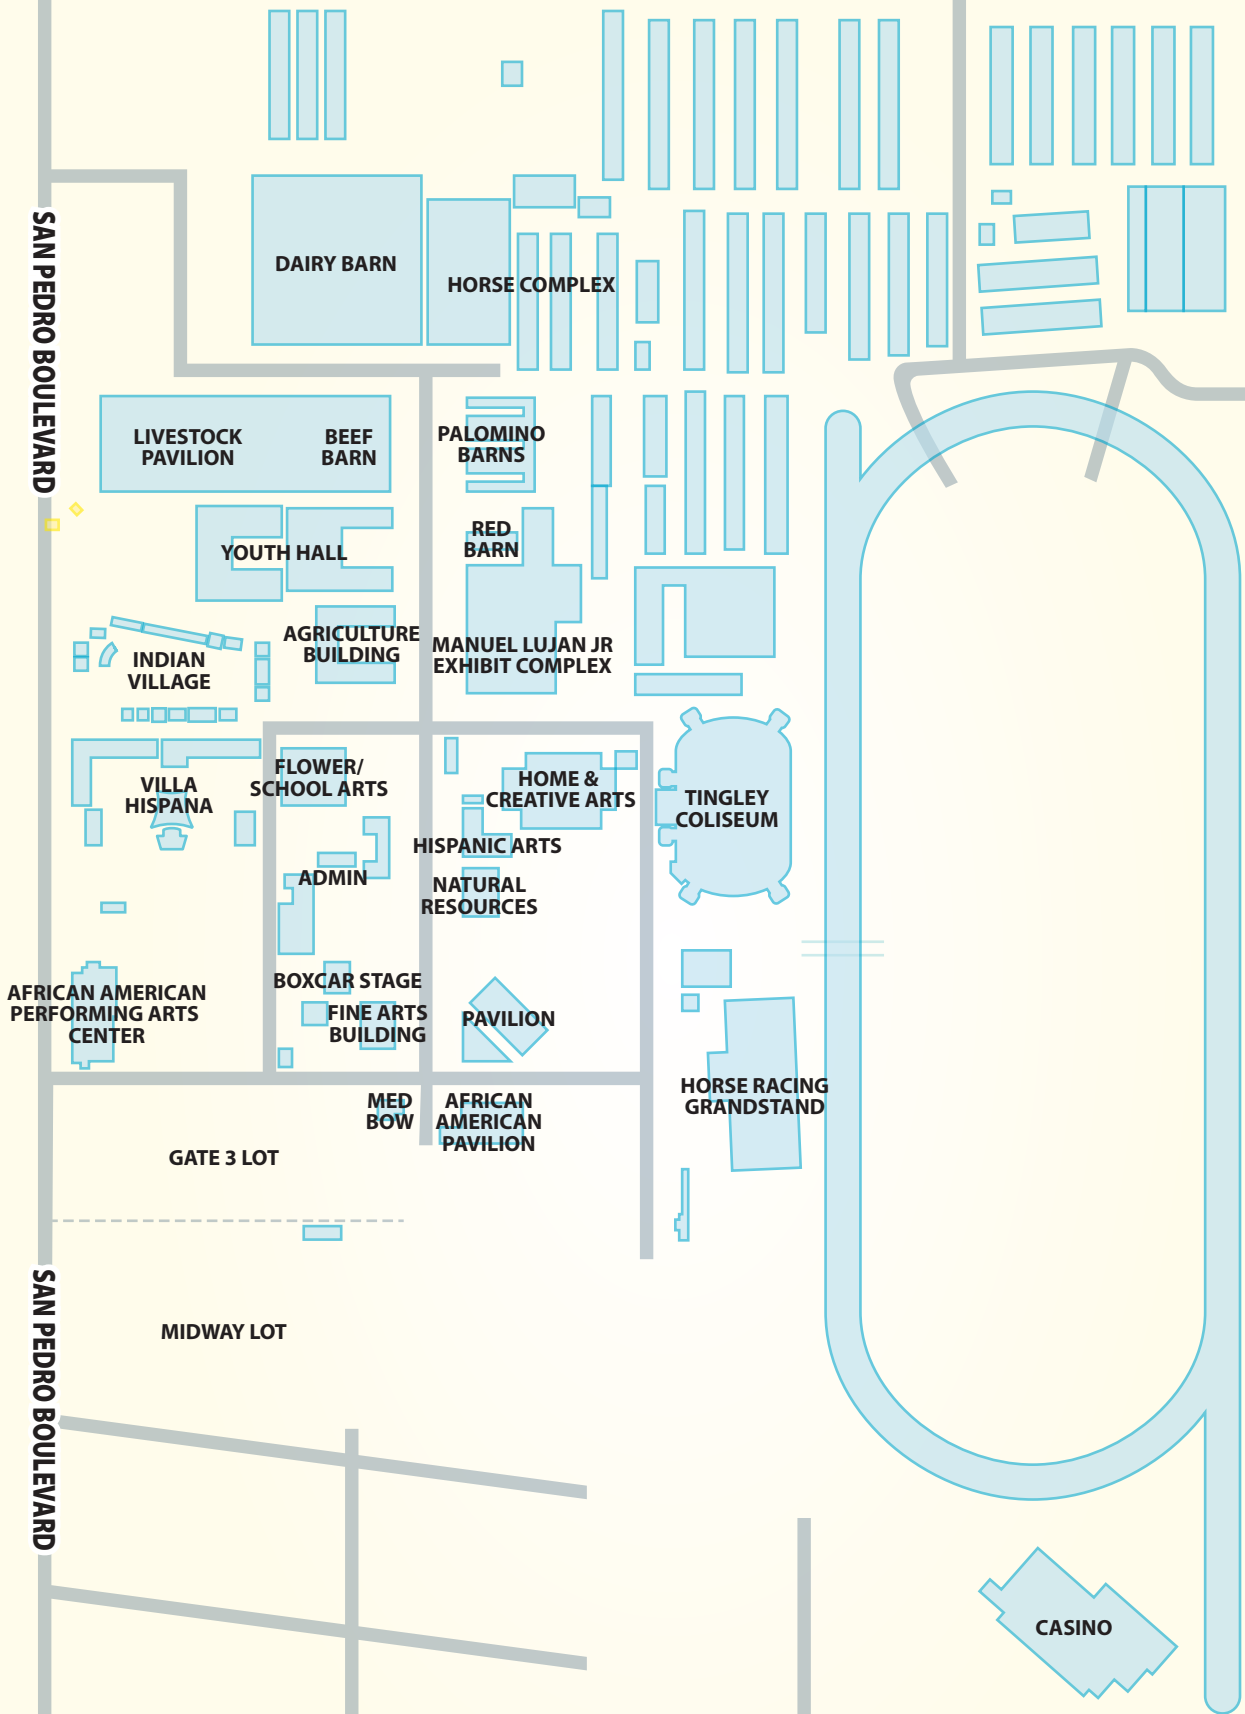

LOMAS BOULEVARD

SAN PEDRO BOULEVARD

LOUISIANA BOULEVARD

DAIRY BARN

HORSE COMPLEX

LIVESTOCK PAVILION

BEEF BARN

YOUTH HALL

PALOMINO BARN

RED BARN

INDIAN VILLAGE

AGRICULTURE BUILDING

MANUEL LUJAN JR EXHIBIT COMPLEX

VILLA HISPANA

FLOWER/SCHOOL ARTS

HOME & CREATIVE ARTS

TINGLEY COLISEUM

HISPANIC ARTS

ADMIN

NATURAL RESOURCES

AFRICAN AMERICAN PERFORMING ARTS CENTER

BOXCAR STAGE

FINE ARTS BUILDING

PAVILION

HORSE RACING GRANDSTAND

GATE 3 LOT

MED BOW

AFRICAN AMERICAN PAVILION

MIDWAY LOT

CASINO