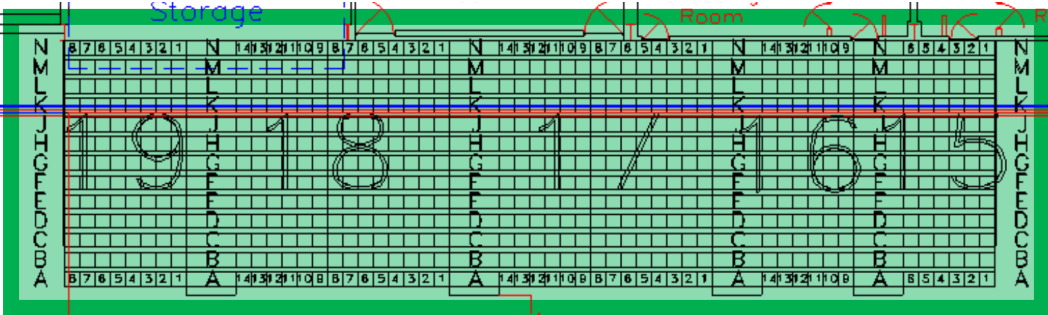

# Battle for the Bluff Rodeo

Friday, February 21 at 7:30pm

Saturday, February 22 at 7:30pm

General Admission  
East & North Bleachers

**Reserved—Adults & Children**

Advanced \$25.00 \$21.00

**General Admission**  
ADULT—Advanced \$18.00  
CHILD (15 and under) \$8.00