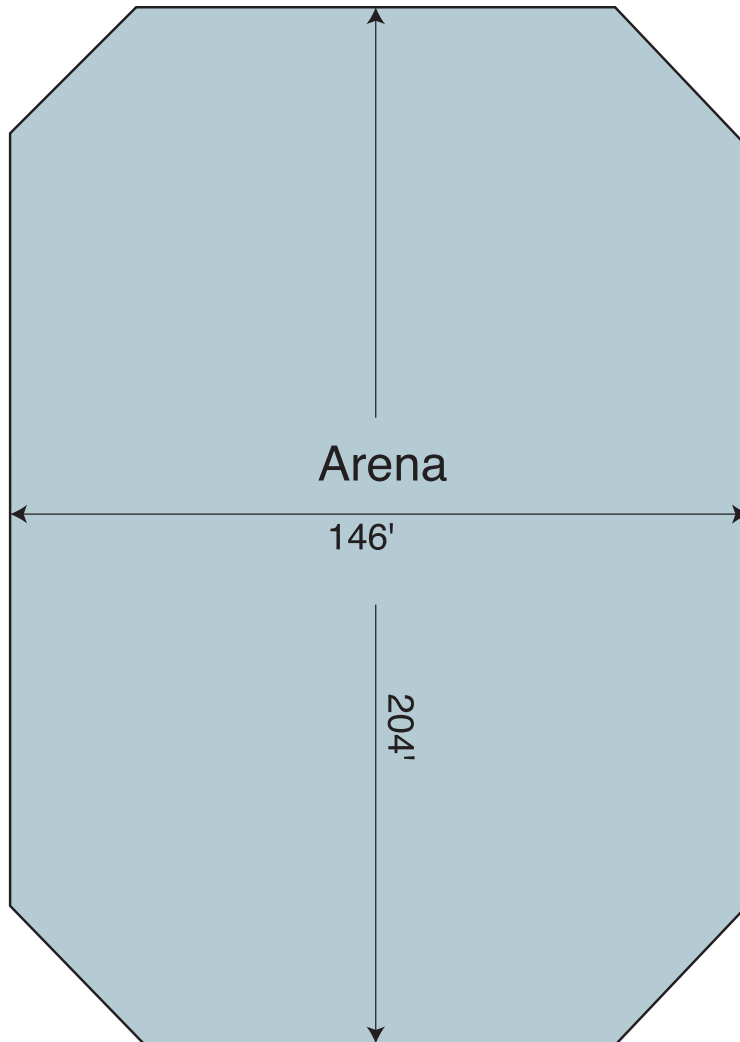

# Florence Civic Center

Room Name	Theater Capacity	Banquet Capacity	Classroom Capacity	Booth Capacity	Reception Capacity	Square Feet	Ceiling Height	Dimensions
Arena	9,150	1,400	1,100	160	3,200	29,000	61'10"	204' x 146'