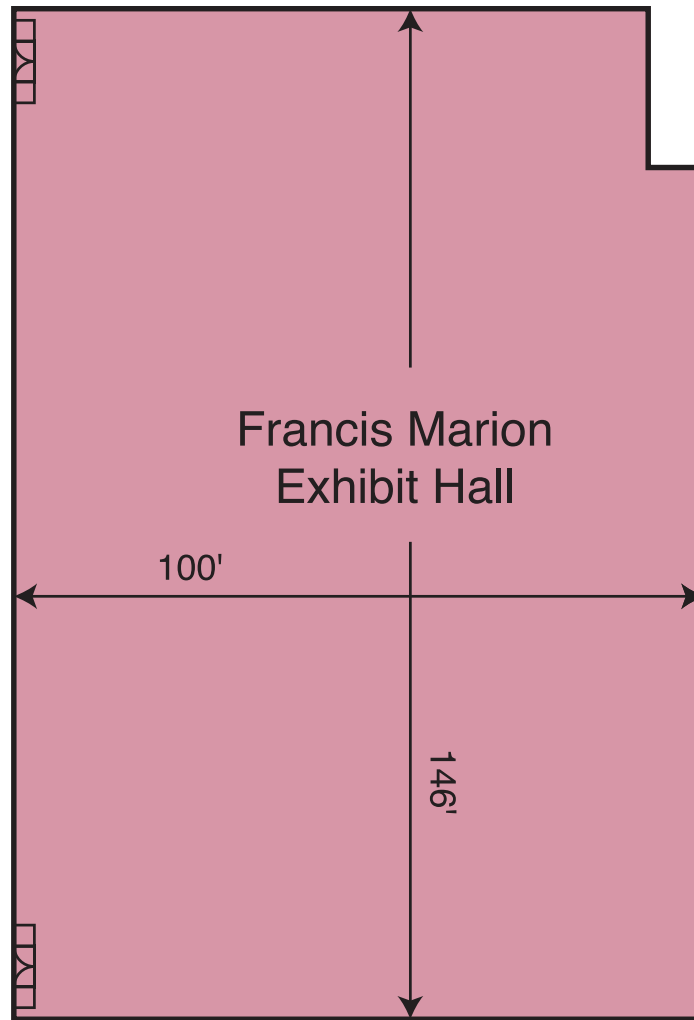

# Florence Civic Center

Room Name	Theater Capacity	Banquet Capacity	Classroom Capacity	Booth Capacity	Reception Capacity	Square Feet	Ceiling Height	Dimensions
Exhibit Hall	1,400	1,000	750	84	1,500	14,500	20'	146' x 100'