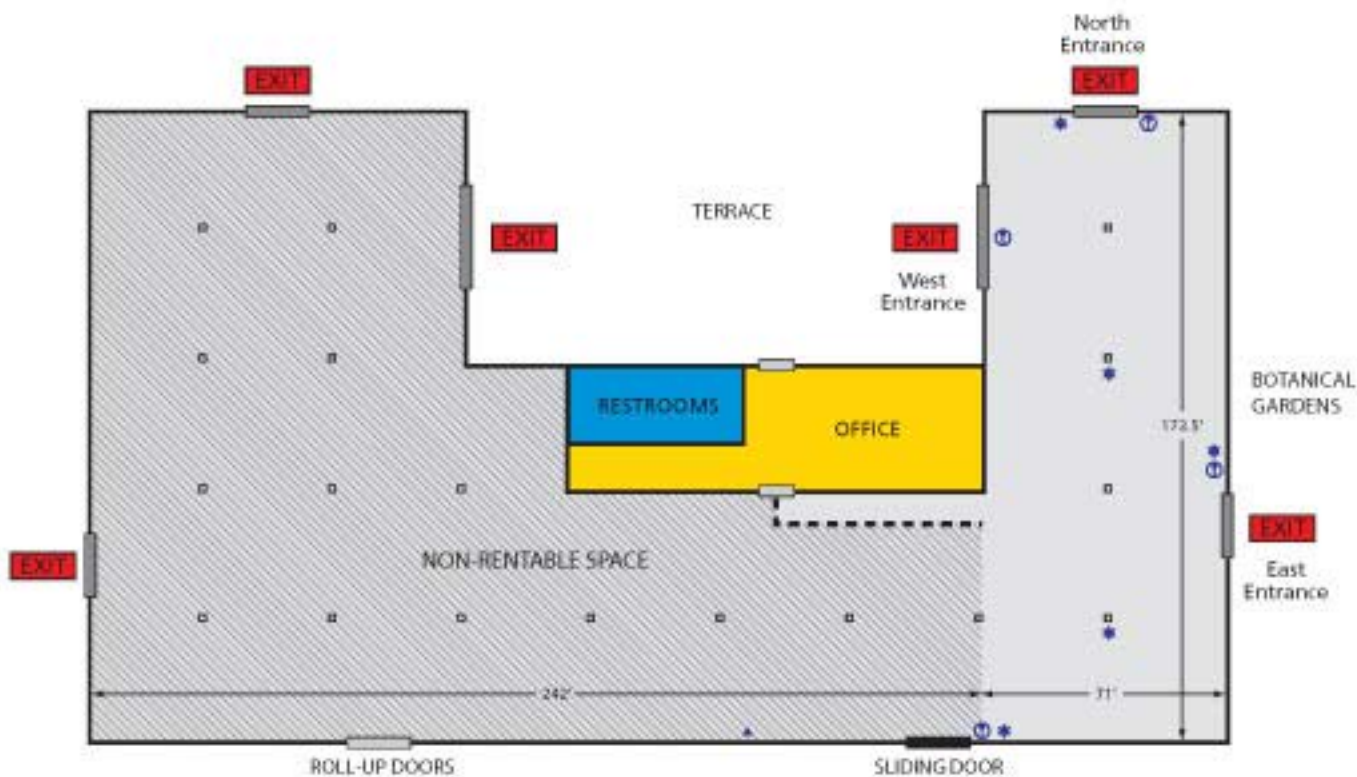

FLORIDA CENTER

SYMBOLS LEGEND

-  FIRE EXTINGUISHER
-  FIRE HOSE STATION
-  FIRE ALARM PULL STATION (MANUAL)

Florida Center – 12,280 sq. ft.
(Rentable Space)*
Botanical Gardens – 26,000 sq. ft.
Terrace – 15,828 sq. ft.

Size	71' x 173.5'	Reception Seating	1,200
Ceiling	18'	Banquet Seating	1,000
Theatre Seating	1,350	10' x 10' Booths	70
Classroom Seating	500	Load In Doors	1-16' x 15'

*Seating numbers are approximate and based on configuration. The entire Florida center building is 44,000 square feet, of which 12,280 sq. ft. is rentable space.