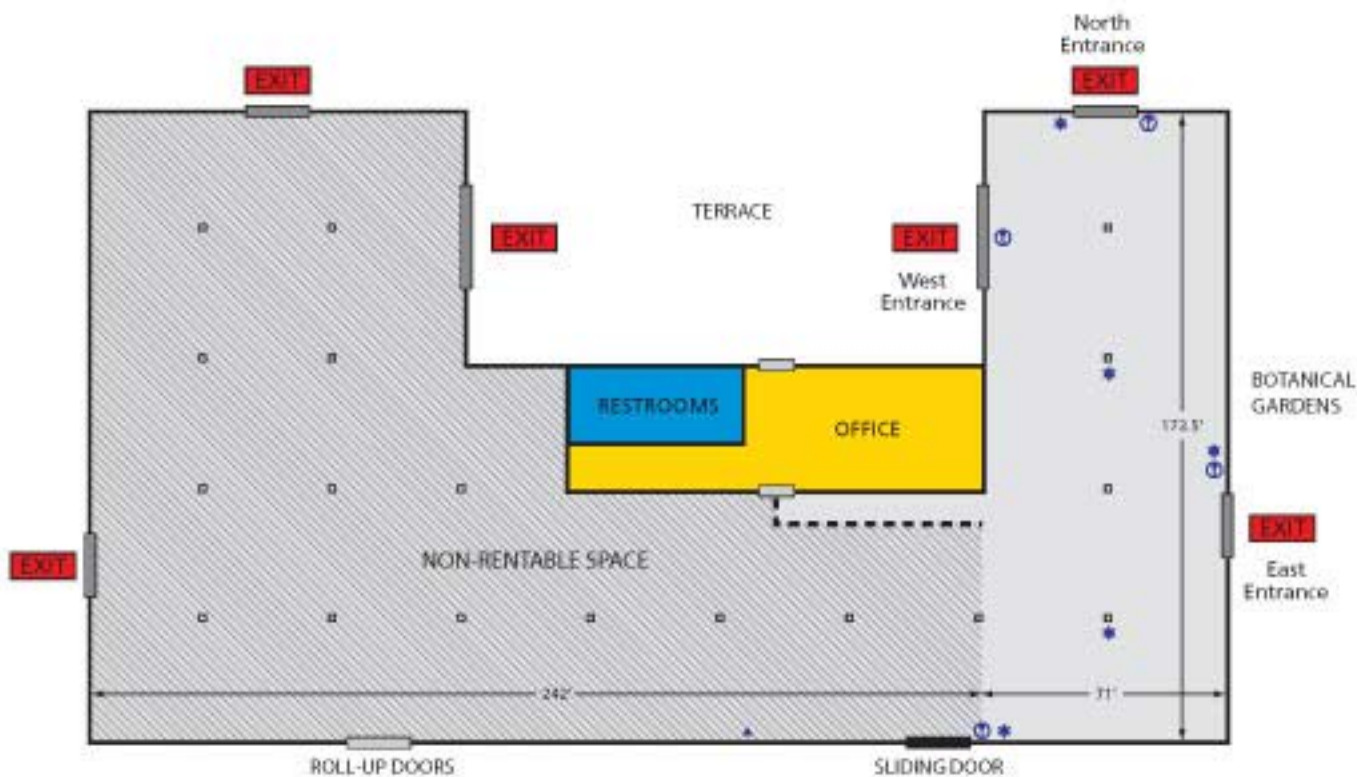

## SYMBOLS LEGEND

-  FIRE EXTINGUISHER
-  FIRE HOSE STATION
-  FIRE ALARM PULL STATION (MANUAL)

**Florida Center – 12,280 sq. ft.**  
(Rentable Space)\*  
**Botanical Gardens – 26,000 sq. ft.**  
**Terrace – 15,828 sq. ft.**

Size	71' x 173.5'	Reception Seating	1,200
Ceiling	18'	Banquet Seating	1,000
Theatre Seating	1,350	10' x 10' Booths	70
Classroom Seating	500	Load In Doors	1-16' x 15'

\*Seating numbers are approximate and based on configuration. The entire Florida center building is 44,000 square feet, of which 12,280 sq. ft. is rentable space.