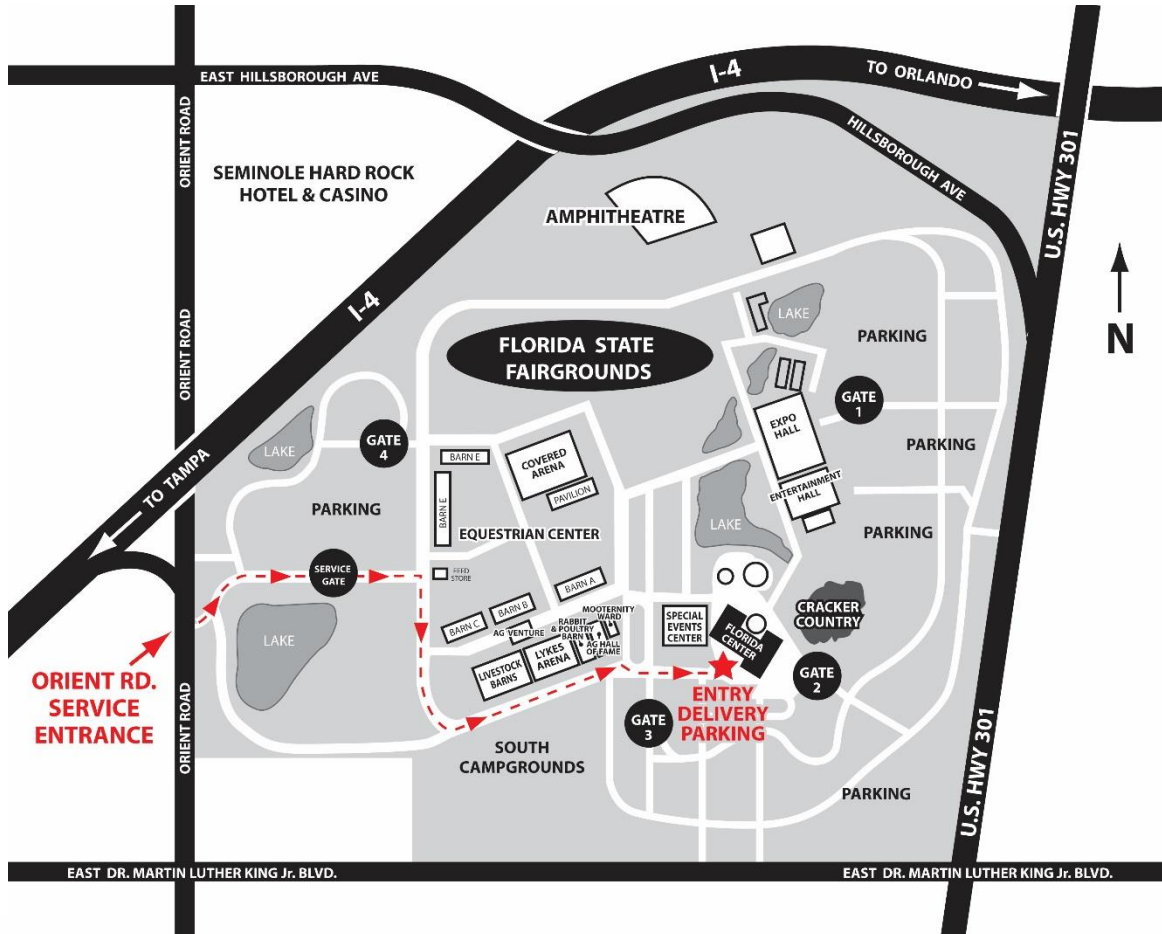

Directions to the Florida State Fair

Competitive Exhibitor Delivery Map prior to the Fair

To Orient Road Service Entrance

Traveling North or South on Interstate 75

- Exit at Martin Luther King, Jr. Blvd. West
- Continue to Orient Road and turn right
- Service Entrance to the Fairgrounds will be on right
- Once on Fairgrounds follow RED arrows to the Florida Center

Traveling West on Interstate 4 coming (toward Tampa)

- Exit at State Road 92/Hillsborough Ave.
- Make a left turn at Orient Road (first traffic light)
- Service Entrance to Fairgrounds will be 1st left after passing under Interstate 4 overpass.
- Once on Fairgrounds follow RED arrows to the Florida Center

Traveling East on Interstate 4 (toward Orlando)

- Take Orient Road Exit
- Continue a short distance and turn right on Orient Road
- Service Entrance to the Fairgrounds will be on left
- Once on Fairgrounds follow RED arrows to the Florida Center

Traveling North on Highway 301

- Turn left on Martin Luther King, Jr. Blvd.
- Continue to Orient Road (first traffic light) and turn right on Orient Road
- Service Entrance to the Fairgrounds will be on right
- Once on Fairgrounds follow RED arrows to the Florida Center