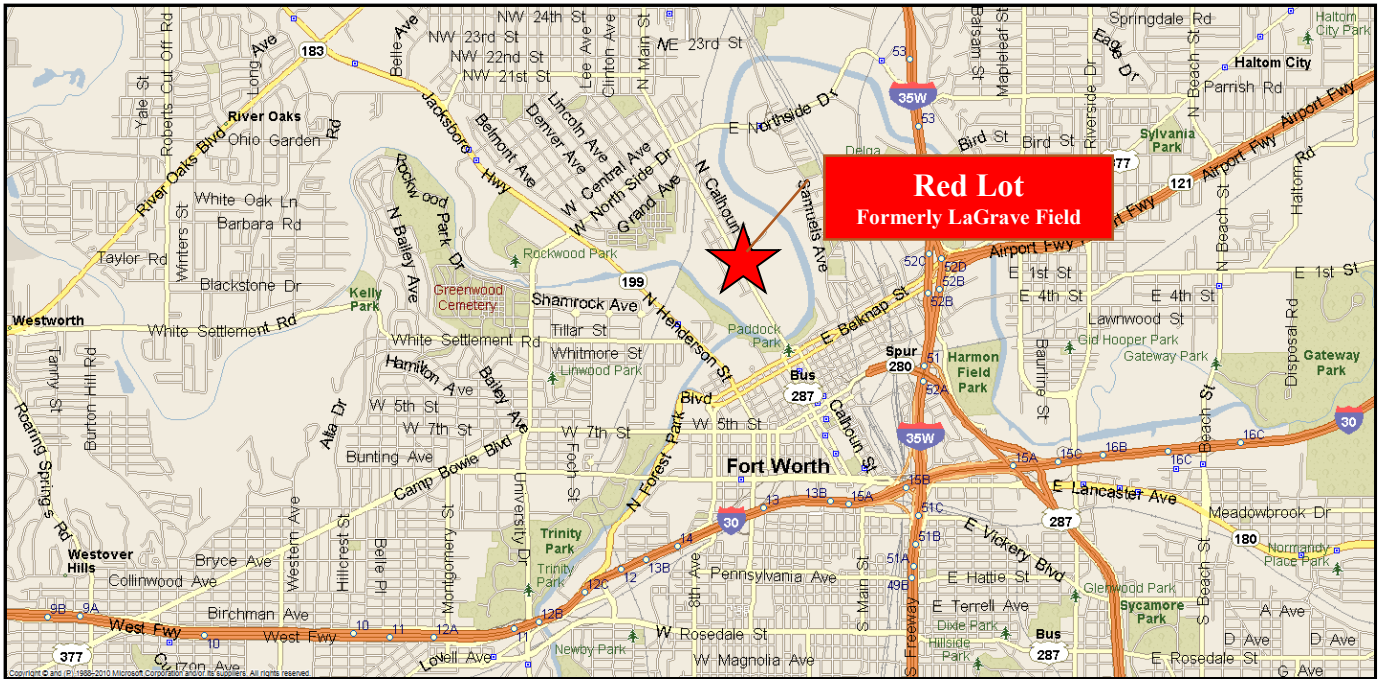

PARKING LOT LOCATION MAPS

SEE FOLLOWING PAGES FOR DETAIL MAPS

DIRECTIONS TO RED LOT:

From the east or west side of Fort Worth – Take Interstate 30 to University Dr. exit. Go north on University Dr. to Jacksboro Hwy (Hwy 199). Continue straight on the same road across Jacksboro Hwy onto Northside Dr., to N. Main Street (Hwy 287). Go south on N. Main Street to parking.

From the north or south – At Interstate 35W and Northside Dr./Yucca Ave. go west on Northside Dr. to N. Main Street (Hwy 287). Go south on N. Main Street to parking.

Red Lot Check-In Trailer is located at the SW corner of NW 6th Street and N. Main Street.

DIRECTIONS TO BLUE LOT: From Interstate 30 – Go north on Forest Park Blvd. to Purvey Street. Go left to parking.

Blue Lot Check-In Trailer is located at the entrance to the parking area on Purvey Street.