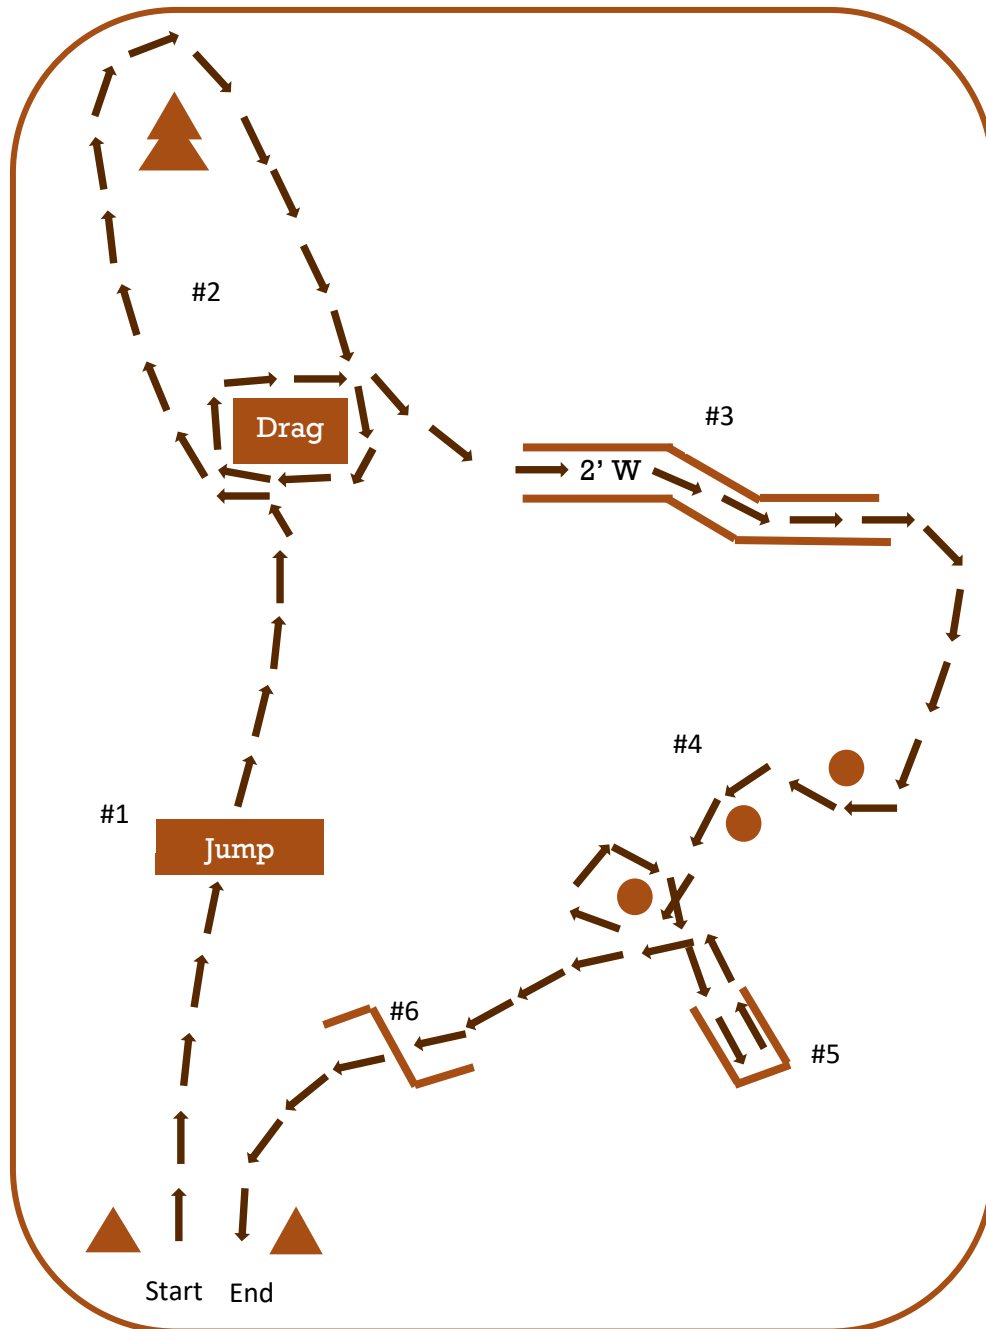

Ranch Work Championship Ranch Course Pattern January 31, 2019 – Fort Worth, TX

#1 – Jump. Not to exceed 18”

#2 – Drag Around Tree. Pick up drag, make a full circle around the tree and then back around the drag stand. Must hang rope back on the stand.

#3 – Cow Trail. 2' Wide. Must stay inside the logs the whole way through.

#4 – Serpentine. Making a full circle around the last obstacle.

#5 – Chute. Ride in between the logs, stop before the end and back out.

#6 – Gate. Ride up to the gate, open, pass through, and then close the gate.