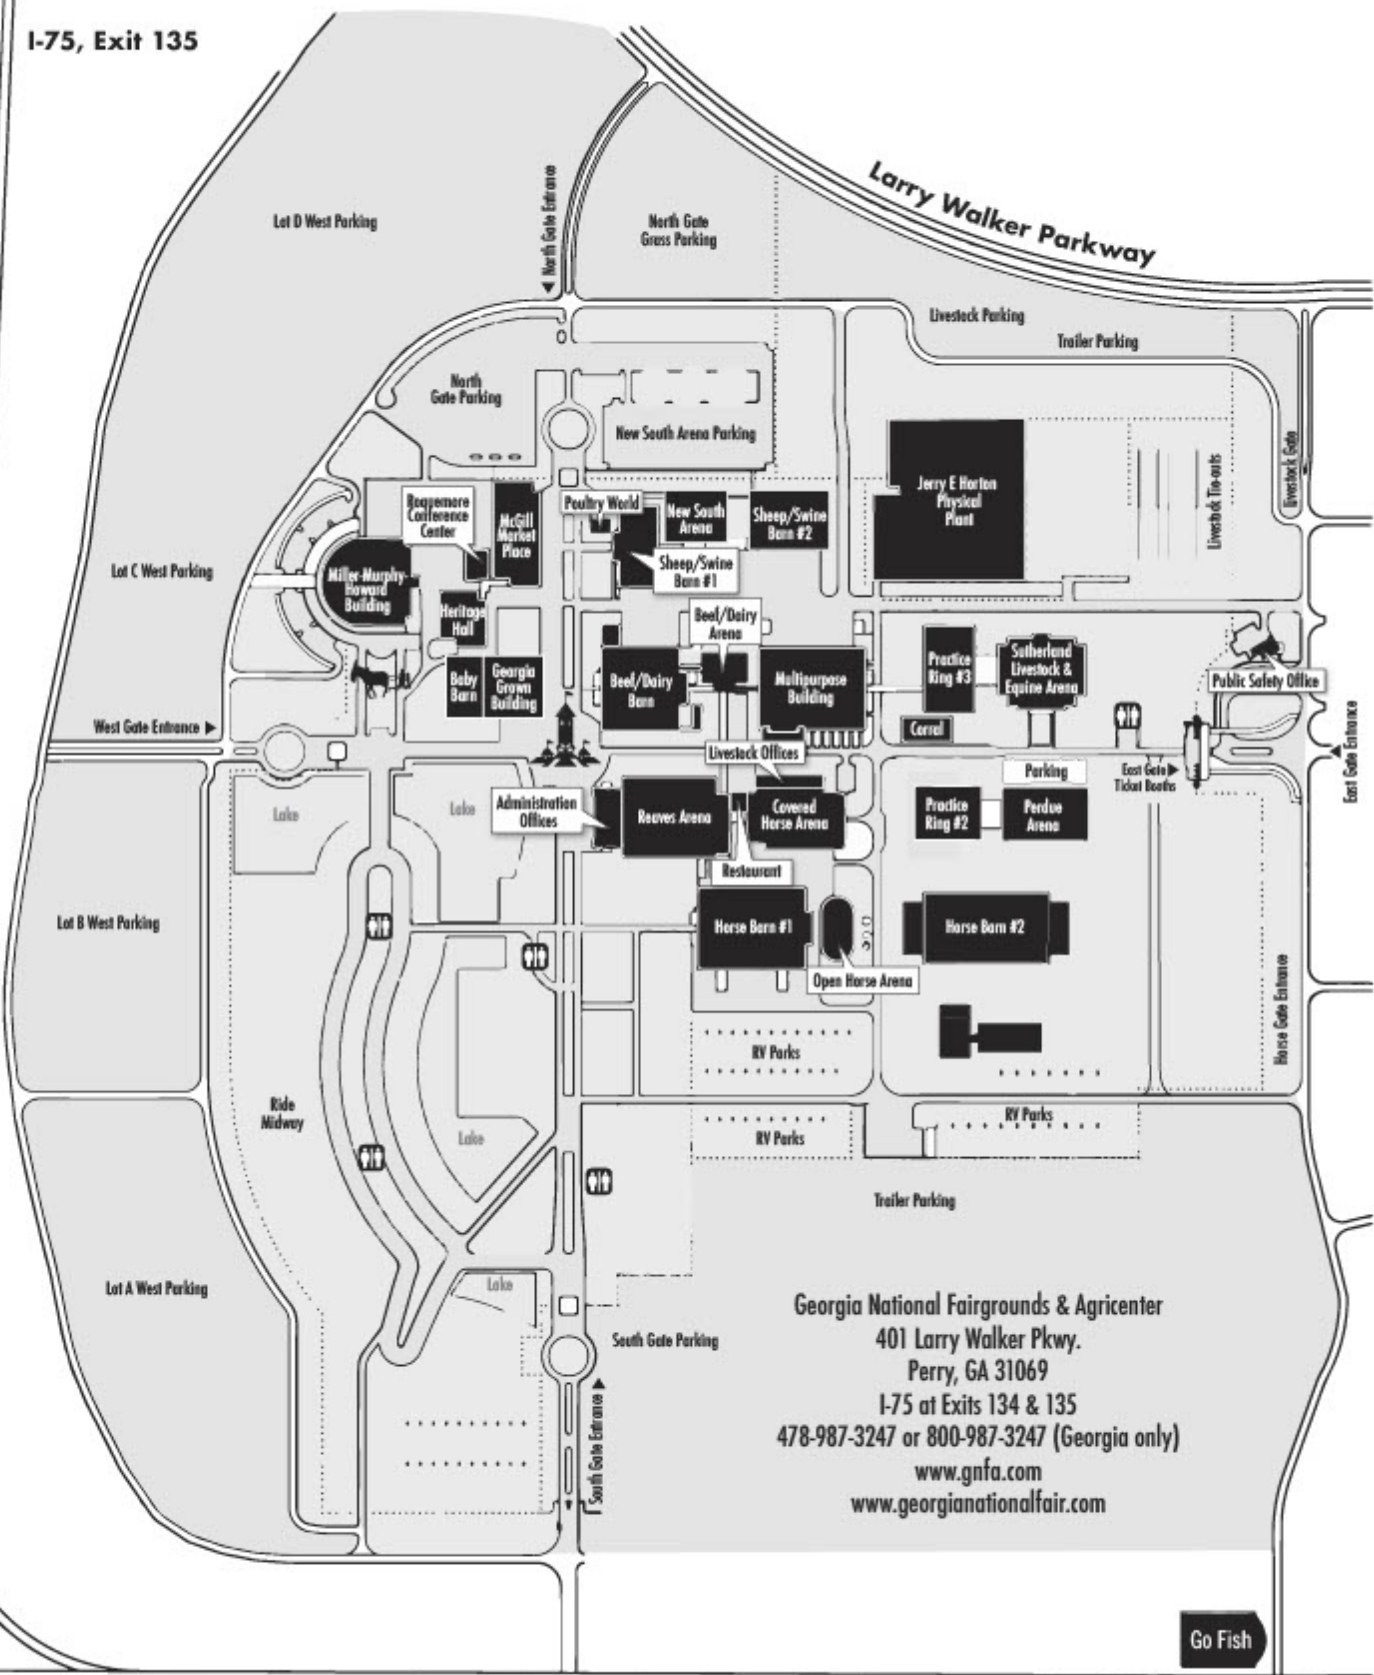

# GEORGIA NATIONAL FAIRGROUNDS & AGRICENTER

I-75, Exit 135

Larry Walker Parkway

Georgia National Fairgrounds & Agricenter  
 401 Larry Walker Pkwy.  
 Perry, GA 31069  
 I-75 at Exits 134 & 135  
 478-987-3247 or 800-987-3247 (Georgia only)  
[www.gnfa.com](http://www.gnfa.com)  
[www.georgianationalfair.com](http://www.georgianationalfair.com)

Go Fish

I-75, Exit 134

◀ South Perry Parkway ▶